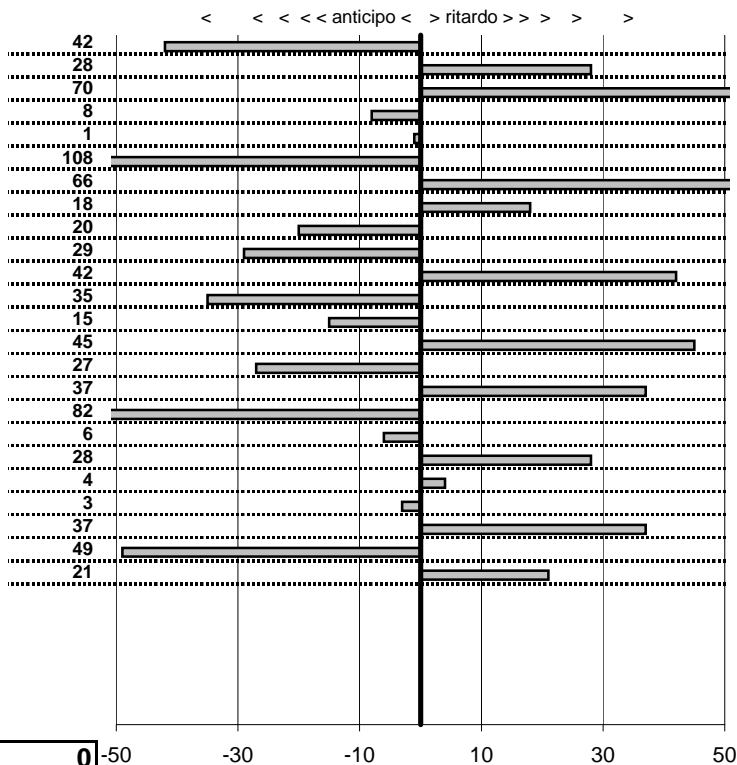

- Cronologi - Penalità - Statistiche -

MONTAGANO G.
PORSCHE 911

43

39 in classifica

prova	t.imposto	start	stop	t.netto
PA61-Campo Stella 1	0:09:48,00	10:45:16,23	10:55:03,81	0:09:47,58
PA62-Campo Stella 2	0:00:10,00	10:55:03,81	10:55:14,09	0:00:10,28
PA63-Campo Stella 3	0:00:05,00	10:55:14,09	10:55:19,79	0:00:05,70
PA64-Campo Stella 4	0:00:09,00	10:55:19,79	10:55:28,71	0:00:08,92
PA65-Vallolina discesa 1	0:09:16,00	10:55:28,71	11:04:44,70	0:09:15,99
PA66-Vallolina discesa 2	0:00:10,00	11:04:44,70	11:04:53,62	0:00:08,92
PA67-Vallolina discesa 3	0:00:05,00	11:04:53,62	11:04:59,28	0:00:05,66
PA68-Vallolina discesa 4	0:00:05,00	11:04:59,28	11:05:04,46	0:00:05,18
PA69-Pian de Roche 1	1:11:29,00	11:05:04,46	12:16:33,66	0:71:29,20
PA70-Pian de Roche 2	0:00:09,00	12:16:33,66	12:16:42,37	0:00:08,71
PA71-Pian de Roche 3	0:00:05,00	12:16:42,37	12:16:47,79	0:00:05,42
PA72-Pian de Roche 4	0:00:05,00	12:16:47,79	12:16:52,44	0:00:04,65
PA73-Campoforogna 1	0:09:09,00	12:16:52,44	12:26:01,29	0:09:08,85
PA74-Campoforogna 2	0:00:05,00	12:26:01,29	12:26:06,74	0:00:05,45
PA75-Campoforogna 3	0:00:11,00	12:26:06,74	12:26:17,47	0:00:10,73
PA76-Campoforogna 4	0:00:05,00	12:26:17,47	12:26:22,84	0:00:05,37
PA77-Piaz. Malga 1	0:03:45,00	12:26:22,84	12:30:07,02	0:03:44,18
PA78-Piaz. Malga 2	0:00:11,00	12:30:07,02	12:30:17,96	0:00:10,94
PA79-Piaz. Malga 3	0:00:05,00	12:30:17,96	12:30:23,24	0:00:05,28
PA80-Piaz. Malga 4	0:00:05,00	12:30:23,24	12:30:28,28	0:00:05,04
PA81-Pian de Valli 1	0:03:00,00	12:30:28,28	12:33:28,25	0:02:59,97
PA82-Pian de Valli 2	0:00:11,00	12:33:28,25	12:33:39,62	0:00:11,37
PA83-Pian de Valli 3	0:00:11,00	12:33:39,62	12:33:50,13	0:00:10,51
PA84-Pian de Valli 4	0:00:05,00	12:33:50,13	12:33:55,34	0:00:05,21