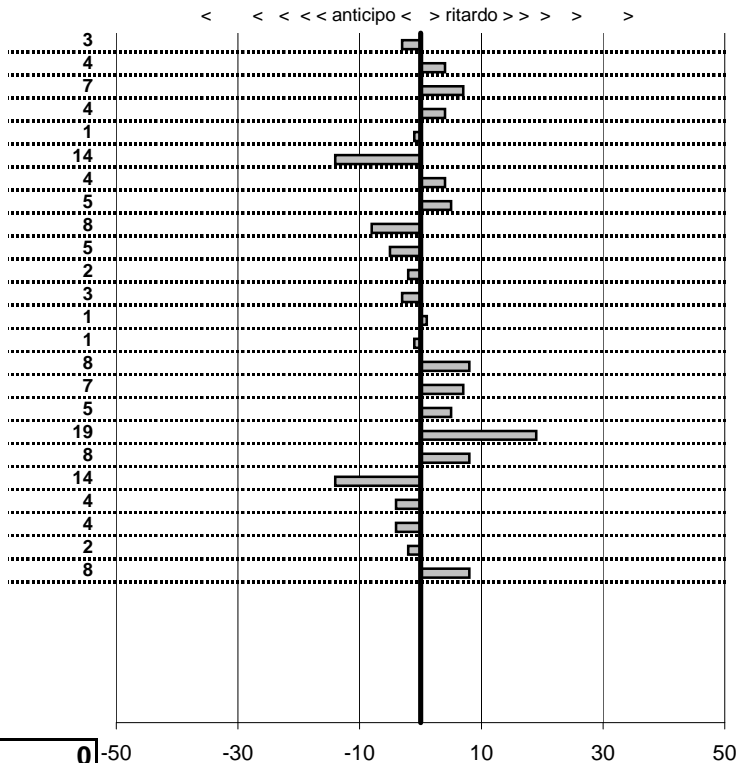

- Cronologi - Penalità - Statistiche -

GAGGIOLI M.
LANCIA FULVIA COOPE

17

4 in classifica

prova	t.imposto	start	stop	t.netto
PA61-Campo Stella 1	0:09:48,00	10:19:27,98	10:29:15,95	0:09:47,97
PA62-Campo Stella 2	0:00:10,00	10:29:15,95	10:29:25,99	0:00:10,04
PA63-Campo Stella 3	0:00:05,00	10:29:25,99	10:29:31,06	0:00:05,07
PA64-Campo Stella 4	0:00:09,00	10:29:31,06	10:29:40,10	0:00:09,04
PA65-Vallolina discesa 1	0:09:16,00	10:29:40,10	10:38:56,09	0:09:15,99
PA66-Vallolina discesa 2	0:00:10,00	10:38:56,09	10:39:05,95	0:00:09,86
PA67-Vallolina discesa 3	0:00:05,00	10:39:05,95	10:39:10,99	0:00:05,04
PA68-Vallolina discesa 4	0:00:05,00	10:39:10,99	10:39:16,04	0:00:05,05
PA69-Pian de Roche 1	1:11:29,00	10:39:16,04	11:50:44,96	0:71:28,92
PA70-Pian de Roche 2	0:00:09,00	11:50:44,96	11:50:53,91	0:00:08,95
PA71-Pian de Roche 3	0:00:05,00	11:50:53,91	11:50:58,89	0:00:04,98
PA72-Pian de Roche 4	0:00:05,00	11:50:58,89	11:51:03,86	0:00:04,97
PA73-Campoforogna 1	0:09:09,00	11:51:03,86	12:00:12,87	0:09:09,01
PA74-Campoforogna 2	0:00:05,00	12:00:12,87	12:00:17,86	0:00:04,99
PA75-Campoforogna 3	0:00:11,00	12:00:17,86	12:00:28,94	0:00:11,08
PA76-Campoforogna 4	0:00:05,00	12:00:28,94	12:00:34,01	0:00:05,07
PA77-Piaz. Malga 1	0:03:45,00	12:00:34,01	12:04:19,06	0:03:45,05
PA78-Piaz. Malga 2	0:00:11,00	12:04:19,06	12:04:30,25	0:00:11,19
PA79-Piaz. Malga 3	0:00:05,00	12:04:30,25	12:04:35,33	0:00:05,08
PA80-Piaz. Malga 4	0:00:05,00	12:04:35,33	12:04:40,19	0:00:04,86
PA81-Pian de Valli 1	0:03:00,00	12:04:40,19	12:07:40,15	0:02:59,96
PA82-Pian de Valli 2	0:00:11,00	12:07:40,15	12:07:51,11	0:00:10,96
PA83-Pian de Valli 3	0:00:11,00	12:07:51,11	12:08:02,09	0:00:10,98
PA84-Pian de Valli 4	0:00:05,00	12:08:02,09	12:08:07,17	0:00:05,08