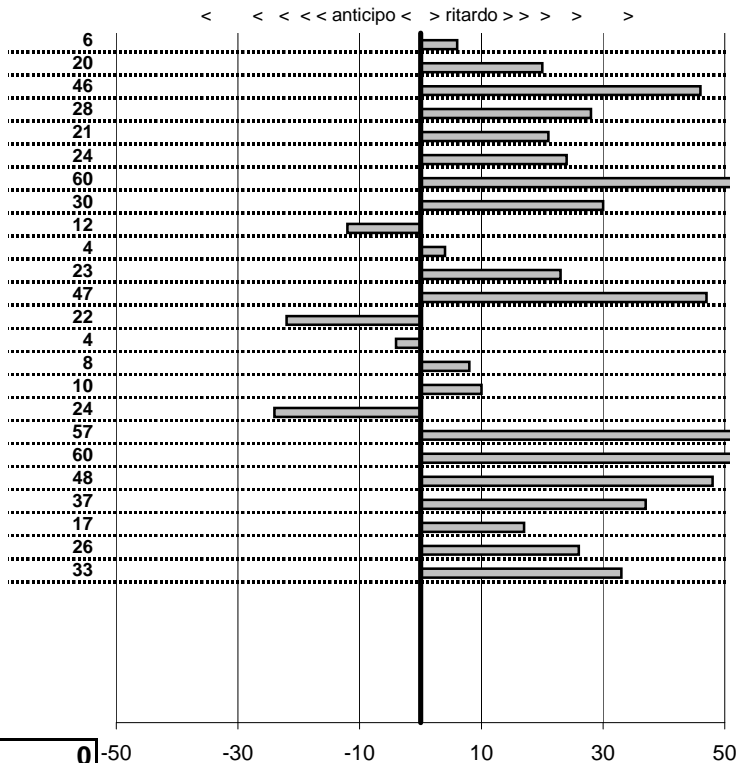

prova	t.imposto	start	stop	t.netto
PA61-Campo Stella 1	0:09:48,00	10:20:11,94	10:30:00,00	0:09:48,06
PA62-Campo Stella 2	0:00:10,00	10:30:00,00	10:30:10,20	0:00:10,20
PA63-Campo Stella 3	0:00:05,00	10:30:10,20	10:30:15,66	0:00:05,46
PA64-Campo Stella 4	0:00:09,00	10:30:15,66	10:30:24,94	0:00:09,28
PA65-Vallolina discesa 1	0:09:16,00	10:30:24,94	10:39:41,15	0:09:16,21
PA66-Vallolina discesa 2	0:00:10,00	10:39:41,15	10:39:51,39	0:00:10,24
PA67-Vallolina discesa 3	0:00:05,00	10:39:51,39	10:39:56,99	0:00:05,60
PA68-Vallolina discesa 4	0:00:05,00	10:39:56,99	10:40:02,29	0:00:05,30
PA69-Pian de Roche 1	1:11:29,00	10:40:02,29	11:51:31,17	0:71:28,88
PA70-Pian de Roche 2	0:00:09,00	11:51:31,17	11:51:40,21	0:00:09,04
PA71-Pian de Roche 3	0:00:05,00	11:51:40,21	11:51:45,44	0:00:05,23
PA72-Pian de Roche 4	0:00:05,00	11:51:45,44	11:51:50,91	0:00:05,47
PA73-Campoforogna 1	0:09:09,00	11:51:50,91	12:00:59,69	0:09:08,78
PA74-Campoforogna 2	0:00:05,00	12:00:59,69	12:01:04,65	0:00:04,96
PA75-Campoforogna 3	0:00:11,00	12:01:04,65	12:01:15,73	0:00:11,08
PA76-Campoforogna 4	0:00:05,00	12:01:15,73	12:01:20,83	0:00:05,10
PA77-Piaz. Malga 1	0:03:45,00	12:01:20,83	12:05:05,59	0:03:44,76
PA78-Piaz. Malga 2	0:00:11,00	12:05:05,59	12:05:17,16	0:00:11,57
PA79-Piaz. Malga 3	0:00:05,00	12:05:17,16	12:05:22,76	0:00:05,60
PA80-Piaz. Malga 4	0:00:05,00	12:05:22,76	12:05:28,24	0:00:05,48
PA81-Pian de Valli 1	0:03:00,00	12:05:28,24	12:08:28,61	0:03:00,37
PA82-Pian de Valli 2	0:00:11,00	12:08:28,61	12:08:39,78	0:00:11,17
PA83-Pian de Valli 3	0:00:11,00	12:08:39,78	12:08:51,04	0:00:11,26
PA84-Pian de Valli 4	0:00:05,00	12:08:51,04	12:08:56,37	0:00:05,33

SOMMA PENALITA' 2.591
MEDIA PENALITA' 30,8

ALTRE PENALITA' 0
TOTALE PENALITA' 4.482

Elaborazione dati a cura di CRONOVITERBO