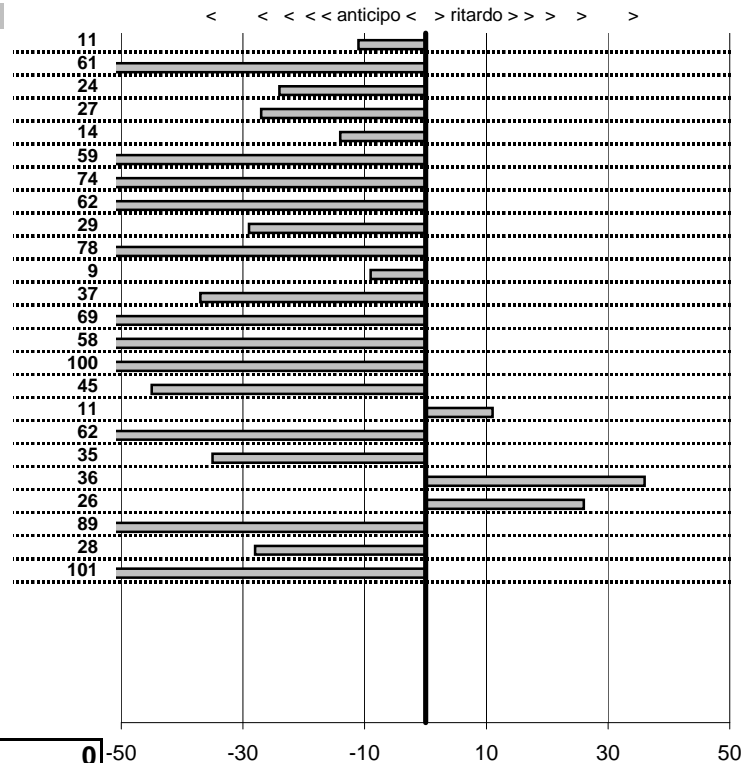

- Cronologi - Penalità - Statistiche -

DI PRETE M.
TRIUMPH TR2 SPORT

41

32 in classifica

prova	t.imposto	start	stop	t.netto
PA61-Campo Stella 1	0:09:48,00	10:43:20,26	10:53:08,15	0:09:47,89
PA62-Campo Stella 2	0:00:10,00	10:53:08,15	10:53:17,54	0:00:09,39
PA63-Campo Stella 3	0:00:05,00	10:53:17,54	10:53:22,30	0:00:04,76
PA64-Campo Stella 4	0:00:09,00	10:53:22,30	10:53:31,03	0:00:08,73
PA65-Vallolina discesa 1	0:09:16,00	10:53:31,03	11:02:46,89	0:09:15,86
PA66-Vallolina discesa 2	0:00:10,00	11:02:46,89	11:02:56,30	0:00:09,41
PA67-Vallolina discesa 3	0:00:05,00	11:02:56,30	11:03:00,56	0:00:04,26
PA68-Vallolina discesa 4	0:00:05,00	11:03:00,56	11:03:04,94	0:00:04,38
PA69-Pian de Roche 1	1:11:29,00	11:03:04,94	12:14:33,65	0:71:28,71
PA70-Pian de Roche 2	0:00:09,00	12:14:33,65	12:14:41,87	0:00:08,22
PA71-Pian de Roche 3	0:00:05,00	12:14:41,87	12:14:46,78	0:00:04,91
PA72-Pian de Roche 4	0:00:05,00	12:14:46,78	12:14:51,41	0:00:04,63
PA73-Campoforogna 1	0:09:09,00	12:14:51,41	12:23:59,72	0:09:08,31
PA74-Campoforogna 2	0:00:05,00	12:23:59,72	12:24:04,14	0:00:04,42
PA75-Campoforogna 3	0:00:11,00	12:24:04,14	12:24:14,14	0:00:10,00
PA76-Campoforogna 4	0:00:05,00	12:24:14,14	12:24:18,69	0:00:04,55
PA77-Piaz. Malga 1	0:03:45,00	12:24:18,69	12:28:03,80	0:03:45,11
PA78-Piaz. Malga 2	0:00:11,00	12:28:03,80	12:28:14,18	0:00:10,38
PA79-Piaz. Malga 3	0:00:05,00	12:28:14,18	12:28:18,83	0:00:04,65
PA80-Piaz. Malga 4	0:00:05,00	12:28:18,83	12:28:24,19	0:00:05,36
PA81-Pian de Valli 1	0:03:00,00	12:28:24,19	12:31:24,45	0:03:00,26
PA82-Pian de Valli 2	0:00:11,00	12:31:24,45	12:31:34,56	0:00:10,11
PA83-Pian de Valli 3	0:00:11,00	12:31:34,56	12:31:45,28	0:00:10,72
PA84-Pian de Valli 4	0:00:05,00	12:31:45,28	12:31:49,27	0:00:03,99