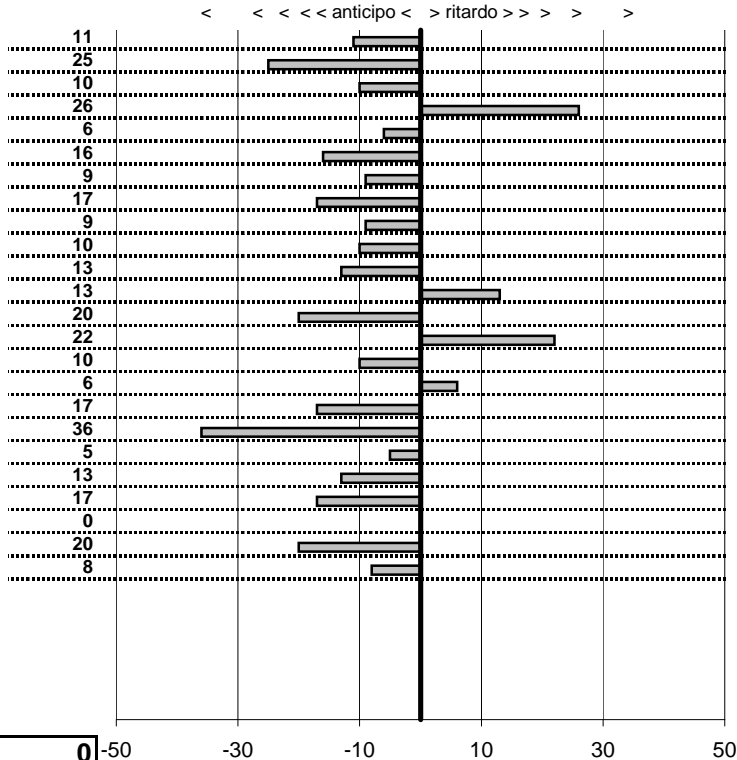

- Cronologi - Penalità - Statistiche -

SANTALUCIA R.
 INNOCENTI MINI

5

16 in classifica

prova	t.imposto	start	stop	t.netto
PA61-Campo Stella 1	0:09:48,00	10:07:21,14	10:17:09,03	0:09:47,89
PA62-Campo Stella 2	0:00:10,00	10:17:09,03	10:17:18,78	0:00:09,75
PA63-Campo Stella 3	0:00:05,00	10:17:18,78	10:17:23,68	0:00:04,90
PA64-Campo Stella 4	0:00:09,00	10:17:23,68	10:17:32,94	0:00:09,26
PA65-Vallolina discesa 1	0:09:16,00	10:17:32,94	10:26:48,88	0:09:15,94
PA66-Vallolina discesa 2	0:00:10,00	10:26:48,88	10:26:58,72	0:00:09,84
PA67-Vallolina discesa 3	0:00:05,00	10:26:58,72	10:27:03,63	0:00:04,91
PA68-Vallolina discesa 4	0:00:05,00	10:27:03,63	10:27:08,46	0:00:04,83
PA69-Pian de Roche 1	1:11:29,00	10:27:08,46	11:38:37,37	0:71:28,91
PA70-Pian de Roche 2	0:00:09,00	11:38:37,37	11:38:46,27	0:00:08,90
PA71-Pian de Roche 3	0:00:05,00	11:38:46,27	11:38:51,14	0:00:04,87
PA72-Pian de Roche 4	0:00:05,00	11:38:51,14	11:38:56,27	0:00:05,13
PA73-Campoforogna 1	0:09:09,00	11:38:56,27	11:48:05,07	0:09:08,80
PA74-Campoforogna 2	0:00:05,00	11:48:05,07	11:48:10,29	0:00:05,22
PA75-Campoforogna 3	0:00:11,00	11:48:10,29	11:48:21,19	0:00:10,90
PA76-Campoforogna 4	0:00:05,00	11:48:21,19	11:48:26,25	0:00:05,06
PA77-Piaz. Malga 1	0:03:45,00	11:48:26,25	11:52:11,08	0:03:44,83
PA78-Piaz. Malga 2	0:00:11,00	11:52:11,08	11:52:21,72	0:00:10,64
PA79-Piaz. Malga 3	0:00:05,00	11:52:21,72	11:52:26,67	0:00:04,95
PA80-Piaz. Malga 4	0:00:05,00	11:52:26,67	11:52:31,54	0:00:04,87
PA81-Pian de Valli 1	0:03:00,00	11:52:31,54	11:55:31,37	0:02:59,83
PA82-Pian de Valli 2	0:00:11,00	11:55:31,37	11:55:42,37	0:00:11,00
PA83-Pian de Valli 3	0:00:11,00	11:55:42,37	11:55:53,17	0:00:10,80
PA84-Pian de Valli 4	0:00:05,00	11:55:53,17	11:55:58,09	0:00:04,92