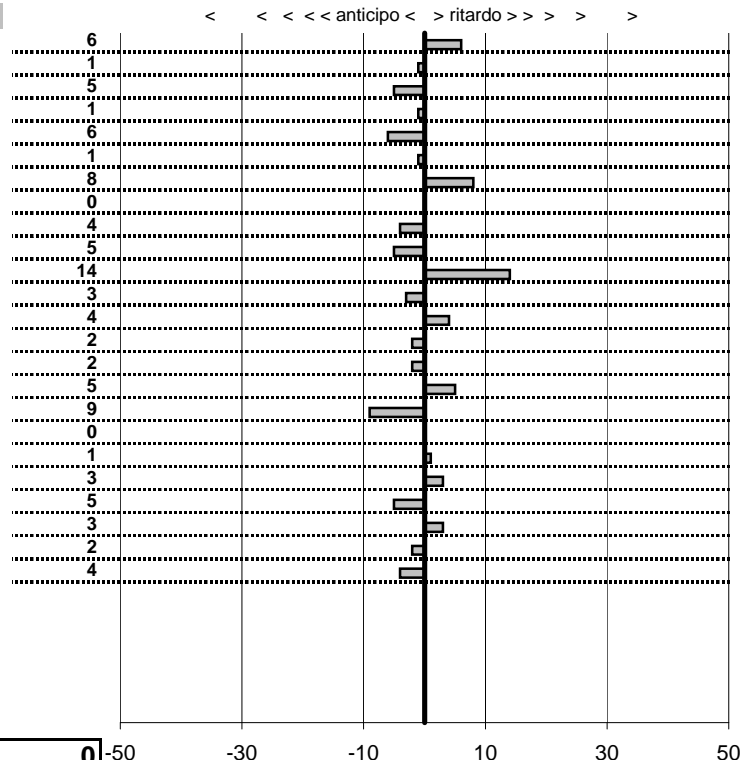

tempi e classifiche disponibili su www.cronoviterbo.net

- Cronologi - Penalità - Statistiche -

DI PIETRA F.
 FIAT 600

26

1 in classifica

prova	t.imposto	start	stop	t.netto
PA61-Campo Stella 1	0:09:48,00	10:28:33,29	10:38:21,35	0:09:48,06
PA62-Campo Stella 2	0:00:10,00	10:38:21,35	10:38:31,34	0:00:09,99
PA63-Campo Stella 3	0:00:05,00	10:38:31,34	10:38:36,29	0:00:04,95
PA64-Campo Stella 4	0:00:09,00	10:38:36,29	10:38:45,28	0:00:08,99
PA65-Vallolina discesa 1	0:09:16,00	10:38:45,28	10:48:01,22	0:09:15,94
PA66-Vallolina discesa 2	0:00:10,00	10:48:01,22	10:48:11,21	0:00:09,99
PA67-Vallolina discesa 3	0:00:05,00	10:48:11,21	10:48:16,29	0:00:05,08
PA68-Vallolina discesa 4	0:00:05,00	10:48:16,29	10:48:21,29	0:00:05,00
PA69-Pian de Roche 1	1:11:29,00	10:48:21,29	11:59:50,25	0:71:28,96
PA70-Pian de Roche 2	0:00:09,00	11:59:50,25	11:59:59,20	0:00:08,95
PA71-Pian de Roche 3	0:00:05,00	11:59:59,20	12:00:04,34	0:00:05,14
PA72-Pian de Roche 4	0:00:05,00	12:00:04,34	12:00:09,31	0:00:04,97
PA73-Campoforogna 1	0:09:09,00	12:00:09,31	12:09:18,35	0:09:09,04
PA74-Campoforogna 2	0:00:05,00	12:09:18,35	12:09:23,33	0:00:04,98
PA75-Campoforogna 3	0:00:11,00	12:09:23,33	12:09:34,31	0:00:10,98
PA76-Campoforogna 4	0:00:05,00	12:09:34,31	12:09:39,36	0:00:05,05
PA77-Piaz. Malga 1	0:03:45,00	12:09:39,36	12:13:24,27	0:03:44,91
PA78-Piaz. Malga 2	0:00:11,00	12:13:24,27	12:13:35,27	0:00:11,00
PA79-Piaz. Malga 3	0:00:05,00	12:13:35,27	12:13:40,28	0:00:05,01
PA80-Piaz. Malga 4	0:00:05,00	12:13:40,28	12:13:45,31	0:00:05,03
PA81-Pian de Valli 1	0:03:00,00	12:13:45,31	12:16:45,26	0:02:59,95
PA82-Pian de Valli 2	0:00:11,00	12:16:45,26	12:16:56,29	0:00:11,03
PA83-Pian de Valli 3	0:00:11,00	12:16:56,29	12:17:07,27	0:00:10,98
PA84-Pian de Valli 4	0:00:05,00	12:17:07,27	12:17:12,23	0:00:04,96