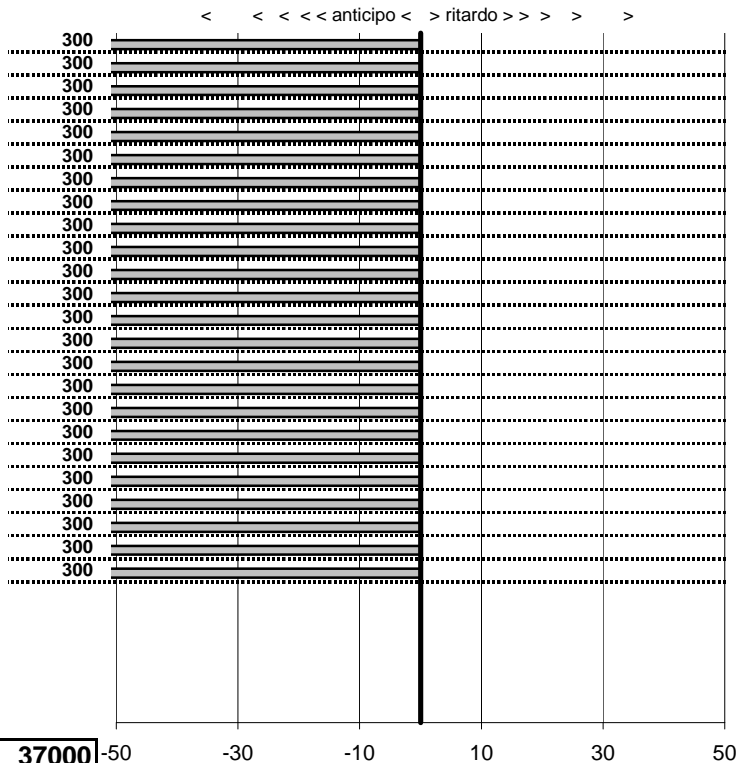

prova	t.imposto	start	stop	t.netto
PA61-Campo Stella 1	0:09:48,00	00:00:00,00	00:00:00,00	0:00:00,00
PA62-Campo Stella 2	0:00:10,00	00:00:00,00	00:00:00,00	0:00:00,00
PA63-Campo Stella 3	0:00:05,00	00:00:00,00	00:00:00,00	0:00:00,00
PA64-Campo Stella 4	0:00:09,00	00:00:00,00	00:00:00,00	0:00:00,00
PA65-Vallolina discesa 1	0:09:16,00	00:00:00,00	00:00:00,00	0:00:00,00
PA66-Vallolina discesa 2	0:00:10,00	00:00:00,00	00:00:00,00	0:00:00,00
PA67-Vallolina discesa 3	0:00:05,00	00:00:00,00	00:00:00,00	0:00:00,00
PA68-Vallolina discesa 4	0:00:05,00	00:00:00,00	00:00:00,00	0:00:00,00
PA69-Pian de Roche 1	1:11:29,00	00:00:00,00	00:00:00,00	0:00:00,00
PA70-Pian de Roche 2	0:00:09,00	00:00:00,00	00:00:00,00	0:00:00,00
PA71-Pian de Roche 3	0:00:05,00	00:00:00,00	00:00:00,00	0:00:00,00
PA72-Pian de Roche 4	0:00:05,00	00:00:00,00	00:00:00,00	0:00:00,00
PA73-Campoforogna 1	0:09:09,00	00:00:00,00	00:00:00,00	0:00:00,00
PA74-Campoforogna 2	0:00:05,00	00:00:00,00	00:00:00,00	0:00:00,00
PA75-Campoforogna 3	0:00:11,00	00:00:00,00	00:00:00,00	0:00:00,00
PA76-Campoforogna 4	0:00:05,00	00:00:00,00	00:00:00,00	0:00:00,00
PA77-Piaz. Malga 1	0:03:45,00	00:00:00,00	00:00:00,00	0:00:00,00
PA78-Piaz. Malga 2	0:00:11,00	00:00:00,00	00:00:00,00	0:00:00,00
PA79-Piaz. Malga 3	0:00:05,00	00:00:00,00	00:00:00,00	0:00:00,00
PA80-Piaz. Malga 4	0:00:05,00	00:00:00,00	00:00:00,00	0:00:00,00
PA81-Pian de Valli 1	0:03:00,00	00:00:00,00	00:00:00,00	0:00:00,00
PA82-Pian de Valli 2	0:00:11,00	00:00:00,00	00:00:00,00	0:00:00,00
PA83-Pian de Valli 3	0:00:11,00	00:00:00,00	00:00:00,00	0:00:00,00
PA84-Pian de Valli 4	0:00:05,00	00:00:00,00	00:00:00,00	0:00:00,00

SOMMA PENALITA' 974
MEDIA PENALITA' 97,4

ALTRE PENALITA' 37000
TOTALE PENALITA' 64.176

Elaborazione dati a cura di CRONOVITERBO