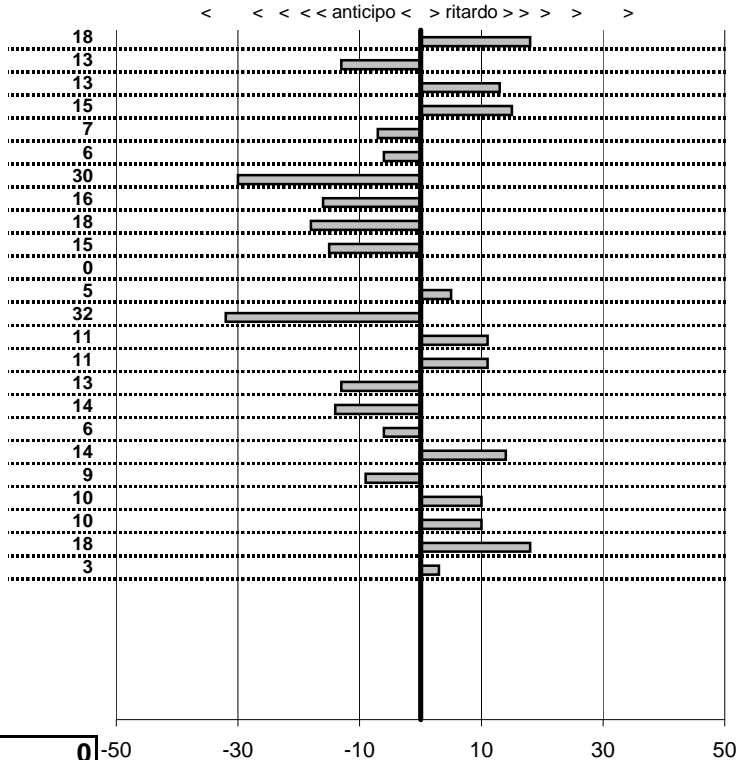

prova	t.imposto	start	stop	t.netto
PA61-Campo Stella 1	0:09:48,00	10:16:16,08	10:26:04,26	0:09:48,18
PA62-Campo Stella 2	0:00:10,00	10:26:04,26	10:26:14,13	0:00:09,87
PA63-Campo Stella 3	0:00:05,00	10:26:14,13	10:26:19,26	0:00:05,13
PA64-Campo Stella 4	0:00:09,00	10:26:19,26	10:26:28,41	0:00:09,15
PA65-Vallolina discesa 1	0:09:16,00	10:26:28,41	10:35:44,34	0:09:15,93
PA66-Vallolina discesa 2	0:00:10,00	10:35:44,34	10:35:54,28	0:00:09,94
PA67-Vallolina discesa 3	0:00:05,00	10:35:54,28	10:35:58,98	0:00:04,70
PA68-Vallolina discesa 4	0:00:05,00	10:35:58,98	10:36:03,82	0:00:04,84
PA69-Pian de Roche 1	1:11:29,00	10:36:03,82	11:47:32,64	0:71:28,82
PA70-Pian de Roche 2	0:00:09,00	11:47:32,64	11:47:41,49	0:00:08,85
PA71-Pian de Roche 3	0:00:05,00	11:47:41,49	11:47:46,49	0:00:05,00
PA72-Pian de Roche 4	0:00:05,00	11:47:46,49	11:47:51,54	0:00:05,05
PA73-Campoforogna 1	0:09:09,00	11:47:51,54	11:57:00,22	0:09:08,68
PA74-Campoforogna 2	0:00:05,00	11:57:00,22	11:57:05,33	0:00:05,11
PA75-Campoforogna 3	0:00:11,00	11:57:05,33	11:57:16,44	0:00:11,11
PA76-Campoforogna 4	0:00:05,00	11:57:16,44	11:57:21,31	0:00:04,87
PA77-Piaz. Malga 1	0:03:45,00	11:57:21,31	12:01:06,17	0:03:44,86
PA78-Piaz. Malga 2	0:00:11,00	12:01:06,17	12:01:17,11	0:00:10,94
PA79-Piaz. Malga 3	0:00:05,00	12:01:17,11	12:01:22,25	0:00:05,14
PA80-Piaz. Malga 4	0:00:05,00	12:01:22,25	12:01:27,16	0:00:04,91
PA81-Pian de Valli 1	0:03:00,00	12:01:27,16	12:04:27,26	0:03:00,10
PA82-Pian de Valli 2	0:00:11,00	12:04:27,26	12:04:38,36	0:00:11,10
PA83-Pian de Valli 3	0:00:11,00	12:04:38,36	12:04:49,54	0:00:11,18
PA84-Pian de Valli 4	0:00:05,00	12:04:49,54	12:04:54,57	0:00:05,03

SOMMA PENALITA' 1.663
MEDIA PENALITA' 19,8

ALTRE PENALITA' 0
TOTALE PENALITA' 3.060

Elaborazione dati a cura di CRONOVITERBO