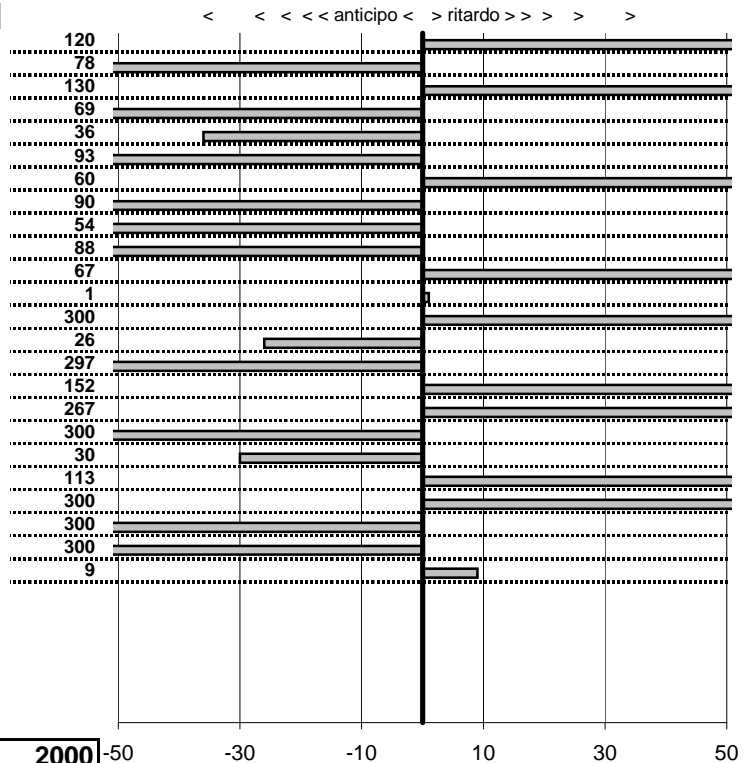

tempi e classifiche disponibili su www.cronoviterbo.net

- Cronologi - Penalità - Statistiche -

CIPPITELLI T.
 A.R. COLONIALE 6 C 2500

31

44 in classifica

prova	t.imposto	start	stop	t.netto
PA61-Campo Stella 1	0:09:48,00	10:32:59,16	10:42:48,36	0:09:49,20
PA62-Campo Stella 2	0:00:10,00	10:42:48,36	10:42:57,58	0:00:09,22
PA63-Campo Stella 3	0:00:05,00	10:42:57,58	10:43:03,88	0:00:06,30
PA64-Campo Stella 4	0:00:09,00	10:43:03,88	10:43:12,19	0:00:08,31
PA65-Vallolina discesa 1	0:09:16,00	10:43:12,19	10:52:27,83	0:09:15,64
PA66-Vallolina discesa 2	0:00:10,00	10:52:27,83	10:52:36,90	0:00:09,07
PA67-Vallolina discesa 3	0:00:05,00	10:52:36,90	10:52:42,50	0:00:05,60
PA68-Vallolina discesa 4	0:00:05,00	10:52:42,50	10:52:46,60	0:00:04,10
PA69-Pian de Roche 1	1:11:29,00	10:52:46,60	12:04:16,14	0:71:29,54
PA70-Pian de Roche 2	0:00:09,00	12:04:16,14	12:04:24,26	0:00:08,12
PA71-Pian de Roche 3	0:00:05,00	12:04:24,26	12:04:29,93	0:00:05,67
PA72-Pian de Roche 4	0:00:05,00	12:04:29,93	12:04:34,94	0:00:05,01
PA73-Campoforogna 1	0:09:09,00	12:04:34,94	12:14:01,91	0:09:26,97
PA74-Campoforogna 2	0:00:05,00	12:14:01,91	12:14:06,65	0:00:04,74
PA75-Campoforogna 3	0:00:11,00	12:14:06,65	12:14:14,68	0:00:08,03
PA76-Campoforogna 4	0:00:05,00	12:14:14,68	12:14:21,20	0:00:06,52
PA77-Piaz. Malga 1	0:03:45,00	12:14:21,20	12:18:08,87	0:03:47,67
PA78-Piaz. Malga 2	0:00:11,00	12:18:08,87	12:18:14,41	0:00:05,54
PA79-Piaz. Malga 3	0:00:05,00	12:18:14,41	12:18:19,11	0:00:04,70
PA80-Piaz. Malga 4	0:00:05,00	12:18:19,11	12:18:25,24	0:00:06,13
PA81-Pian de Valli 1	0:03:00,00	12:18:25,24	12:24:12,48	0:05:47,24
PA82-Pian de Valli 2	0:00:11,00	12:24:12,48	12:24:17,87	0:00:05,39
PA83-Pian de Valli 3	0:00:11,00	12:24:17,87	12:24:23,49	0:00:05,62
PA84-Pian de Valli 4	0:00:05,00	12:24:23,49	12:24:28,58	0:00:05,09