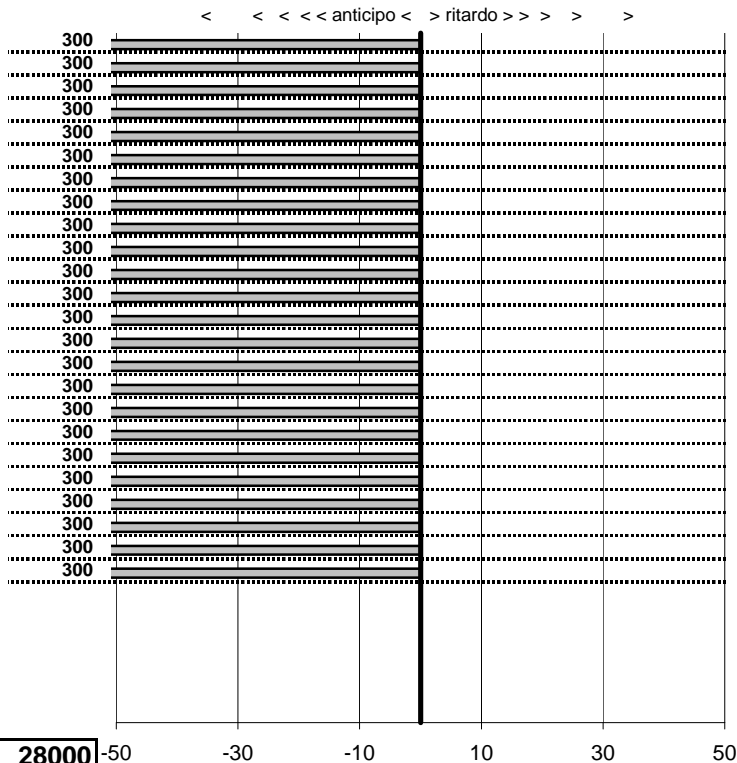

prova	t.imposto	start	stop	t.netto
PA61-Campo Stella 1	0:09:48,00	00:00:00,00	00:00:00,00	0:00:00,00
PA62-Campo Stella 2	0:00:10,00	00:00:00,00	00:00:00,00	0:00:00,00
PA63-Campo Stella 3	0:00:05,00	00:00:00,00	00:00:00,00	0:00:00,00
PA64-Campo Stella 4	0:00:09,00	00:00:00,00	00:00:00,00	0:00:00,00
PA65-Vallolina discesa 1	0:09:16,00	00:00:00,00	00:00:00,00	0:00:00,00
PA66-Vallolina discesa 2	0:00:10,00	00:00:00,00	00:00:00,00	0:00:00,00
PA67-Vallolina discesa 3	0:00:05,00	00:00:00,00	00:00:00,00	0:00:00,00
PA68-Vallolina discesa 4	0:00:05,00	00:00:00,00	00:00:00,00	0:00:00,00
PA69-Pian de Roche 1	1:11:29,00	00:00:00,00	00:00:00,00	0:00:00,00
PA70-Pian de Roche 2	0:00:09,00	00:00:00,00	00:00:00,00	0:00:00,00
PA71-Pian de Roche 3	0:00:05,00	00:00:00,00	00:00:00,00	0:00:00,00
PA72-Pian de Roche 4	0:00:05,00	00:00:00,00	00:00:00,00	0:00:00,00
PA73-Campoforogna 1	0:09:09,00	00:00:00,00	00:00:00,00	0:00:00,00
PA74-Campoforogna 2	0:00:05,00	00:00:00,00	00:00:00,00	0:00:00,00
PA75-Campoforogna 3	0:00:11,00	00:00:00,00	00:00:00,00	0:00:00,00
PA76-Campoforogna 4	0:00:05,00	00:00:00,00	00:00:00,00	0:00:00,00
PA77-Piaz. Malga 1	0:03:45,00	00:00:00,00	00:00:00,00	0:00:00,00
PA78-Piaz. Malga 2	0:00:11,00	00:00:00,00	00:00:00,00	0:00:00,00
PA79-Piaz. Malga 3	0:00:05,00	00:00:00,00	00:00:00,00	0:00:00,00
PA80-Piaz. Malga 4	0:00:05,00	00:00:00,00	00:00:00,00	0:00:00,00
PA81-Pian de Valli 1	0:03:00,00	00:00:00,00	00:00:00,00	0:00:00,00
PA82-Pian de Valli 2	0:00:11,00	00:00:00,00	00:00:00,00	0:00:00,00
PA83-Pian de Valli 3	0:00:11,00	00:00:00,00	00:00:00,00	0:00:00,00
PA84-Pian de Valli 4	0:00:05,00	00:00:00,00	00:00:00,00	0:00:00,00

SOMMA PENALITA' **4.053**
MEDIA PENALITA' **144,7**

ALTRE PENALITA' **28000**
TOTALE PENALITA' **96.159**

Elaborazione dati a cura di CRONOVITERBO