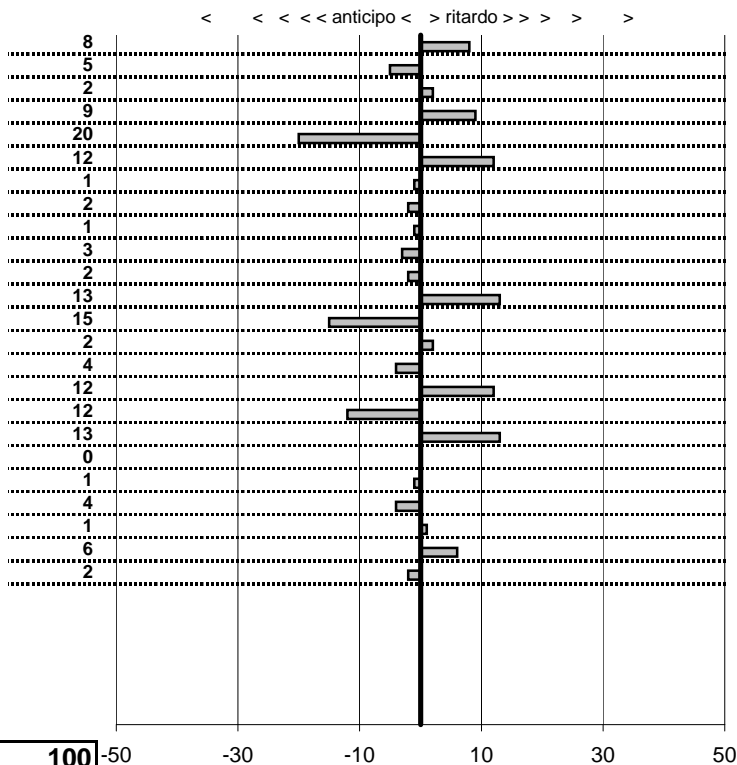

- Cronologi - Penalità - Statistiche -

PACIARONI G.
AUTOBIANCHI A 112 ABARTH

11

5 in classifica

prova	t.imposto	start	stop	t.netto
PA61-Campo Stella 1	0:09:48,00	10:13:31,92	10:23:20,00	0:09:48,08
PA62-Campo Stella 2	0:00:10,00	10:23:20,00	10:23:29,95	0:00:09,95
PA63-Campo Stella 3	0:00:05,00	10:23:29,95	10:23:34,97	0:00:05,02
PA64-Campo Stella 4	0:00:09,00	10:23:34,97	10:23:44,06	0:00:09,09
PA65-Vallolina discesa 1	0:09:16,00	10:23:44,06	10:32:59,86	0:09:15,80
PA66-Vallolina discesa 2	0:00:10,00	10:32:59,86	10:33:09,98	0:00:10,12
PA67-Vallolina discesa 3	0:00:05,00	10:33:09,98	10:33:14,97	0:00:04,99
PA68-Vallolina discesa 4	0:00:05,00	10:33:14,97	10:33:19,95	0:00:04,98
PA69-Pian de Roche 1	1:11:29,00	10:33:19,95	11:44:48,94	0:71:28,99
PA70-Pian de Roche 2	0:00:09,00	11:44:48,94	11:44:57,91	0:00:08,97
PA71-Pian de Roche 3	0:00:05,00	11:44:57,91	11:45:02,89	0:00:04,98
PA72-Pian de Roche 4	0:00:05,00	11:45:02,89	11:45:08,02	0:00:05,13
PA73-Campoforogna 1	0:09:09,00	11:45:08,02	11:54:16,87	0:09:08,85
PA74-Campoforogna 2	0:00:05,00	11:54:16,87	11:54:21,89	0:00:05,02
PA75-Campoforogna 3	0:00:11,00	11:54:21,89	11:54:32,85	0:00:10,96
PA76-Campoforogna 4	0:00:05,00	11:54:32,85	11:54:37,97	0:00:05,12
PA77-Piaz. Malga 1	0:03:45,00	11:54:37,97	11:58:22,85	0:03:44,88
PA78-Piaz. Malga 2	0:00:11,00	11:58:22,85	11:58:33,98	0:00:11,13
PA79-Piaz. Malga 3	0:00:05,00	11:58:33,98	11:58:38,98	0:00:05,00
PA80-Piaz. Malga 4	0:00:05,00	11:58:38,98	11:58:43,97	0:00:04,99
PA81-Pian de Valli 1	0:03:00,00	11:58:43,97	12:01:43,93	0:02:59,96
PA82-Pian de Valli 2	0:00:11,00	12:01:43,93	12:01:54,94	0:00:11,01
PA83-Pian de Valli 3	0:00:11,00	12:01:54,94	12:02:06,00	0:00:11,06
PA84-Pian de Valli 4	0:00:05,00	12:02:06,00	12:02:10,98	0:00:04,98