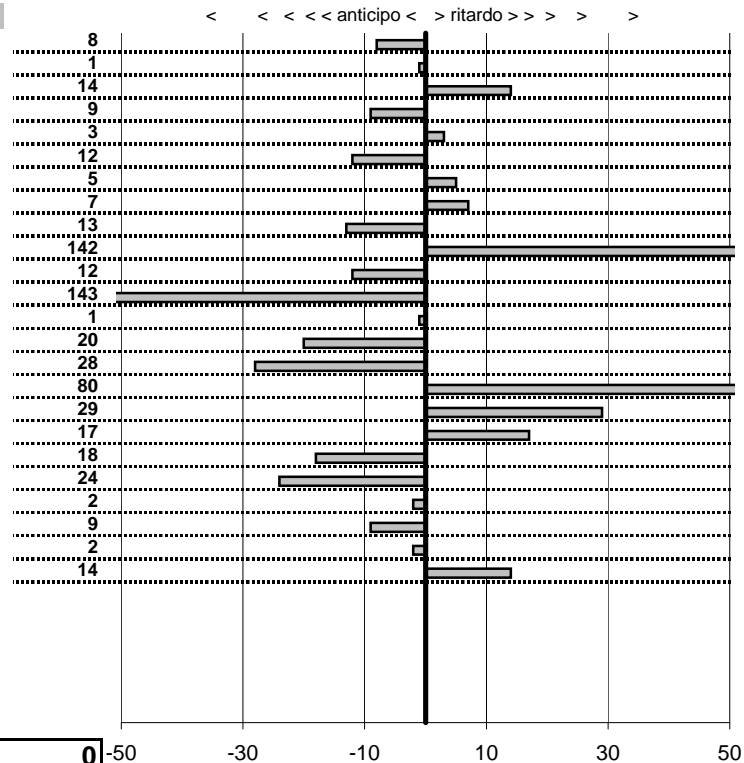

prova	t.imposto	start	stop	t.netto
PA61-Campo Stella 1	0:09:48,00	10:37:28,28	10:47:16,20	0:09:47,92
PA62-Campo Stella 2	0:00:10,00	10:47:16,20	10:47:26,19	0:00:09,99
PA63-Campo Stella 3	0:00:05,00	10:47:26,19	10:47:31,33	0:00:05,14
PA64-Campo Stella 4	0:00:09,00	10:47:31,33	10:47:40,24	0:00:08,91
PA65-Vallolina discesa 1	0:09:16,00	10:47:40,24	10:56:56,27	0:09:16,03
PA66-Vallolina discesa 2	0:00:10,00	10:56:56,27	10:57:06,15	0:00:09,88
PA67-Vallolina discesa 3	0:00:05,00	10:57:06,15	10:57:11,20	0:00:05,05
PA68-Vallolina discesa 4	0:00:05,00	10:57:11,20	10:57:16,27	0:00:05,07
PA69-Pian de Roche 1	1:11:29,00	10:57:16,27	12:08:45,14	0:71:28,87
PA70-Pian de Roche 2	0:00:09,00	12:08:45,14	12:08:55,56	0:00:10,42
PA71-Pian de Roche 3	0:00:05,00	12:08:55,56	12:09:00,44	0:00:04,88
PA72-Pian de Roche 4	0:00:05,00	12:09:00,44	12:09:04,01	0:00:03,57
PA73-Campoforogna 1	0:09:09,00	12:09:04,01	12:18:13,00	0:09:08,99
PA74-Campoforogna 2	0:00:05,00	12:18:13,00	12:18:17,80	0:00:04,80
PA75-Campoforogna 3	0:00:11,00	12:18:17,80	12:18:28,52	0:00:10,72
PA76-Campoforogna 4	0:00:05,00	12:18:28,52	12:18:34,32	0:00:05,80
PA77-Piaz. Malga 1	0:03:45,00	12:18:34,32	12:22:19,61	0:03:45,29
PA78-Piaz. Malga 2	0:00:11,00	12:22:19,61	12:22:30,78	0:00:11,17
PA79-Piaz. Malga 3	0:00:05,00	12:22:30,78	12:22:35,60	0:00:04,82
PA80-Piaz. Malga 4	0:00:05,00	12:22:35,60	12:22:40,36	0:00:04,76
PA81-Pian de Valli 1	0:03:00,00	12:22:40,36	12:25:40,34	0:02:59,98
PA82-Pian de Valli 2	0:00:11,00	12:25:40,34	12:25:51,25	0:00:10,91
PA83-Pian de Valli 3	0:00:11,00	12:25:51,25	12:26:02,23	0:00:10,98
PA84-Pian de Valli 4	0:00:05,00	12:26:02,23	12:26:07,37	0:00:05,14

SOMMA PENALITA' 1.460
MEDIA PENALITA' 17,4

ALTRE PENALITA' 0
TOTALE PENALITA' 2.599

Elaborazione dati a cura di CRONOVITERBO