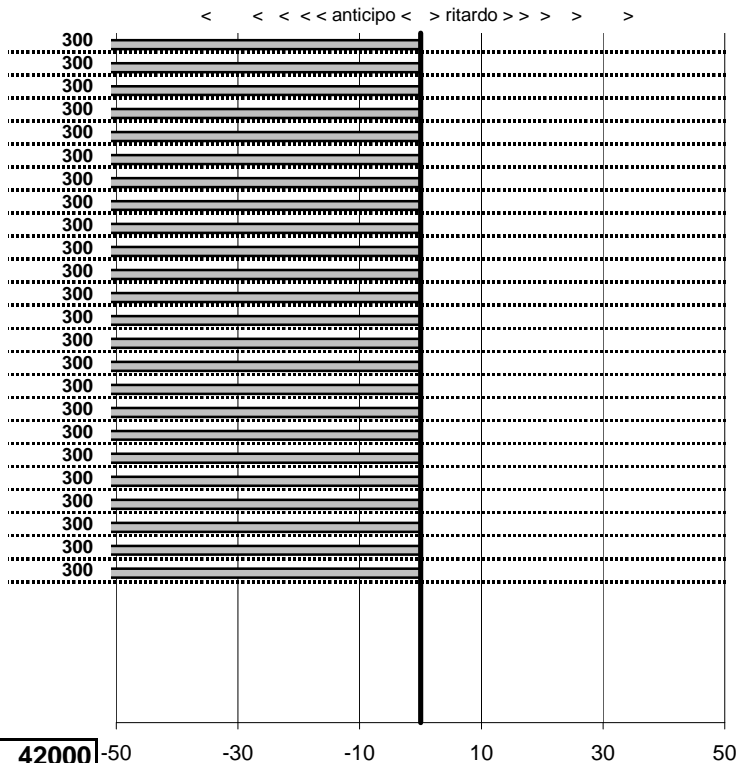

prova	t.imposto	start	stop	t.netto
PA61-Campo Stella 1	0:09:48,00	00:00:00,00	00:00:00,00	0:00:00,00
PA62-Campo Stella 2	0:00:10,00	00:00:00,00	00:00:00,00	0:00:00,00
PA63-Campo Stella 3	0:00:05,00	00:00:00,00	00:00:00,00	0:00:00,00
PA64-Campo Stella 4	0:00:09,00	00:00:00,00	00:00:00,00	0:00:00,00
PA65-Vallolina discesa 1	0:09:16,00	00:00:00,00	00:00:00,00	0:00:00,00
PA66-Vallolina discesa 2	0:00:10,00	00:00:00,00	00:00:00,00	0:00:00,00
PA67-Vallolina discesa 3	0:00:05,00	00:00:00,00	00:00:00,00	0:00:00,00
PA68-Vallolina discesa 4	0:00:05,00	00:00:00,00	00:00:00,00	0:00:00,00
PA69-Pian de Roche 1	1:11:29,00	00:00:00,00	00:00:00,00	0:00:00,00
PA70-Pian de Roche 2	0:00:09,00	00:00:00,00	00:00:00,00	0:00:00,00
PA71-Pian de Roche 3	0:00:05,00	00:00:00,00	00:00:00,00	0:00:00,00
PA72-Pian de Roche 4	0:00:05,00	00:00:00,00	00:00:00,00	0:00:00,00
PA73-Campoforogna 1	0:09:09,00	00:00:00,00	00:00:00,00	0:00:00,00
PA74-Campoforogna 2	0:00:05,00	00:00:00,00	00:00:00,00	0:00:00,00
PA75-Campoforogna 3	0:00:11,00	00:00:00,00	00:00:00,00	0:00:00,00
PA76-Campoforogna 4	0:00:05,00	00:00:00,00	00:00:00,00	0:00:00,00
PA77-Piaz. Malga 1	0:03:45,00	00:00:00,00	00:00:00,00	0:00:00,00
PA78-Piaz. Malga 2	0:00:11,00	00:00:00,00	00:00:00,00	0:00:00,00
PA79-Piaz. Malga 3	0:00:05,00	00:00:00,00	00:00:00,00	0:00:00,00
PA80-Piaz. Malga 4	0:00:05,00	00:00:00,00	00:00:00,00	0:00:00,00
PA81-Pian de Valli 1	0:03:00,00	00:00:00,00	00:00:00,00	0:00:00,00
PA82-Pian de Valli 2	0:00:11,00	00:00:00,00	00:00:00,00	0:00:00,00
PA83-Pian de Valli 3	0:00:11,00	00:00:00,00	00:00:00,00	0:00:00,00
PA84-Pian de Valli 4	0:00:05,00	00:00:00,00	00:00:00,00	0:00:00,00

SOMMA PENALITA' **0**
MEDIA PENALITA' **0,0**

ALTRE PENALITA' **42000**
TOTALE PENALITA' **72.660**

Elaborazione dati a cura di CRONOVITERBO