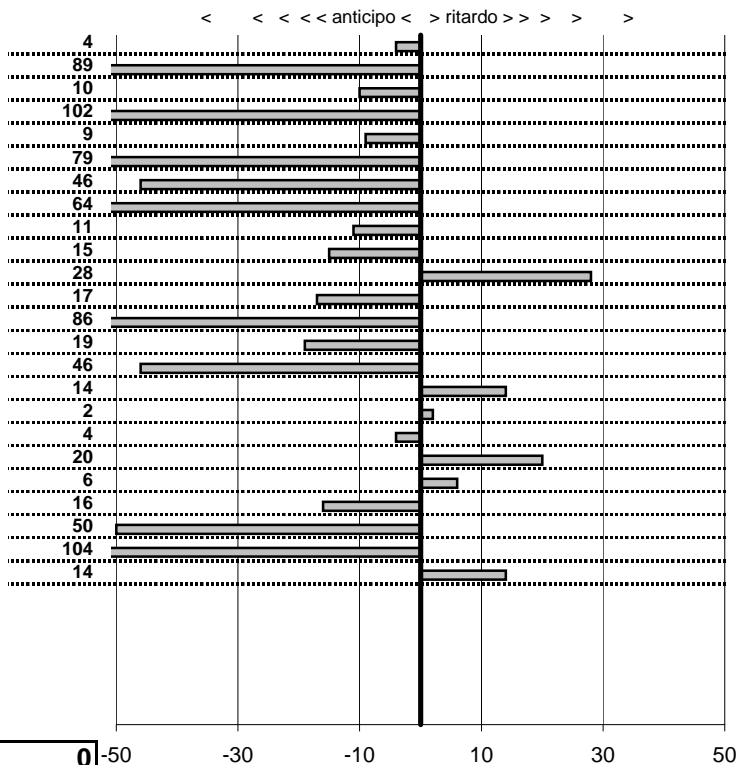

prova	t.imposto	start	stop	t.netto
PA61-Campo Stella 1	0:09:48,00	10:48:08,25	10:57:56,21	0:09:47,96
PA62-Campo Stella 2	0:00:10,00	10:57:56,21	10:58:05,32	0:00:09,11
PA63-Campo Stella 3	0:00:05,00	10:58:05,32	10:58:10,22	0:00:04,90
PA64-Campo Stella 4	0:00:09,00	10:58:10,22	10:58:18,20	0:00:07,98
PA65-Vallolina discesa 1	0:09:16,00	10:58:18,20	11:07:34,11	0:09:15,91
PA66-Vallolina discesa 2	0:00:10,00	11:07:34,11	11:07:43,32	0:00:09,21
PA67-Vallolina discesa 3	0:00:05,00	11:07:43,32	11:07:47,86	0:00:04,54
PA68-Vallolina discesa 4	0:00:05,00	11:07:47,86	11:07:52,22	0:00:04,36
PA69-Pian de Roche 1	1:11:29,00	11:07:52,22	12:19:21,33	0:71:29,11
PA70-Pian de Roche 2	0:00:09,00	12:19:21,33	12:19:30,18	0:00:08,85
PA71-Pian de Roche 3	0:00:05,00	12:19:30,18	12:19:35,46	0:00:05,28
PA72-Pian de Roche 4	0:00:05,00	12:19:35,46	12:19:40,29	0:00:04,83
PA73-Campoforogna 1	0:09:09,00	12:19:40,29	12:28:48,43	0:09:08,14
PA74-Campoforogna 2	0:00:05,00	12:28:48,43	12:28:53,24	0:00:04,81
PA75-Campoforogna 3	0:00:11,00	12:28:53,24	12:29:03,78	0:00:10,54
PA76-Campoforogna 4	0:00:05,00	12:29:03,78	12:29:08,92	0:00:05,14
PA77-Piaz. Malga 1	0:03:45,00	12:29:08,92	12:32:53,94	0:03:45,02
PA78-Piaz. Malga 2	0:00:11,00	12:32:53,94	12:33:04,90	0:00:10,96
PA79-Piaz. Malga 3	0:00:05,00	12:33:04,90	12:33:10,10	0:00:05,20
PA80-Piaz. Malga 4	0:00:05,00	12:33:10,10	12:33:15,16	0:00:05,06
PA81-Pian de Valli 1	0:03:00,00	12:33:15,16	12:36:15,00	0:02:59,84
PA82-Pian de Valli 2	0:00:11,00	12:36:15,00	12:36:25,50	0:00:10,50
PA83-Pian de Valli 3	0:00:11,00	12:36:25,50	12:36:35,46	0:00:09,96
PA84-Pian de Valli 4	0:00:05,00	12:36:35,46	12:36:40,60	0:00:05,14

SOMMA PENALITA' 3.829
MEDIA PENALITA' 45,6

ALTRE PENALITA' 0
TOTALE PENALITA' 11.487

Elaborazione dati a cura di CRONOVITERBO