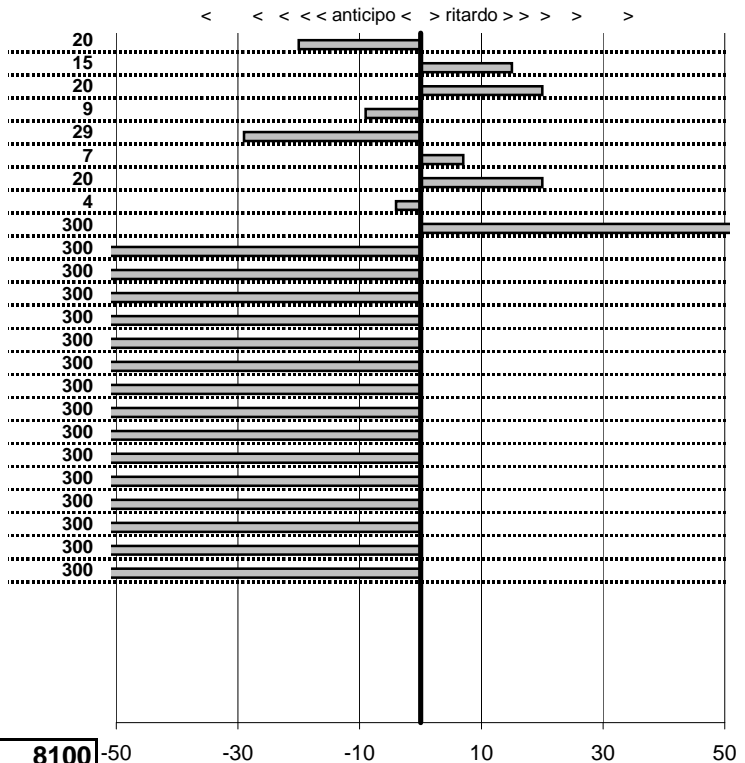

prova	t.imposto	start	stop	t.netto
PA61-Campo Stella 1	0:09:48,00	10:24:25,42	10:34:13,22	0:09:47,80
PA62-Campo Stella 2	0:00:10,00	10:34:13,22	10:34:23,37	0:00:10,15
PA63-Campo Stella 3	0:00:05,00	10:34:23,37	10:34:28,57	0:00:05,20
PA64-Campo Stella 4	0:00:09,00	10:34:28,57	10:34:37,48	0:00:08,91
PA65-Vallolina discesa 1	0:09:16,00	10:34:37,48	10:43:53,19	0:09:15,71
PA66-Vallolina discesa 2	0:00:10,00	10:43:53,19	10:44:03,26	0:00:10,07
PA67-Vallolina discesa 3	0:00:05,00	10:44:03,26	10:44:08,46	0:00:05,20
PA68-Vallolina discesa 4	0:00:05,00	10:44:08,46	10:44:13,42	0:00:04,96
PA69-Pian de Roche 1	1:11:29,00	10:44:13,42	00:00:00,00	6:44:13,42
PA70-Pian de Roche 2	0:00:09,00	00:00:00,00	00:00:00,00	0:00:00,00
PA71-Pian de Roche 3	0:00:05,00	00:00:00,00	00:00:00,00	0:00:00,00
PA72-Pian de Roche 4	0:00:05,00	00:00:00,00	00:00:00,00	0:00:00,00
PA73-Campoforogna 1	0:09:09,00	00:00:00,00	00:00:00,00	0:00:00,00
PA74-Campoforogna 2	0:00:05,00	00:00:00,00	00:00:00,00	0:00:00,00
PA75-Campoforogna 3	0:00:11,00	00:00:00,00	00:00:00,00	0:00:00,00
PA76-Campoforogna 4	0:00:05,00	00:00:00,00	00:00:00,00	0:00:00,00
PA77-Piaz. Malga 1	0:03:45,00	00:00:00,00	00:00:00,00	0:00:00,00
PA78-Piaz. Malga 2	0:00:11,00	00:00:00,00	00:00:00,00	0:00:00,00
PA79-Piaz. Malga 3	0:00:05,00	00:00:00,00	00:00:00,00	0:00:00,00
PA80-Piaz. Malga 4	0:00:05,00	00:00:00,00	00:00:00,00	0:00:00,00
PA81-Pian de Valli 1	0:03:00,00	00:00:00,00	00:00:00,00	0:00:00,00
PA82-Pian de Valli 2	0:00:11,00	00:00:00,00	00:00:00,00	0:00:00,00
PA83-Pian de Valli 3	0:00:11,00	00:00:00,00	00:00:00,00	0:00:00,00
PA84-Pian de Valli 4	0:00:05,00	00:00:00,00	00:00:00,00	0:00:00,00

SOMMA PENALITA' 3.582
MEDIA PENALITA' 52,7

ALTRE PENALITA' 8100
TOTALE PENALITA' 15.654

Elaborazione dati a cura di CRONOVITERBO