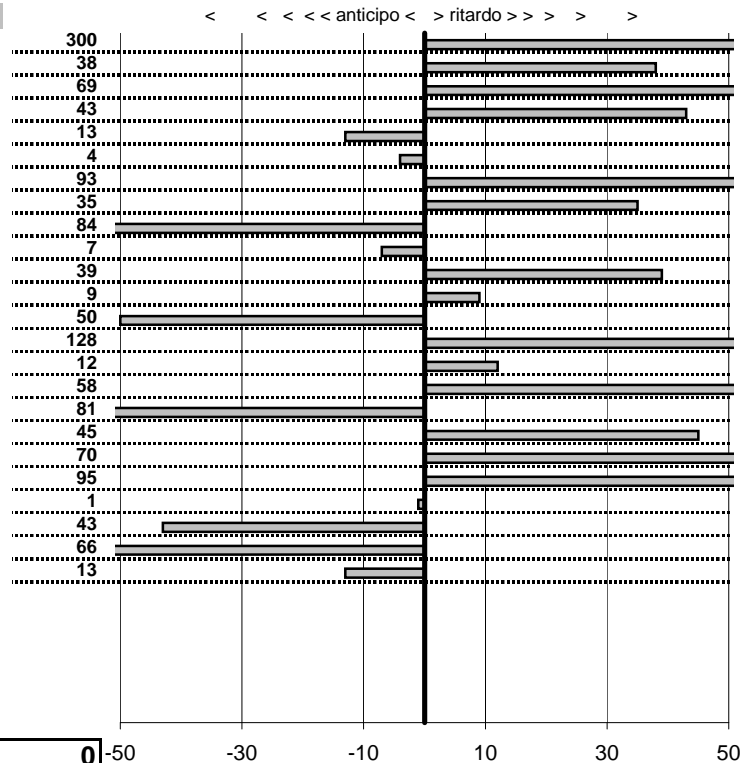

prova	t.imposto	start	stop	t.netto
PA61-Campo Stella 1	0:09:48,00	10:15:20,27	10:25:19,48	0:09:59,21
PA62-Campo Stella 2	0:00:10,00	10:25:19,48	10:25:29,86	0:00:10,38
PA63-Campo Stella 3	0:00:05,00	10:25:29,86	10:25:35,55	0:00:05,69
PA64-Campo Stella 4	0:00:09,00	10:25:35,55	10:25:44,98	0:00:09,43
PA65-Vallolina discesa 1	0:09:16,00	10:25:44,98	10:35:00,85	0:09:15,87
PA66-Vallolina discesa 2	0:00:10,00	10:35:00,85	10:35:10,81	0:00:09,96
PA67-Vallolina discesa 3	0:00:05,00	10:35:10,81	10:35:16,74	0:00:05,93
PA68-Vallolina discesa 4	0:00:05,00	10:35:16,74	10:35:22,09	0:00:05,35
PA69-Pian de Roche 1	1:11:29,00	10:35:22,09	11:46:50,25	0:71:28,16
PA70-Pian de Roche 2	0:00:09,00	11:46:50,25	11:46:59,18	0:00:08,93
PA71-Pian de Roche 3	0:00:05,00	11:46:59,18	11:47:04,57	0:00:05,39
PA72-Pian de Roche 4	0:00:05,00	11:47:04,57	11:47:09,66	0:00:05,09
PA73-Campoforogna 1	0:09:09,00	11:47:09,66	11:56:18,16	0:09:08,50
PA74-Campoforogna 2	0:00:05,00	11:56:18,16	11:56:24,44	0:00:06,28
PA75-Campoforogna 3	0:00:11,00	11:56:24,44	11:56:35,56	0:00:11,12
PA76-Campoforogna 4	0:00:05,00	11:56:35,56	11:56:41,14	0:00:05,58
PA77-Piaz. Malga 1	0:03:45,00	11:56:41,14	12:00:25,33	0:03:44,19
PA78-Piaz. Malga 2	0:00:11,00	12:00:25,33	12:00:36,78	0:00:11,45
PA79-Piaz. Malga 3	0:00:05,00	12:00:36,78	12:00:42,48	0:00:05,70
PA80-Piaz. Malga 4	0:00:05,00	12:00:42,48	12:00:48,43	0:00:05,95
PA81-Pian de Valli 1	0:03:00,00	12:00:48,43	12:03:48,42	0:02:59,99
PA82-Pian de Valli 2	0:00:11,00	12:03:48,42	12:03:58,99	0:00:10,57
PA83-Pian de Valli 3	0:00:11,00	12:03:58,99	12:04:09,33	0:00:10,34
PA84-Pian de Valli 4	0:00:05,00	12:04:09,33	12:04:14,20	0:00:04,87

SOMMA PENALITA' 4.806
MEDIA PENALITA' 57,2

ALTRE PENALITA' 0
TOTALE PENALITA' 8.266

Elaborazione dati a cura di CRONOVITERBO