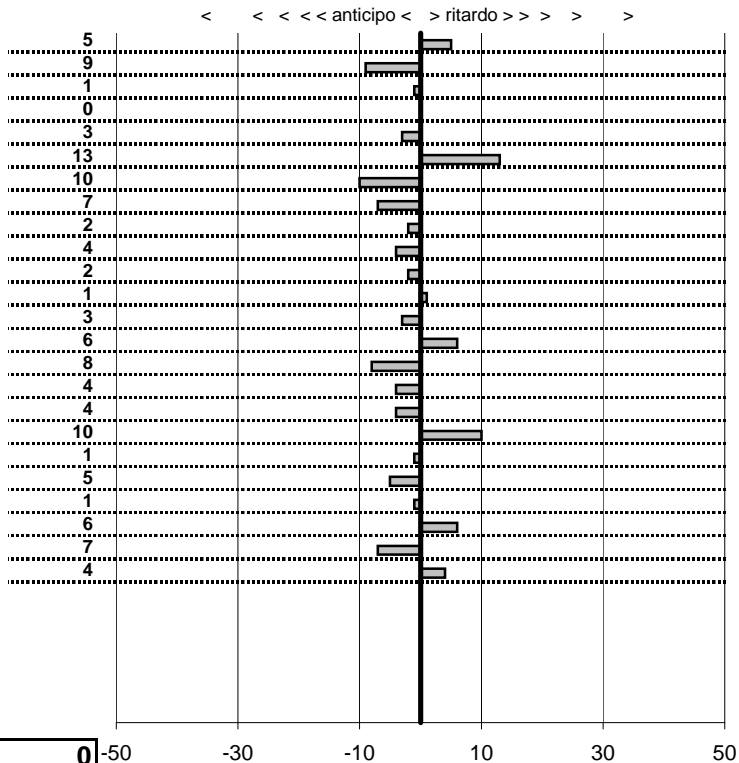

prova	t.imposto	start	stop	t.netto
PA61-Campo Stella 1	0:09:48,00	10:05:25,71	10:15:13,76	0:09:48,05
PA62-Campo Stella 2	0:00:10,00	10:15:13,76	10:15:23,67	0:00:09,91
PA63-Campo Stella 3	0:00:05,00	10:15:23,67	10:15:28,66	0:00:04,99
PA64-Campo Stella 4	0:00:09,00	10:15:28,66	10:15:37,66	0:00:09,00
PA65-Vallolina discesa 1	0:09:16,00	10:15:37,66	10:24:53,63	0:09:15,97
PA66-Vallolina discesa 2	0:00:10,00	10:24:53,63	10:25:03,76	0:00:10,13
PA67-Vallolina discesa 3	0:00:05,00	10:25:03,76	10:25:08,66	0:00:04,90
PA68-Vallolina discesa 4	0:00:05,00	10:25:08,66	10:25:13,59	0:00:04,93
PA69-Pian de Roche 1	1:11:29,00	10:25:13,59	11:36:42,61	0:71:29,02
PA70-Pian de Roche 2	0:00:09,00	11:36:42,61	11:36:51,57	0:00:08,96
PA71-Pian de Roche 3	0:00:05,00	11:36:51,57	11:36:56,55	0:00:04,98
PA72-Pian de Roche 4	0:00:05,00	11:36:56,55	11:37:01,56	0:00:05,01
PA73-Campoforogna 1	0:09:09,00	11:37:01,56	11:46:10,53	0:09:08,97
PA74-Campoforogna 2	0:00:05,00	11:46:10,53	11:46:15,59	0:00:05,06
PA75-Campoforogna 3	0:00:11,00	11:46:15,59	11:46:26,51	0:00:10,92
PA76-Campoforogna 4	0:00:05,00	11:46:26,51	11:46:31,47	0:00:04,96
PA77-Piaz. Malga 1	0:03:45,00	11:46:31,47	11:50:16,43	0:03:44,96
PA78-Piaz. Malga 2	0:00:11,00	11:50:16,43	11:50:27,53	0:00:11,10
PA79-Piaz. Malga 3	0:00:05,00	11:50:27,53	11:50:32,52	0:00:04,99
PA80-Piaz. Malga 4	0:00:05,00	11:50:32,52	11:50:37,47	0:00:04,95
PA81-Pian de Valli 1	0:03:00,00	11:50:37,47	11:53:37,46	0:02:59,99
PA82-Pian de Valli 2	0:00:11,00	11:53:37,46	11:53:48,52	0:00:11,06
PA83-Pian de Valli 3	0:00:11,00	11:53:48,52	11:53:59,45	0:00:10,93
PA84-Pian de Valli 4	0:00:05,00	11:53:59,45	11:54:04,49	0:00:05,04

SOMMA PENALITA' 372
MEDIA PENALITA' 4,4

ALTRE PENALITA' 0
TOTALE PENALITA' 632

Elaborazione dati a cura di CRONOVITERBO