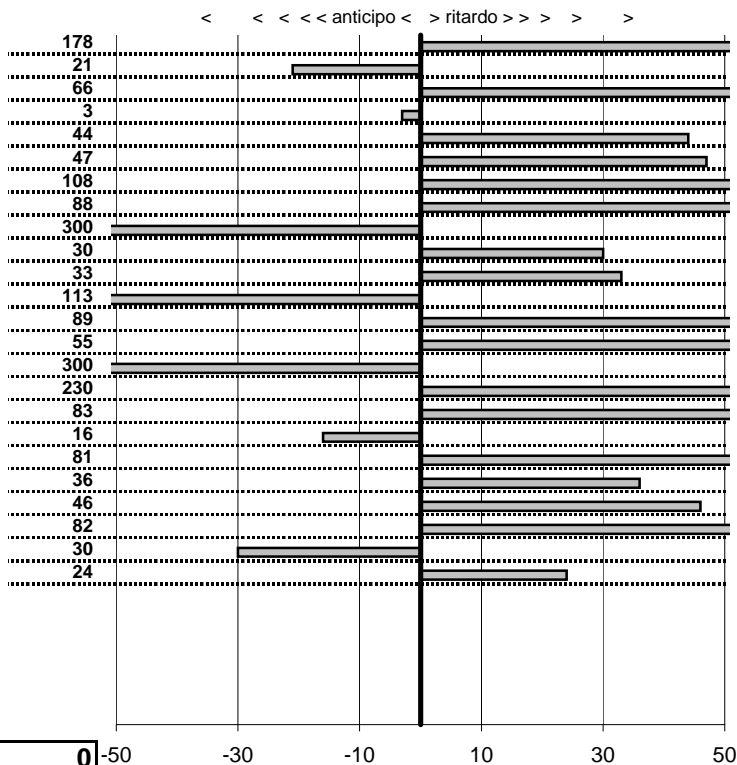

prova	t.imposto	start	stop	t.netto
PA61-Campo Stella 1	0:09:48,00	10:12:25,80	10:22:15,58	0:09:49,78
PA62-Campo Stella 2	0:00:10,00	10:22:15,58	10:22:25,37	0:00:09,79
PA63-Campo Stella 3	0:00:05,00	10:22:25,37	10:22:31,03	0:00:05,66
PA64-Campo Stella 4	0:00:09,00	10:22:31,03	10:22:40,00	0:00:08,97
PA65-Vallolina discesa 1	0:09:16,00	10:22:40,00	10:31:56,44	0:09:16,44
PA66-Vallolina discesa 2	0:00:10,00	10:31:56,44	10:32:06,91	0:00:10,47
PA67-Vallolina discesa 3	0:00:05,00	10:32:06,91	10:32:12,99	0:00:06,08
PA68-Vallolina discesa 4	0:00:05,00	10:32:12,99	10:32:18,87	0:00:05,88
PA69-Pian de Roche 1	1:11:29,00	10:32:18,87	11:55:21,14	0:83:02,27
PA70-Pian de Roche 2	0:00:09,00	11:55:21,14	11:55:30,44	0:00:09,30
PA71-Pian de Roche 3	0:00:05,00	11:55:30,44	11:55:35,77	0:00:05,33
PA72-Pian de Roche 4	0:00:05,00	11:55:35,77	11:55:39,64	0:00:03,87
PA73-Campoforogna 1	0:09:09,00	11:55:39,64	12:04:49,53	0:09:09,89
PA74-Campoforogna 2	0:00:05,00	12:04:49,53	12:04:55,08	0:00:05,55
PA75-Campoforogna 3	0:00:11,00	12:04:55,08	12:05:01,30	0:00:06,22
PA76-Campoforogna 4	0:00:05,00	12:05:01,30	12:05:08,60	0:00:07,30
PA77-Piaz. Malga 1	0:03:45,00	12:05:08,60	12:08:54,43	0:03:45,83
PA78-Piaz. Malga 2	0:00:11,00	12:08:54,43	12:09:05,27	0:00:10,84
PA79-Piaz. Malga 3	0:00:05,00	12:09:05,27	12:09:11,08	0:00:05,81
PA80-Piaz. Malga 4	0:00:05,00	12:09:11,08	12:09:16,44	0:00:05,36
PA81-Pian de Valli 1	0:03:00,00	12:09:16,44	12:12:16,90	0:03:00,46
PA82-Pian de Valli 2	0:00:11,00	12:12:16,90	12:12:28,72	0:00:11,82
PA83-Pian de Valli 3	0:00:11,00	12:12:28,72	12:12:39,42	0:00:10,70
PA84-Pian de Valli 4	0:00:05,00	12:12:39,42	12:12:44,66	0:00:05,24

SOMMA PENALITA' 7.760
MEDIA PENALITA' 92,4

ALTRE PENALITA' 0
TOTALE PENALITA' 12.261

Elaborazione dati a cura di CRONOVITERBO