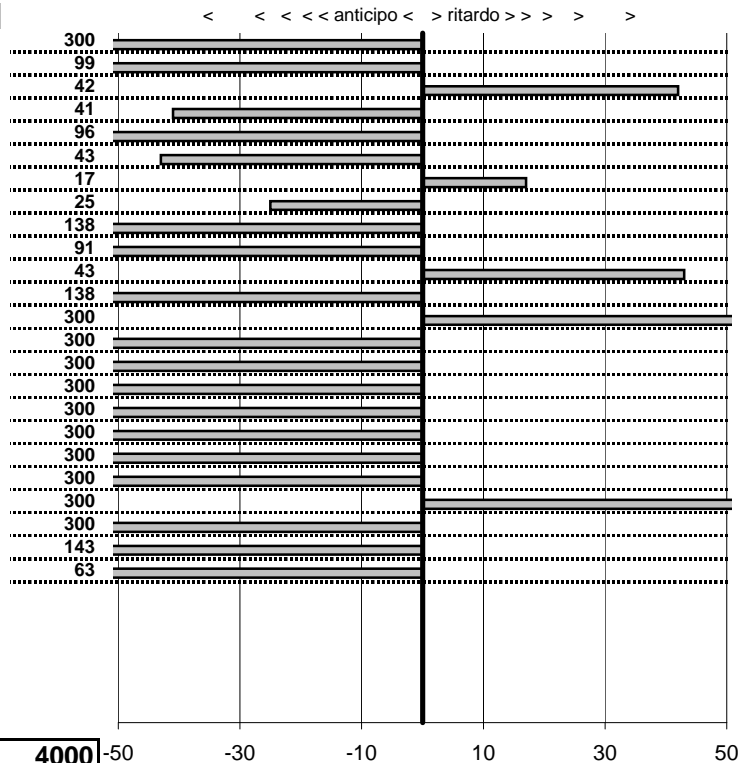

prova	t.imposto	start	stop	t.netto
PA61-Campo Stella 1	0:09:48,00	10:39:10,48	10:48:54,42	0:09:43,94
PA62-Campo Stella 2	0:00:10,00	10:48:54,42	10:49:03,43	0:00:09,01
PA63-Campo Stella 3	0:00:05,00	10:49:03,43	10:49:08,85	0:00:05,42
PA64-Campo Stella 4	0:00:09,00	10:49:08,85	10:49:17,44	0:00:08,59
PA65-Vallolina discesa 1	0:09:16,00	10:49:17,44	10:58:32,48	0:09:15,04
PA66-Vallolina discesa 2	0:00:10,00	10:58:32,48	10:58:42,05	0:00:09,57
PA67-Vallolina discesa 3	0:00:05,00	10:58:42,05	10:58:47,22	0:00:05,17
PA68-Vallolina discesa 4	0:00:05,00	10:58:47,22	10:58:51,97	0:00:04,75
PA69-Pian de Roche 1	1:11:29,00	10:58:51,97	12:10:19,59	0:71:27,62
PA70-Pian de Roche 2	0:00:09,00	12:10:19,59	12:10:27,68	0:00:08,09
PA71-Pian de Roche 3	0:00:05,00	12:10:27,68	12:10:33,11	0:00:05,43
PA72-Pian de Roche 4	0:00:05,00	12:10:33,11	12:10:36,73	0:00:03,62
PA73-Campoforogna 1	0:09:09,00	12:10:36,73	00:00:00,00	7:30:36,73
PA74-Campoforogna 2	0:00:05,00	00:00:00,00	00:00:00,00	0:00:00,00
PA75-Campoforogna 3	0:00:11,00	00:00:00,00	00:00:00,00	0:00:00,00
PA76-Campoforogna 4	0:00:05,00	00:00:00,00	00:00:00,00	0:00:00,00
PA77-Piaz. Malga 1	0:03:45,00	00:00:00,00	00:00:00,00	0:00:00,00
PA78-Piaz. Malga 2	0:00:11,00	00:00:00,00	00:00:00,00	0:00:00,00
PA79-Piaz. Malga 3	0:00:05,00	00:00:00,00	00:00:00,00	0:00:00,00
PA80-Piaz. Malga 4	0:00:05,00	00:00:00,00	00:00:00,00	0:00:00,00
PA81-Pian de Valli 1	0:03:00,00	00:00:00,00	12:20:14,78	7:40:14,78
PA82-Pian de Valli 2	0:00:11,00	12:20:14,78	12:20:19,44	0:00:04,66
PA83-Pian de Valli 3	0:00:11,00	12:20:19,44	12:20:29,01	0:00:09,57
PA84-Pian de Valli 4	0:00:05,00	12:20:29,01	12:20:33,38	0:00:04,37

SOMMA PENALITA' 5.406
MEDIA PENALITA' 71,1

ALTRE PENALITA' 4000
TOTALE PENALITA' 15.614

Elaborazione dati a cura di CRONOVITERBO