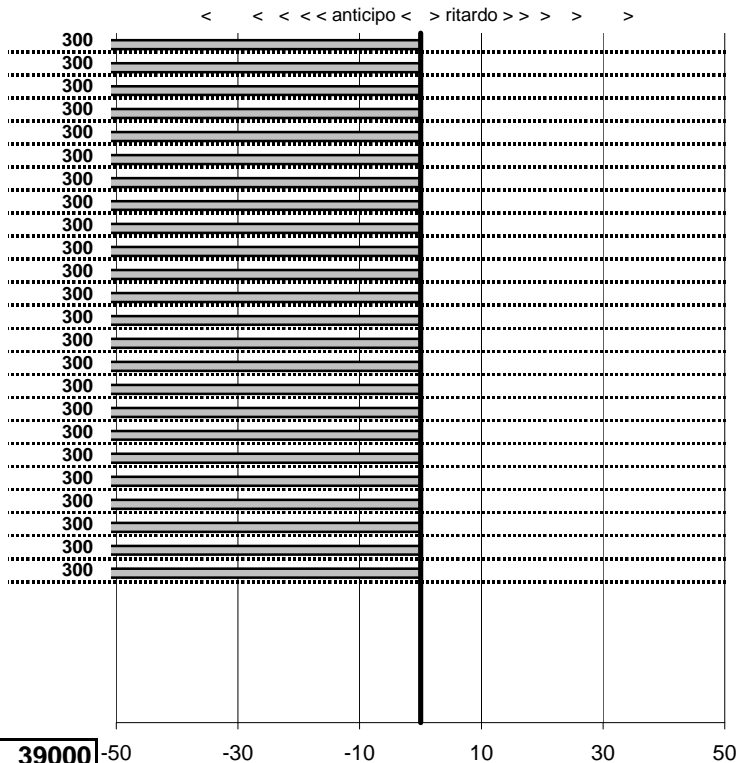

prova	t.imposto	start	stop	t.netto
PA61-Campo Stella 1	0:09:48,00	00:00:00,00	00:00:00,00	0:00:00,00
PA62-Campo Stella 2	0:00:10,00	00:00:00,00	00:00:00,00	0:00:00,00
PA63-Campo Stella 3	0:00:05,00	00:00:00,00	00:00:00,00	0:00:00,00
PA64-Campo Stella 4	0:00:09,00	00:00:00,00	00:00:00,00	0:00:00,00
PA65-Vallolina discesa 1	0:09:16,00	00:00:00,00	00:00:00,00	0:00:00,00
PA66-Vallolina discesa 2	0:00:10,00	00:00:00,00	00:00:00,00	0:00:00,00
PA67-Vallolina discesa 3	0:00:05,00	00:00:00,00	00:00:00,00	0:00:00,00
PA68-Vallolina discesa 4	0:00:05,00	00:00:00,00	00:00:00,00	0:00:00,00
PA69-Pian de Roche 1	1:11:29,00	00:00:00,00	00:00:00,00	0:00:00,00
PA70-Pian de Roche 2	0:00:09,00	00:00:00,00	00:00:00,00	0:00:00,00
PA71-Pian de Roche 3	0:00:05,00	00:00:00,00	00:00:00,00	0:00:00,00
PA72-Pian de Roche 4	0:00:05,00	00:00:00,00	00:00:00,00	0:00:00,00
PA73-Campoforogna 1	0:09:09,00	00:00:00,00	00:00:00,00	0:00:00,00
PA74-Campoforogna 2	0:00:05,00	00:00:00,00	00:00:00,00	0:00:00,00
PA75-Campoforogna 3	0:00:11,00	00:00:00,00	00:00:00,00	0:00:00,00
PA76-Campoforogna 4	0:00:05,00	00:00:00,00	00:00:00,00	0:00:00,00
PA77-Piaz. Malga 1	0:03:45,00	00:00:00,00	00:00:00,00	0:00:00,00
PA78-Piaz. Malga 2	0:00:11,00	00:00:00,00	00:00:00,00	0:00:00,00
PA79-Piaz. Malga 3	0:00:05,00	00:00:00,00	00:00:00,00	0:00:00,00
PA80-Piaz. Malga 4	0:00:05,00	00:00:00,00	00:00:00,00	0:00:00,00
PA81-Pian de Valli 1	0:03:00,00	00:00:00,00	00:00:00,00	0:00:00,00
PA82-Pian de Valli 2	0:00:11,00	00:00:00,00	00:00:00,00	0:00:00,00
PA83-Pian de Valli 3	0:00:11,00	00:00:00,00	00:00:00,00	0:00:00,00
PA84-Pian de Valli 4	0:00:05,00	00:00:00,00	00:00:00,00	0:00:00,00

SOMMA PENALITA' 1.040
MEDIA PENALITA' 173,3

ALTRE PENALITA' 39000
TOTALE PENALITA' 70.470

Elaborazione dati a cura di CRONOVITERBO