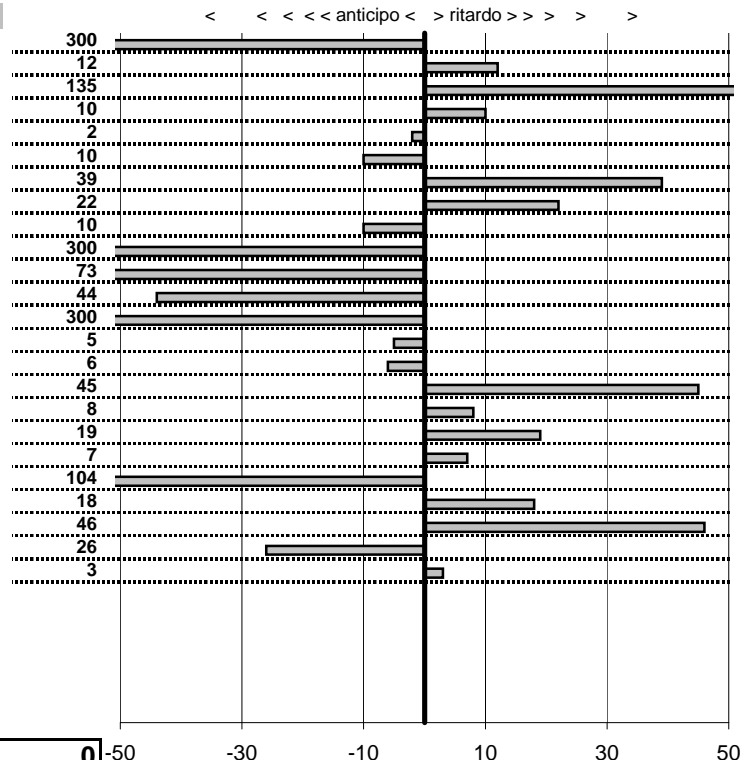

- Cronologi - Penalità - Statistiche -

MARCHETTI F.
LANCIA FULVIA COOPE

36

25 in classifica

prova	t.imposto	start	stop	t.netto
PA61-Campo Stella 1	0:09:48,00	10:38:35,48	10:48:15,26	0:09:39,78
PA62-Campo Stella 2	0:00:10,00	10:48:15,26	10:48:25,38	0:00:10,12
PA63-Campo Stella 3	0:00:05,00	10:48:25,38	10:48:31,73	0:00:06,35
PA64-Campo Stella 4	0:00:09,00	10:48:31,73	10:48:40,83	0:00:09,10
PA65-Vallolina discesa 1	0:09:16,00	10:48:40,83	10:57:56,81	0:09:15,98
PA66-Vallolina discesa 2	0:00:10,00	10:57:56,81	10:58:06,71	0:00:09,90
PA67-Vallolina discesa 3	0:00:05,00	10:58:06,71	10:58:12,10	0:00:05,39
PA68-Vallolina discesa 4	0:00:05,00	10:58:12,10	10:58:17,32	0:00:05,22
PA69-Pian de Roche 1	1:11:29,00	10:58:17,32	12:09:46,22	0:71:28,90
PA70-Pian de Roche 2	0:00:09,00	12:09:46,22	12:09:50,59	0:00:04,37
PA71-Pian de Roche 3	0:00:05,00	12:09:50,59	12:09:54,86	0:00:04,27
PA72-Pian de Roche 4	0:00:05,00	12:09:54,86	12:09:59,42	0:00:04,56
PA73-Campoforogna 1	0:09:09,00	12:09:59,42	12:18:52,22	0:08:52,80
PA74-Campoforogna 2	0:00:05,00	12:18:52,22	12:18:57,17	0:00:04,95
PA75-Campoforogna 3	0:00:11,00	12:18:57,17	12:19:08,11	0:00:10,94
PA76-Campoforogna 4	0:00:05,00	12:19:08,11	12:19:13,56	0:00:05,45
PA77-Piaz. Malga 1	0:03:45,00	12:19:13,56	12:22:58,64	0:03:45,08
PA78-Piaz. Malga 2	0:00:11,00	12:22:58,64	12:23:09,83	0:00:11,19
PA79-Piaz. Malga 3	0:00:05,00	12:23:09,83	12:23:14,90	0:00:05,07
PA80-Piaz. Malga 4	0:00:05,00	12:23:14,90	12:23:18,86	0:00:03,96
PA81-Pian de Valli 1	0:03:00,00	12:23:18,86	12:26:19,04	0:03:00,18
PA82-Pian de Valli 2	0:00:11,00	12:26:19,04	12:26:30,50	0:00:11,46
PA83-Pian de Valli 3	0:00:11,00	12:26:30,50	12:26:41,24	0:00:10,74
PA84-Pian de Valli 4	0:00:05,00	12:26:41,24	12:26:46,27	0:00:05,03