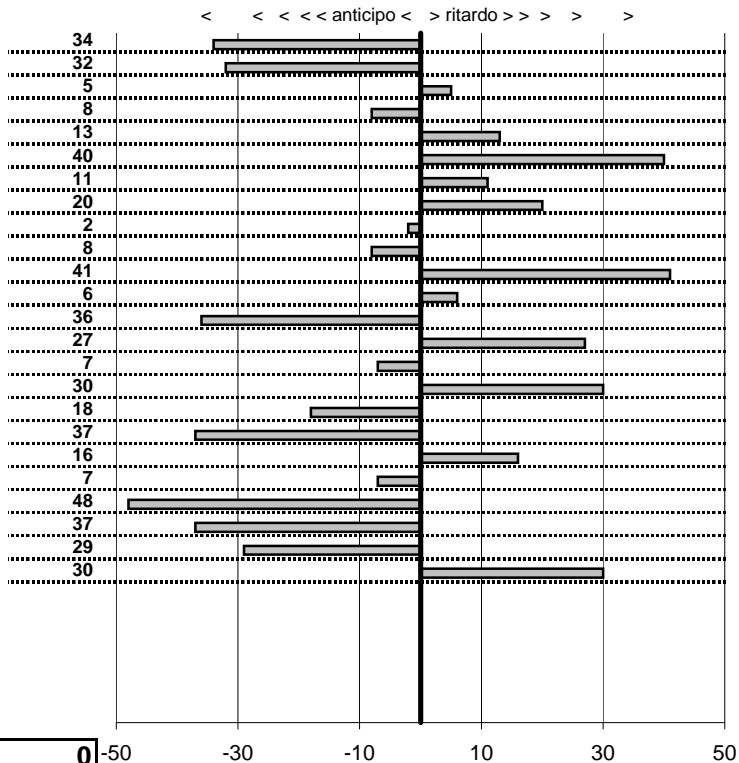

- Cronologi - Penalità - Statistiche -

MAGNANTE S.
LANCIA AURELIA B20

16

22 in classifica

prova	t.imposto	start	stop	t.netto
PA61-Campo Stella 1	0:09:48,00	10:18:23,36	10:28:11,02	0:09:47,66
PA62-Campo Stella 2	0:00:10,00	10:28:11,02	10:28:20,70	0:00:09,68
PA63-Campo Stella 3	0:00:05,00	10:28:20,70	10:28:25,75	0:00:05,05
PA64-Campo Stella 4	0:00:09,00	10:28:25,75	10:28:34,67	0:00:08,92
PA65-Vallolina discesa 1	0:09:16,00	10:28:34,67	10:37:50,80	0:09:16,13
PA66-Vallolina discesa 2	0:00:10,00	10:37:50,80	10:38:01,20	0:00:10,40
PA67-Vallolina discesa 3	0:00:05,00	10:38:01,20	10:38:06,31	0:00:05,11
PA68-Vallolina discesa 4	0:00:05,00	10:38:06,31	10:38:11,51	0:00:05,20
PA69-Pian de Roche 1	1:11:29,00	10:38:11,51	11:49:40,53	0:71:29,02
PA70-Pian de Roche 2	0:00:09,00	11:49:40,53	11:49:49,45	0:00:08,92
PA71-Pian de Roche 3	0:00:05,00	11:49:49,45	11:49:54,86	0:00:05,41
PA72-Pian de Roche 4	0:00:05,00	11:49:54,86	11:49:59,92	0:00:05,06
PA73-Campoforogna 1	0:09:09,00	11:49:59,92	11:59:08,56	0:09:08,64
PA74-Campoforogna 2	0:00:05,00	11:59:08,56	11:59:13,83	0:00:05,27
PA75-Campoforogna 3	0:00:11,00	11:59:13,83	11:59:24,76	0:00:10,93
PA76-Campoforogna 4	0:00:05,00	11:59:24,76	11:59:30,06	0:00:05,30
PA77-Piaz. Malga 1	0:03:45,00	11:59:30,06	12:03:14,88	0:03:44,82
PA78-Piaz. Malga 2	0:00:11,00	12:03:14,88	12:03:25,51	0:00:10,63
PA79-Piaz. Malga 3	0:00:05,00	12:03:25,51	12:03:30,67	0:00:05,16
PA80-Piaz. Malga 4	0:00:05,00	12:03:30,67	12:03:35,60	0:00:04,93
PA81-Pian de Valli 1	0:03:00,00	12:03:35,60	12:06:35,12	0:02:59,52
PA82-Pian de Valli 2	0:00:11,00	12:06:35,12	12:06:45,75	0:00:10,63
PA83-Pian de Valli 3	0:00:11,00	12:06:45,75	12:06:56,46	0:00:10,71
PA84-Pian de Valli 4	0:00:05,00	12:06:56,46	12:07:01,76	0:00:05,30