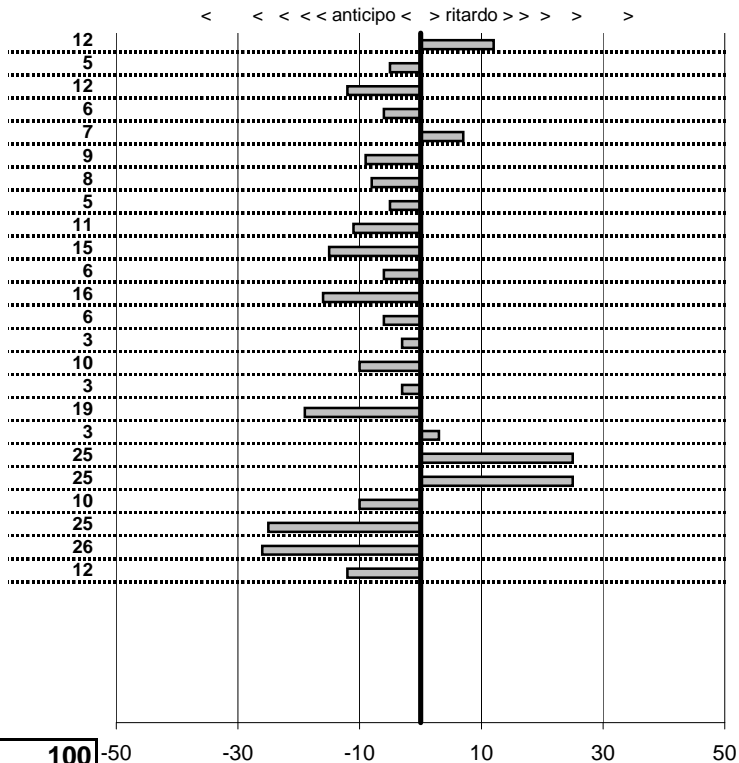

- Cronologi - Penalità - Statistiche -

TICCHIONI F.
LANCIA FULVIA

12

13 in classifica

prova	t.imposto	start	stop	t.netto
PA61-Campo Stella 1	0:09:48,00	10:14:25,20	10:24:13,32	0:09:48,12
PA62-Campo Stella 2	0:00:10,00	10:24:13,32	10:24:23,27	0:00:09,95
PA63-Campo Stella 3	0:00:05,00	10:24:23,27	10:24:28,15	0:00:04,88
PA64-Campo Stella 4	0:00:09,00	10:24:28,15	10:24:37,09	0:00:08,94
PA65-Vallolina discesa 1	0:09:16,00	10:24:37,09	10:33:53,16	0:09:16,07
PA66-Vallolina discesa 2	0:00:10,00	10:33:53,16	10:34:03,07	0:00:09,91
PA67-Vallolina discesa 3	0:00:05,00	10:34:03,07	10:34:07,99	0:00:04,92
PA68-Vallolina discesa 4	0:00:05,00	10:34:07,99	10:34:12,94	0:00:04,95
PA69-Pian de Roche 1	1:11:29,00	10:34:12,94	11:45:41,83	0:71:28,89
PA70-Pian de Roche 2	0:00:09,00	11:45:41,83	11:45:50,68	0:00:08,85
PA71-Pian de Roche 3	0:00:05,00	11:45:50,68	11:45:55,62	0:00:04,94
PA72-Pian de Roche 4	0:00:05,00	11:45:55,62	11:46:00,46	0:00:04,84
PA73-Campoforogna 1	0:09:09,00	11:46:00,46	11:55:09,40	0:09:08,94
PA74-Campoforogna 2	0:00:05,00	11:55:09,40	11:55:14,37	0:00:04,97
PA75-Campoforogna 3	0:00:11,00	11:55:14,37	11:55:25,27	0:00:10,90
PA76-Campoforogna 4	0:00:05,00	11:55:25,27	11:55:30,24	0:00:04,97
PA77-Piaz. Malga 1	0:03:45,00	11:55:30,24	11:59:15,05	0:03:44,81
PA78-Piaz. Malga 2	0:00:11,00	11:59:15,05	11:59:26,08	0:00:11,03
PA79-Piaz. Malga 3	0:00:05,00	11:59:26,08	11:59:31,33	0:00:05,25
PA80-Piaz. Malga 4	0:00:05,00	11:59:31,33	11:59:36,58	0:00:05,25
PA81-Pian de Valli 1	0:03:00,00	11:59:36,58	12:02:36,48	0:02:59,90
PA82-Pian de Valli 2	0:00:11,00	12:02:36,48	12:02:47,23	0:00:10,75
PA83-Pian de Valli 3	0:00:11,00	12:02:47,23	12:02:57,97	0:00:10,74
PA84-Pian de Valli 4	0:00:05,00	12:02:57,97	12:03:02,85	0:00:04,88