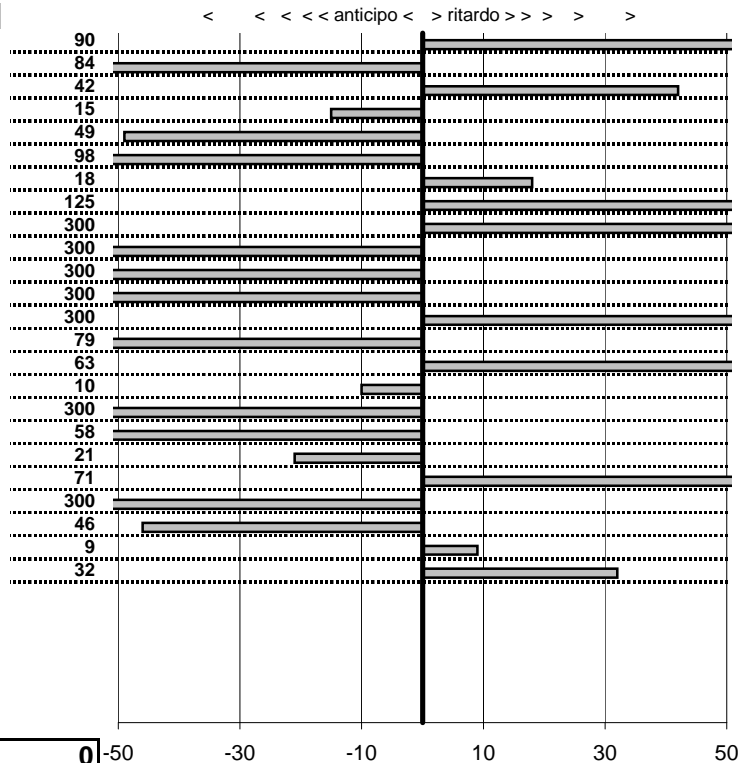

- Cronologi - Penalità - Statistiche -

ANGELINI P.
LANCIA FLAVIA COUPE

52

35 in classifica

prova	t.imposto	start	stop	t.netto
PA61-Campo Stella 1	0:09:48,00	10:54:19,47	11:04:08,37	0:09:48,90
PA62-Campo Stella 2	0:00:10,00	11:04:08,37	11:04:17,53	0:00:09,16
PA63-Campo Stella 3	0:00:05,00	11:04:17,53	11:04:22,95	0:00:05,42
PA64-Campo Stella 4	0:00:09,00	11:04:22,95	11:04:31,80	0:00:08,85
PA65-Vallolina discesa 1	0:09:16,00	11:04:31,80	11:13:47,31	0:09:15,51
PA66-Vallolina discesa 2	0:00:10,00	11:13:47,31	11:13:56,33	0:00:09,02
PA67-Vallolina discesa 3	0:00:05,00	11:13:56,33	11:14:01,51	0:00:05,18
PA68-Vallolina discesa 4	0:00:05,00	11:14:01,51	11:14:07,76	0:00:06,25
PA69-Pian de Roche 1	1:11:29,00	11:14:07,76	00:00:00,01	6:74:07,75
PA70-Pian de Roche 2	0:00:09,00	00:00:00,01	00:00:00,12	0:00:00,11
PA71-Pian de Roche 3	0:00:05,00	00:00:00,12	00:00:00,12	0:00:00,00
PA72-Pian de Roche 4	0:00:05,00	00:00:00,12	00:00:00,12	0:00:00,00
PA73-Campoforogna 1	0:09:09,00	00:00:00,12	12:38:10,99	7:58:10,87
PA74-Campoforogna 2	0:00:05,00	12:38:10,99	12:38:15,20	0:00:04,21
PA75-Campoforogna 3	0:00:11,00	12:38:15,20	12:38:26,83	0:00:11,63
PA76-Campoforogna 4	0:00:05,00	12:38:26,83	12:38:31,73	0:00:04,90
PA77-Piaz. Malga 1	0:03:45,00	12:38:31,73	12:41:26,80	0:02:55,07
PA78-Piaz. Malga 2	0:00:11,00	12:41:26,80	12:41:37,22	0:00:10,42
PA79-Piaz. Malga 3	0:00:05,00	12:41:37,22	12:41:42,01	0:00:04,79
PA80-Piaz. Malga 4	0:00:05,00	12:41:42,01	12:41:47,72	0:00:05,71
PA81-Pian de Valli 1	0:03:00,00	12:41:47,72	12:44:11,88	0:02:24,16
PA82-Pian de Valli 2	0:00:11,00	12:44:11,88	12:44:22,42	0:00:10,54
PA83-Pian de Valli 3	0:00:11,00	12:44:22,42	12:44:33,51	0:00:11,09
PA84-Pian de Valli 4	0:00:05,00	12:44:33,51	12:44:38,83	0:00:05,32