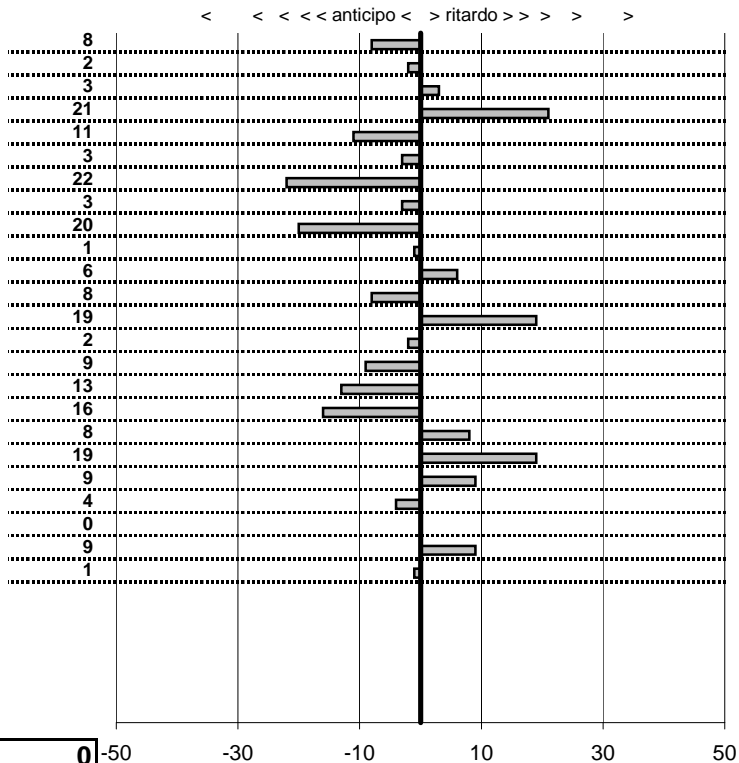

- Cronologi - Penalità - Statistiche -

DE ANGELIS P.
MINI COOPER 1000

7

15 in classifica

prova	t.imposto	start	stop	t.netto
PA61-Campo Stella 1	0:09:48,00	10:09:24,32	10:19:12,24	0:09:47,92
PA62-Campo Stella 2	0:00:10,00	10:19:12,24	10:19:22,22	0:00:09,98
PA63-Campo Stella 3	0:00:05,00	10:19:22,22	10:19:27,25	0:00:05,03
PA64-Campo Stella 4	0:00:09,00	10:19:27,25	10:19:36,46	0:00:09,21
PA65-Vallolina discesa 1	0:09:16,00	10:19:36,46	10:28:52,35	0:09:15,89
PA66-Vallolina discesa 2	0:00:10,00	10:28:52,35	10:29:02,32	0:00:09,97
PA67-Vallolina discesa 3	0:00:05,00	10:29:02,32	10:29:07,10	0:00:04,78
PA68-Vallolina discesa 4	0:00:05,00	10:29:07,10	10:29:12,07	0:00:04,97
PA69-Pian de Roche 1	1:11:29,00	10:29:12,07	11:40:40,87	0:71:28,80
PA70-Pian de Roche 2	0:00:09,00	11:40:40,87	11:40:49,86	0:00:08,99
PA71-Pian de Roche 3	0:00:05,00	11:40:49,86	11:40:54,92	0:00:05,06
PA72-Pian de Roche 4	0:00:05,00	11:40:54,92	11:40:59,84	0:00:04,92
PA73-Campoforogna 1	0:09:09,00	11:40:59,84	11:50:09,03	0:09:09,19
PA74-Campoforogna 2	0:00:05,00	11:50:09,03	11:50:14,01	0:00:04,98
PA75-Campoforogna 3	0:00:11,00	11:50:14,01	11:50:24,92	0:00:10,91
PA76-Campoforogna 4	0:00:05,00	11:50:24,92	11:50:29,79	0:00:04,87
PA77-Piaz. Malga 1	0:03:45,00	11:50:29,79	11:54:14,63	0:03:44,84
PA78-Piaz. Malga 2	0:00:11,00	11:54:14,63	11:54:25,71	0:00:11,08
PA79-Piaz. Malga 3	0:00:05,00	11:54:25,71	11:54:30,90	0:00:05,19
PA80-Piaz. Malga 4	0:00:05,00	11:54:30,90	11:54:35,99	0:00:05,09
PA81-Pian de Valli 1	0:03:00,00	11:54:35,99	11:57:35,95	0:02:59,96
PA82-Pian de Valli 2	0:00:11,00	11:57:35,95	11:57:46,95	0:00:11,00
PA83-Pian de Valli 3	0:00:11,00	11:57:46,95	11:57:58,04	0:00:11,09
PA84-Pian de Valli 4	0:00:05,00	11:57:58,04	11:58:03,03	0:00:04,99