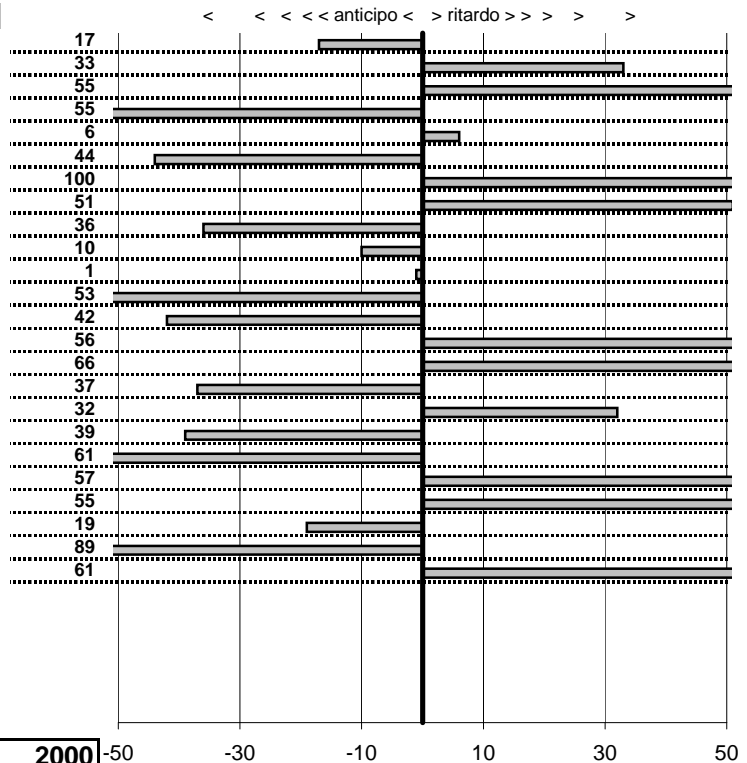

- Cronologi - Penalità - Statistiche -

Begliomini R.
LANCIA DELTA MARTINI 5

50

37 in classifica

prova	t.imposto	start	stop	t.netto
PA61-Campo Stella 1	0:09:48,00	10:52:13,46	11:02:01,29	0:09:47,83
PA62-Campo Stella 2	0:00:10,00	11:02:01,29	11:02:11,62	0:00:10,33
PA63-Campo Stella 3	0:00:05,00	11:02:11,62	11:02:17,17	0:00:05,55
PA64-Campo Stella 4	0:00:09,00	11:02:17,17	11:02:25,62	0:00:08,45
PA65-Vallolina discesa 1	0:09:16,00	11:02:25,62	11:11:41,68	0:09:16,06
PA66-Vallolina discesa 2	0:00:10,00	11:11:41,68	11:11:51,24	0:00:09,56
PA67-Vallolina discesa 3	0:00:05,00	11:11:51,24	11:11:57,24	0:00:06,00
PA68-Vallolina discesa 4	0:00:05,00	11:11:57,24	11:12:02,75	0:00:05,51
PA69-Pian de Roche 1	1:11:29,00	11:12:02,75	12:23:31,39	0:71:28,64
PA70-Pian de Roche 2	0:00:09,00	12:23:31,39	12:23:40,29	0:00:08,90
PA71-Pian de Roche 3	0:00:05,00	12:23:40,29	12:23:45,28	0:00:04,99
PA72-Pian de Roche 4	0:00:05,00	12:23:45,28	12:23:49,75	0:00:04,47
PA73-Campoforogna 1	0:09:09,00	12:23:49,75	12:32:58,33	0:09:08,58
PA74-Campoforogna 2	0:00:05,00	12:32:58,33	12:33:03,89	0:00:05,56
PA75-Campoforogna 3	0:00:11,00	12:33:03,89	12:33:15,55	0:00:11,66
PA76-Campoforogna 4	0:00:05,00	12:33:15,55	12:33:20,18	0:00:04,63
PA77-Piaz. Malga 1	0:03:45,00	12:33:20,18	12:37:05,50	0:03:45,32
PA78-Piaz. Malga 2	0:00:11,00	12:37:05,50	12:37:16,11	0:00:10,61
PA79-Piaz. Malga 3	0:00:05,00	12:37:16,11	12:37:20,50	0:00:04,39
PA80-Piaz. Malga 4	0:00:05,00	12:37:20,50	12:37:26,07	0:00:05,57
PA81-Pian de Valli 1	0:03:00,00	12:37:26,07	12:40:26,62	0:03:00,55
PA82-Pian de Valli 2	0:00:11,00	12:40:26,62	12:40:37,43	0:00:10,81
PA83-Pian de Valli 3	0:00:11,00	12:40:37,43	12:40:47,54	0:00:10,11
PA84-Pian de Valli 4	0:00:05,00	12:40:47,54	12:40:53,15	0:00:05,61