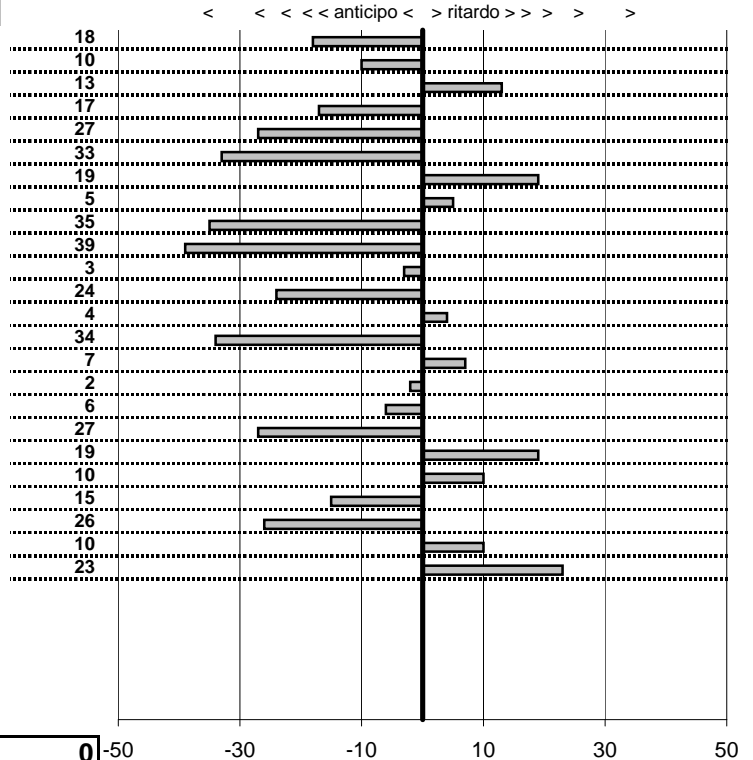

- Cronologi - Penalità - Statistiche -

FORMIGONI A.
 A 112 ABARTH

9

18 in classifica

prova	t.imposto	start	stop	t.netto
PA61-Campo Stella 1	0:09:48,00	10:11:13,52	10:21:01,34	0:09:47,82
PA62-Campo Stella 2	0:00:10,00	10:21:01,34	10:21:11,24	0:00:09,90
PA63-Campo Stella 3	0:00:05,00	10:21:11,24	10:21:16,37	0:00:05,13
PA64-Campo Stella 4	0:00:09,00	10:21:16,37	10:21:25,20	0:00:08,83
PA65-Vallolina discesa 1	0:09:16,00	10:21:25,20	10:30:40,93	0:09:15,73
PA66-Vallolina discesa 2	0:00:10,00	10:30:40,93	10:30:50,60	0:00:09,67
PA67-Vallolina discesa 3	0:00:05,00	10:30:50,60	10:30:55,79	0:00:05,19
PA68-Vallolina discesa 4	0:00:05,00	10:30:55,79	10:31:00,84	0:00:05,05
PA69-Pian de Roche 1	1:11:29,00	10:31:00,84	11:42:29,49	0:71:28,65
PA70-Pian de Roche 2	0:00:09,00	11:42:29,49	11:42:38,10	0:00:08,61
PA71-Pian de Roche 3	0:00:05,00	11:42:38,10	11:42:43,07	0:00:04,97
PA72-Pian de Roche 4	0:00:05,00	11:42:43,07	11:42:47,83	0:00:04,76
PA73-Campoforogna 1	0:09:09,00	11:42:47,83	11:51:56,87	0:09:09,04
PA74-Campoforogna 2	0:00:05,00	11:51:56,87	11:52:01,53	0:00:04,66
PA75-Campoforogna 3	0:00:11,00	11:52:01,53	11:52:12,60	0:00:11,07
PA76-Campoforogna 4	0:00:05,00	11:52:12,60	11:52:17,58	0:00:04,98
PA77-Piaz. Malga 1	0:03:45,00	11:52:17,58	11:56:02,52	0:03:44,94
PA78-Piaz. Malga 2	0:00:11,00	11:56:02,52	11:56:13,25	0:00:10,73
PA79-Piaz. Malga 3	0:00:05,00	11:56:13,25	11:56:18,44	0:00:05,19
PA80-Piaz. Malga 4	0:00:05,00	11:56:18,44	11:56:23,54	0:00:05,10
PA81-Pian de Valli 1	0:03:00,00	11:56:23,54	11:59:23,39	0:02:59,85
PA82-Pian de Valli 2	0:00:11,00	11:59:23,39	11:59:34,13	0:00:10,74
PA83-Pian de Valli 3	0:00:11,00	11:59:34,13	11:59:45,23	0:00:11,10
PA84-Pian de Valli 4	0:00:05,00	11:59:45,23	11:59:50,46	0:00:05,23