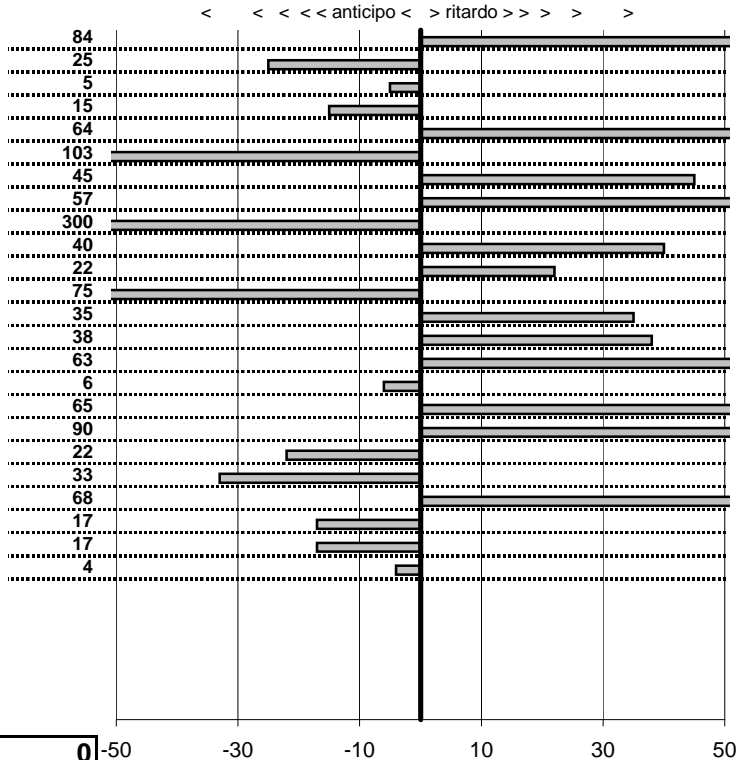

- Cronologi - Penalità - Statistiche -

COSTANTINI U.
ALFA ROMEO DUETTO

53

26 in classifica

prova	t.imposto	start	stop	t.netto
PA61-Campo Stella 1	0:09:48,00	10:55:12,51	11:05:01,35	0:09:48,84
PA62-Campo Stella 2	0:00:10,00	11:05:01,35	11:05:11,10	0:00:09,75
PA63-Campo Stella 3	0:00:05,00	11:05:11,10	11:05:16,05	0:00:04,95
PA64-Campo Stella 4	0:00:09,00	11:05:16,05	11:05:24,90	0:00:08,85
PA65-Vallolina discesa 1	0:09:16,00	11:05:24,90	11:14:41,54	0:09:16,64
PA66-Vallolina discesa 2	0:00:10,00	11:14:41,54	11:14:50,51	0:00:08,97
PA67-Vallolina discesa 3	0:00:05,00	11:14:50,51	11:14:55,96	0:00:05,45
PA68-Vallolina discesa 4	0:00:05,00	11:14:55,96	11:15:01,53	0:00:05,57
PA69-Pian de Roche 1	1:11:29,00	11:15:01,53	12:26:12,70	0:71:11,17
PA70-Pian de Roche 2	0:00:09,00	12:26:12,70	12:26:22,10	0:00:09,40
PA71-Pian de Roche 3	0:00:05,00	12:26:22,10	12:26:27,32	0:00:05,22
PA72-Pian de Roche 4	0:00:05,00	12:26:27,32	12:26:31,57	0:00:04,25
PA73-Campoforogna 1	0:09:09,00	12:26:31,57	12:35:40,92	0:09:09,35
PA74-Campoforogna 2	0:00:05,00	12:35:40,92	12:35:46,30	0:00:05,38
PA75-Campoforogna 3	0:00:11,00	12:35:46,30	12:35:57,93	0:00:11,63
PA76-Campoforogna 4	0:00:05,00	12:35:57,93	12:36:02,87	0:00:04,94
PA77-Piaz. Malga 1	0:03:45,00	12:36:02,87	12:39:48,52	0:03:45,65
PA78-Piaz. Malga 2	0:00:11,00	12:39:48,52	12:40:00,42	0:00:11,90
PA79-Piaz. Malga 3	0:00:05,00	12:40:00,42	12:40:05,20	0:00:04,78
PA80-Piaz. Malga 4	0:00:05,00	12:40:05,20	12:40:09,87	0:00:04,67
PA81-Pian de Valli 1	0:03:00,00	12:40:09,87	12:43:10,55	0:03:00,68
PA82-Pian de Valli 2	0:00:11,00	12:43:10,55	12:43:21,38	0:00:10,83
PA83-Pian de Valli 3	0:00:11,00	12:43:21,38	12:43:32,21	0:00:10,83
PA84-Pian de Valli 4	0:00:05,00	12:43:32,21	12:43:37,17	0:00:04,96