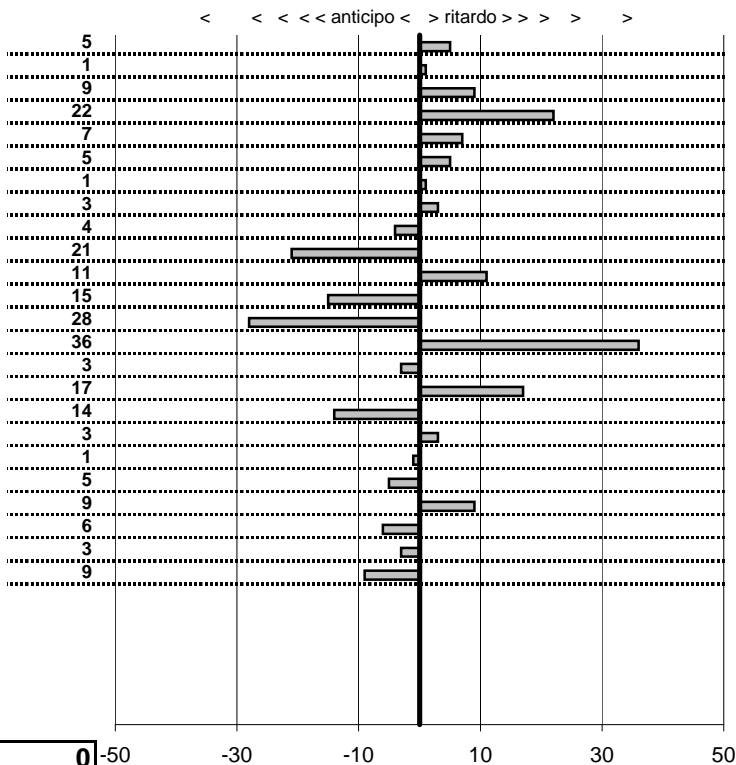

- Cronologi - Penalità - Statistiche -

BUCCIONI M.
ALFA ROMEO GIULIETTA

24

8 in classifica

prova	t.imposto	start	stop	t.netto
PA61-Campo Stella 1	0:09:48,00	10:26:26,57	10:36:14,62	0:09:48,05
PA62-Campo Stella 2	0:00:10,00	10:36:14,62	10:36:24,63	0:00:10,01
PA63-Campo Stella 3	0:00:05,00	10:36:24,63	10:36:29,72	0:00:05,09
PA64-Campo Stella 4	0:00:09,00	10:36:29,72	10:36:38,94	0:00:09,22
PA65-Vallolina discesa 1	0:09:16,00	10:36:38,94	10:45:55,01	0:09:16,07
PA66-Vallolina discesa 2	0:00:10,00	10:45:55,01	10:46:05,06	0:00:10,05
PA67-Vallolina discesa 3	0:00:05,00	10:46:05,06	10:46:10,07	0:00:05,01
PA68-Vallolina discesa 4	0:00:05,00	10:46:10,07	10:46:15,10	0:00:05,03
PA69-Pian de Roche 1	1:11:29,00	10:46:15,10	11:57:44,14	0:71:29,04
PA70-Pian de Roche 2	0:00:09,00	11:57:44,14	11:57:52,93	0:00:08,79
PA71-Pian de Roche 3	0:00:05,00	11:57:52,93	11:57:58,04	0:00:05,11
PA72-Pian de Roche 4	0:00:05,00	11:57:58,04	11:58:02,89	0:00:04,85
PA73-Campoforogna 1	0:09:09,00	11:58:02,89	12:07:11,61	0:09:08,72
PA74-Campoforogna 2	0:00:05,00	12:07:11,61	12:07:16,97	0:00:05,36
PA75-Campoforogna 3	0:00:11,00	12:07:16,97	12:07:27,94	0:00:10,97
PA76-Campoforogna 4	0:00:05,00	12:07:27,94	12:07:33,11	0:00:05,17
PA77-Piaz. Malga 1	0:03:45,00	12:07:33,11	12:11:17,97	0:03:44,86
PA78-Piaz. Malga 2	0:00:11,00	12:11:17,97	12:11:29,00	0:00:11,03
PA79-Piaz. Malga 3	0:00:05,00	12:11:29,00	12:11:33,99	0:00:04,99
PA80-Piaz. Malga 4	0:00:05,00	12:11:33,99	12:11:38,94	0:00:04,95
PA81-Pian de Valli 1	0:03:00,00	12:11:38,94	12:14:39,03	0:03:00,09
PA82-Pian de Valli 2	0:00:11,00	12:14:39,03	12:14:49,97	0:00:10,94
PA83-Pian de Valli 3	0:00:11,00	12:14:49,97	12:15:00,94	0:00:10,97
PA84-Pian de Valli 4	0:00:05,00	12:15:00,94	12:15:05,85	0:00:04,91