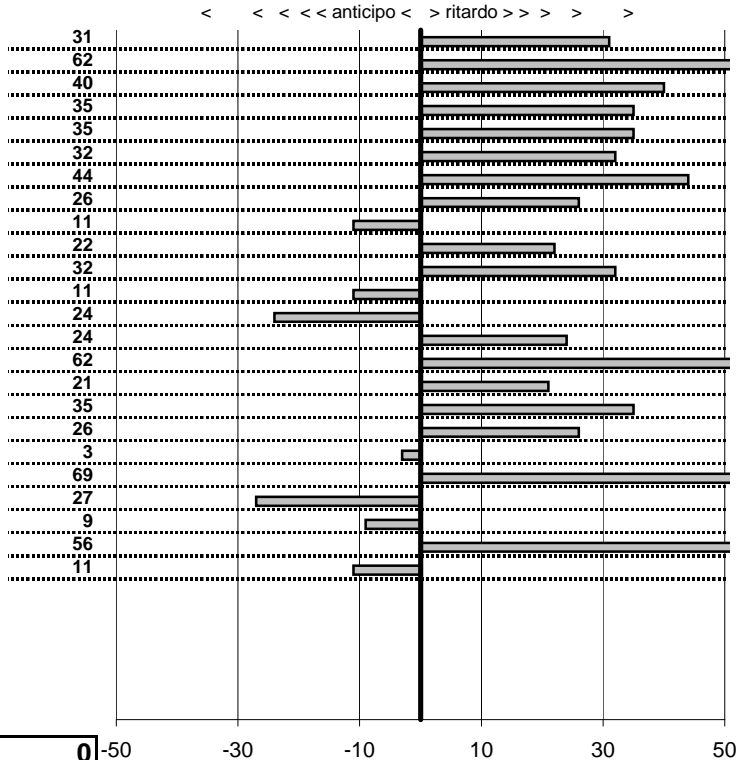

prova	t.imposto	start	stop	t.netto
PA61-Campo Stella 1	0:09:48,00	10:44:13,56	10:54:01,87	0:09:48,31
PA62-Campo Stella 2	0:00:10,00	10:54:01,87	10:54:12,49	0:00:10,62
PA63-Campo Stella 3	0:00:05,00	10:54:12,49	10:54:17,89	0:00:05,40
PA64-Campo Stella 4	0:00:09,00	10:54:17,89	10:54:27,24	0:00:09,35
PA65-Vallolina discesa 1	0:09:16,00	10:54:27,24	11:03:43,59	0:09:16,35
PA66-Vallolina discesa 2	0:00:10,00	11:03:43,59	11:03:53,91	0:00:10,32
PA67-Vallolina discesa 3	0:00:05,00	11:03:53,91	11:03:59,35	0:00:05,44
PA68-Vallolina discesa 4	0:00:05,00	11:03:59,35	11:04:04,61	0:00:05,26
PA69-Pian de Roche 1	1:11:29,00	11:04:04,61	12:15:33,72	0:71:29,11
PA70-Pian de Roche 2	0:00:09,00	12:15:33,72	12:15:42,94	0:00:09,22
PA71-Pian de Roche 3	0:00:05,00	12:15:42,94	12:15:48,26	0:00:05,32
PA72-Pian de Roche 4	0:00:05,00	12:15:48,26	12:15:53,15	0:00:04,89
PA73-Campoforogna 1	0:09:09,00	12:15:53,15	12:25:01,91	0:09:08,76
PA74-Campoforogna 2	0:00:05,00	12:25:01,91	12:25:07,15	0:00:05,24
PA75-Campoforogna 3	0:00:11,00	12:25:07,15	12:25:18,77	0:00:11,62
PA76-Campoforogna 4	0:00:05,00	12:25:18,77	12:25:23,98	0:00:05,21
PA77-Piaz. Malga 1	0:03:45,00	12:25:23,98	12:29:09,33	0:03:45,35
PA78-Piaz. Malga 2	0:00:11,00	12:29:09,33	12:29:20,59	0:00:11,26
PA79-Piaz. Malga 3	0:00:05,00	12:29:20,59	12:29:25,56	0:00:04,97
PA80-Piaz. Malga 4	0:00:05,00	12:29:25,56	12:29:31,25	0:00:05,69
PA81-Pian de Valli 1	0:03:00,00	12:29:31,25	12:32:30,98	0:02:59,73
PA82-Pian de Valli 2	0:00:11,00	12:32:30,98	12:32:41,89	0:00:10,91
PA83-Pian de Valli 3	0:00:11,00	12:32:41,89	12:32:53,45	0:00:11,56
PA84-Pian de Valli 4	0:00:05,00	12:32:53,45	12:32:58,34	0:00:04,89

SOMMA PENALITA' 3.992
MEDIA PENALITA' 47,5

ALTRE PENALITA' 0
TOTALE PENALITA' 11.976

Elaborazione dati a cura di CRONOVITERBO