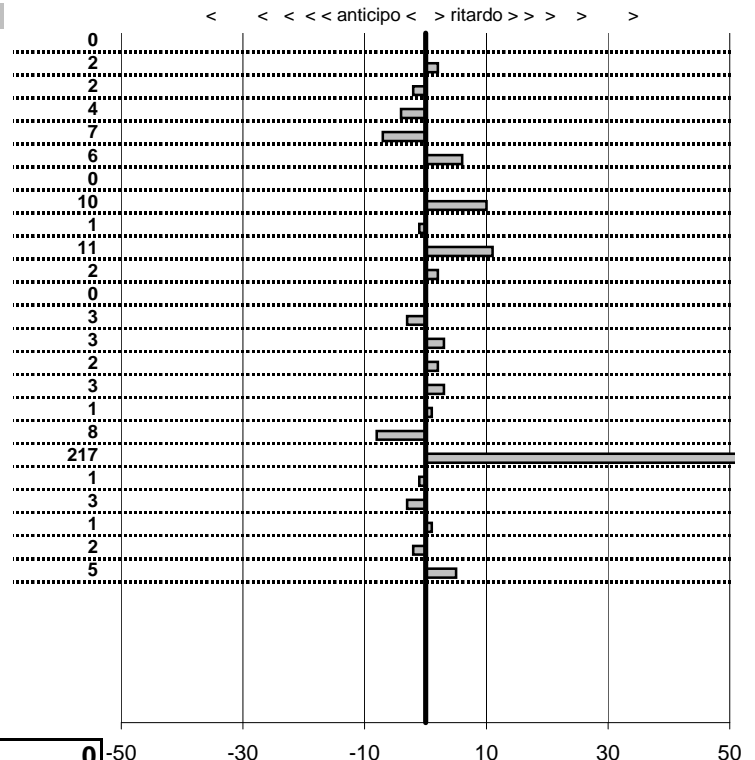

prova	t.imposto	start	stop	t.netto
PA61-Campo Stella 1	0:09:48,00	10:08:18,07	10:18:06,07	0:09:48,00
PA62-Campo Stella 2	0:00:10,00	10:18:06,07	10:18:16,09	0:00:10,02
PA63-Campo Stella 3	0:00:05,00	10:18:16,09	10:18:21,07	0:00:04,98
PA64-Campo Stella 4	0:00:09,00	10:18:21,07	10:18:30,03	0:00:08,96
PA65-Vallolina discesa 1	0:09:16,00	10:18:30,03	10:27:45,96	0:09:15,93
PA66-Vallolina discesa 2	0:00:10,00	10:27:45,96	10:27:56,02	0:00:10,06
PA67-Vallolina discesa 3	0:00:05,00	10:27:56,02	10:28:01,02	0:00:05,00
PA68-Vallolina discesa 4	0:00:05,00	10:28:01,02	10:28:06,12	0:00:05,10
PA69-Pian de Roche 1	1:11:29,00	10:28:06,12	11:39:35,11	0:71:28,99
PA70-Pian de Roche 2	0:00:09,00	11:39:35,11	11:39:44,22	0:00:09,11
PA71-Pian de Roche 3	0:00:05,00	11:39:44,22	11:39:49,24	0:00:05,02
PA72-Pian de Roche 4	0:00:05,00	11:39:49,24	11:39:54,24	0:00:05,00
PA73-Campoforogna 1	0:09:09,00	11:39:54,24	11:49:03,21	0:09:08,97
PA74-Campoforogna 2	0:00:05,00	11:49:03,21	11:49:08,24	0:00:05,03
PA75-Campoforogna 3	0:00:11,00	11:49:08,24	11:49:19,26	0:00:11,02
PA76-Campoforogna 4	0:00:05,00	11:49:19,26	11:49:24,29	0:00:05,03
PA77-Piaz. Malga 1	0:03:45,00	11:49:24,29	11:53:09,30	0:03:45,01
PA78-Piaz. Malga 2	0:00:11,00	11:53:09,30	11:53:20,22	0:00:10,92
PA79-Piaz. Malga 3	0:00:05,00	11:53:20,22	11:53:27,39	0:00:07,17
PA80-Piaz. Malga 4	0:00:05,00	11:53:27,39	11:53:32,38	0:00:04,99
PA81-Pian de Valli 1	0:03:00,00	11:53:32,38	11:56:32,35	0:02:59,97
PA82-Pian de Valli 2	0:00:11,00	11:56:32,35	11:56:43,36	0:00:11,01
PA83-Pian de Valli 3	0:00:11,00	11:56:43,36	11:56:54,34	0:00:10,98
PA84-Pian de Valli 4	0:00:05,00	11:56:54,34	11:56:59,39	0:00:05,05

SOMMA PENALITA' 668
MEDIA PENALITA' 8,0

ALTRE PENALITA' 0
TOTALE PENALITA' 1.169

Elaborazione dati a cura di CRONOVITERBO