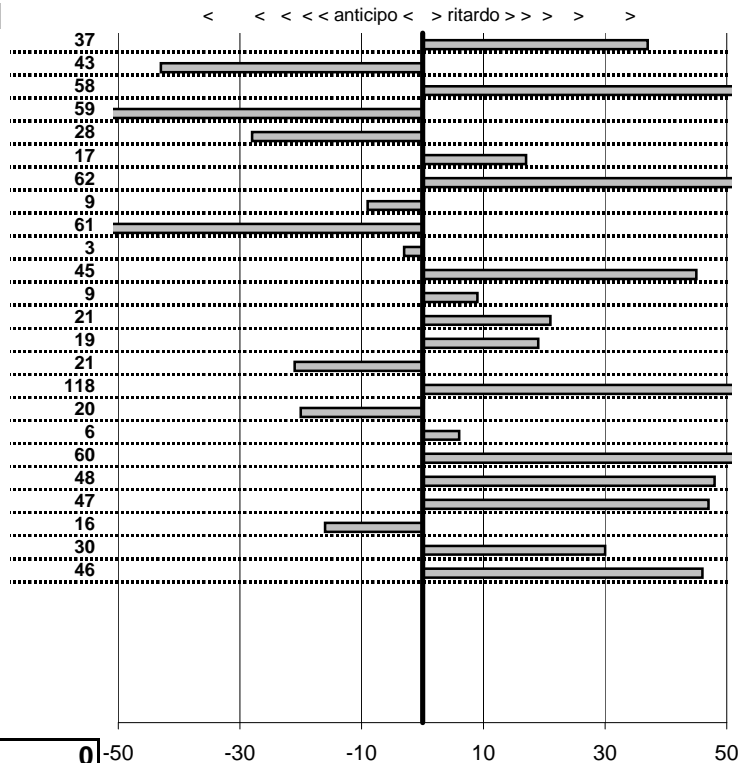

prova	t.imposto	start	stop	t.netto
PA61-Campo Stella 1	0:09:48,00	10:42:16,13	10:52:04,50	0:09:48,37
PA62-Campo Stella 2	0:00:10,00	10:52:04,50	10:52:14,07	0:00:09,57
PA63-Campo Stella 3	0:00:05,00	10:52:14,07	10:52:19,65	0:00:05,58
PA64-Campo Stella 4	0:00:09,00	10:52:19,65	10:52:28,06	0:00:08,41
PA65-Vallolina discesa 1	0:09:16,00	10:52:28,06	11:01:43,78	0:09:15,72
PA66-Vallolina discesa 2	0:00:10,00	11:01:43,78	11:01:53,95	0:00:10,17
PA67-Vallolina discesa 3	0:00:05,00	11:01:53,95	11:01:59,57	0:00:05,62
PA68-Vallolina discesa 4	0:00:05,00	11:01:59,57	11:02:04,48	0:00:04,91
PA69-Pian de Roche 1	1:11:29,00	11:02:04,48	12:13:32,87	0:71:28,39
PA70-Pian de Roche 2	0:00:09,00	12:13:32,87	12:13:41,84	0:00:08,97
PA71-Pian de Roche 3	0:00:05,00	12:13:41,84	12:13:47,29	0:00:05,45
PA72-Pian de Roche 4	0:00:05,00	12:13:47,29	12:13:52,38	0:00:05,09
PA73-Campoforogna 1	0:09:09,00	12:13:52,38	12:23:01,59	0:09:09,21
PA74-Campoforogna 2	0:00:05,00	12:23:01,59	12:23:06,78	0:00:05,19
PA75-Campoforogna 3	0:00:11,00	12:23:06,78	12:23:17,57	0:00:10,79
PA76-Campoforogna 4	0:00:05,00	12:23:17,57	12:23:23,75	0:00:06,18
PA77-Piaz. Malga 1	0:03:45,00	12:23:23,75	12:27:08,55	0:03:44,80
PA78-Piaz. Malga 2	0:00:11,00	12:27:08,55	12:27:19,61	0:00:11,06
PA79-Piaz. Malga 3	0:00:05,00	12:27:19,61	12:27:25,21	0:00:05,60
PA80-Piaz. Malga 4	0:00:05,00	12:27:25,21	12:27:30,69	0:00:05,48
PA81-Pian de Valli 1	0:03:00,00	12:27:30,69	12:30:31,16	0:03:00,47
PA82-Pian de Valli 2	0:00:11,00	12:30:31,16	12:30:42,00	0:00:10,84
PA83-Pian de Valli 3	0:00:11,00	12:30:42,00	12:30:53,30	0:00:11,30
PA84-Pian de Valli 4	0:00:05,00	12:30:53,30	12:30:58,76	0:00:05,46

SOMMA PENALITA' 3.365
MEDIA PENALITA' 40,1

ALTRE PENALITA' 0
TOTALE PENALITA' 5.855

Elaborazione dati a cura di CRONOVITERBO