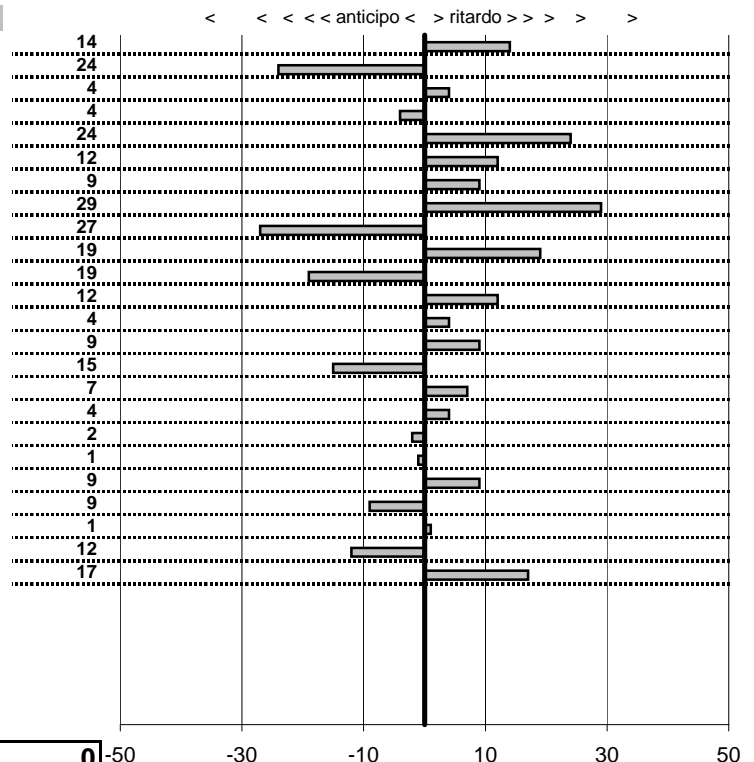

prova	t.imposto	start	stop	t.netto
PA61-Campo Stella 1	0:09:48,00	10:21:16,48	10:31:04,62	0:09:48,14
PA62-Campo Stella 2	0:00:10,00	10:31:04,62	10:31:14,38	0:00:09,76
PA63-Campo Stella 3	0:00:05,00	10:31:14,38	10:31:19,42	0:00:05,04
PA64-Campo Stella 4	0:00:09,00	10:31:19,42	10:31:28,38	0:00:08,96
PA65-Vallolina discesa 1	0:09:16,00	10:31:28,38	10:40:44,62	0:09:16,24
PA66-Vallolina discesa 2	0:00:10,00	10:40:44,62	10:40:54,74	0:00:10,12
PA67-Vallolina discesa 3	0:00:05,00	10:40:54,74	10:40:59,83	0:00:05,09
PA68-Vallolina discesa 4	0:00:05,00	10:40:59,83	10:41:05,12	0:00:05,29
PA69-Pian de Roche 1	1:11:29,00	10:41:05,12	11:52:33,85	0:71:28,73
PA70-Pian de Roche 2	0:00:09,00	11:52:33,85	11:52:43,04	0:00:09,19
PA71-Pian de Roche 3	0:00:05,00	11:52:43,04	11:52:47,85	0:00:04,81
PA72-Pian de Roche 4	0:00:05,00	11:52:47,85	11:52:52,97	0:00:05,12
PA73-Campoforogna 1	0:09:09,00	11:52:52,97	12:02:02,01	0:09:09,04
PA74-Campoforogna 2	0:00:05,00	12:02:02,01	12:02:07,10	0:00:05,09
PA75-Campoforogna 3	0:00:11,00	12:02:07,10	12:02:17,95	0:00:10,85
PA76-Campoforogna 4	0:00:05,00	12:02:17,95	12:02:23,02	0:00:05,07
PA77-Piaz. Malga 1	0:03:45,00	12:02:23,02	12:06:08,06	0:03:45,04
PA78-Piaz. Malga 2	0:00:11,00	12:06:08,06	12:06:19,04	0:00:10,98
PA79-Piaz. Malga 3	0:00:05,00	12:06:19,04	12:06:24,03	0:00:04,99
PA80-Piaz. Malga 4	0:00:05,00	12:06:24,03	12:06:29,12	0:00:05,09
PA81-Pian de Valli 1	0:03:00,00	12:06:29,12	12:09:29,03	0:02:59,91
PA82-Pian de Valli 2	0:00:11,00	12:09:29,03	12:09:40,04	0:00:11,01
PA83-Pian de Valli 3	0:00:11,00	12:09:40,04	12:09:50,92	0:00:10,88
PA84-Pian de Valli 4	0:00:05,00	12:09:50,92	12:09:56,09	0:00:05,17

SOMMA PENALITA' 958
MEDIA PENALITA' 11,4

ALTRE PENALITA' 0
TOTALE PENALITA' 1.686

Elaborazione dati a cura di CRONOVITERBO