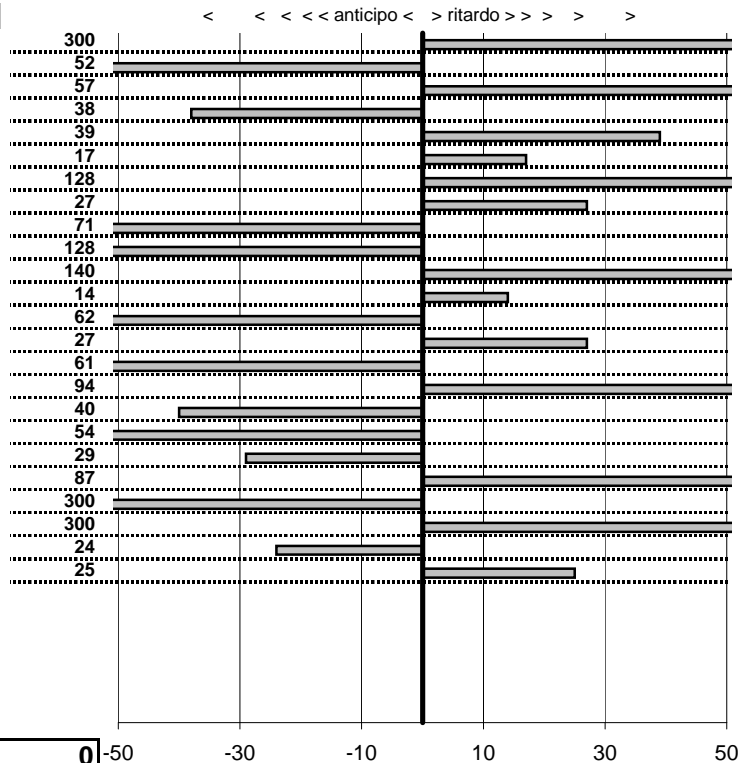

prova	t.imposto	start	stop	t.netto
PA61-Campo Stella 1	0:09:48,00	10:23:24,91	10:33:21,63	0:09:56,72
PA62-Campo Stella 2	0:00:10,00	10:33:21,63	10:33:31,11	0:00:09,48
PA63-Campo Stella 3	0:00:05,00	10:33:31,11	10:33:36,68	0:00:05,57
PA64-Campo Stella 4	0:00:09,00	10:33:36,68	10:33:45,30	0:00:08,62
PA65-Vallolina discesa 1	0:09:16,00	10:33:45,30	10:43:01,69	0:09:16,39
PA66-Vallolina discesa 2	0:00:10,00	10:43:01,69	10:43:11,86	0:00:10,17
PA67-Vallolina discesa 3	0:00:05,00	10:43:11,86	10:43:18,14	0:00:06,28
PA68-Vallolina discesa 4	0:00:05,00	10:43:18,14	10:43:23,41	0:00:05,27
PA69-Pian de Roche 1	1:11:29,00	10:43:23,41	11:54:51,70	0:71:28,29
PA70-Pian de Roche 2	0:00:09,00	11:54:51,70	11:54:59,42	0:00:07,72
PA71-Pian de Roche 3	0:00:05,00	11:54:59,42	11:55:05,82	0:00:06,40
PA72-Pian de Roche 4	0:00:05,00	11:55:05,82	11:55:10,96	0:00:05,14
PA73-Campoforogna 1	0:09:09,00	11:55:10,96	12:04:19,34	0:09:08,38
PA74-Campoforogna 2	0:00:05,00	12:04:19,34	12:04:24,61	0:00:05,27
PA75-Campoforogna 3	0:00:11,00	12:04:24,61	12:04:35,00	0:00:10,39
PA76-Campoforogna 4	0:00:05,00	12:04:35,00	12:04:40,94	0:00:05,94
PA77-Piaz. Malga 1	0:03:45,00	12:04:40,94	12:08:25,54	0:03:44,60
PA78-Piaz. Malga 2	0:00:11,00	12:08:25,54	12:08:36,00	0:00:10,46
PA79-Piaz. Malga 3	0:00:05,00	12:08:36,00	12:08:40,71	0:00:04,71
PA80-Piaz. Malga 4	0:00:05,00	12:08:40,71	12:08:46,58	0:00:05,87
PA81-Pian de Valli 1	0:03:00,00	12:08:46,58	12:11:41,92	0:02:55,34
PA82-Pian de Valli 2	0:00:11,00	12:11:41,92	12:11:57,53	0:00:15,61
PA83-Pian de Valli 3	0:00:11,00	12:11:57,53	12:12:08,29	0:00:10,76
PA84-Pian de Valli 4	0:00:05,00	12:12:08,29	12:12:13,54	0:00:05,25

SOMMA PENALITA' 8.393
MEDIA PENALITA' 99,9

ALTRE PENALITA' 0
TOTALE PENALITA' 14.352

Elaborazione dati a cura di CRONOVITERBO