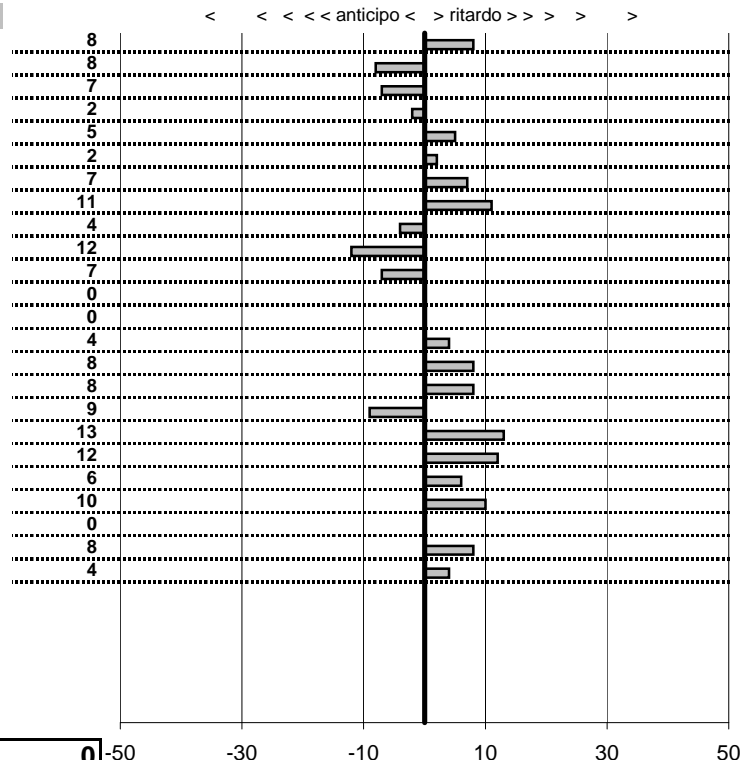

Car Club Capitolino
17° TROFEO del TERMINILLO
 RIETI 7-8 Novembre 2015

tempi e classifiche disponibili su www.cronoviterbo.net

- Cronologi - Penalità - Statistiche -

MAZZELLA G.
AUTOBIANCHI A 112 ABARTH

1

3 in classifica

prova	t.imposto	start	stop	t.netto
PA61-Campo Stella 1	0:09:48,00	10:03:17,09	10:13:05,17	0:09:48,08
PA62-Campo Stella 2	0:00:10,00	10:13:05,17	10:13:15,09	0:00:09,92
PA63-Campo Stella 3	0:00:05,00	10:13:15,09	10:13:20,02	0:00:04,93
PA64-Campo Stella 4	0:00:09,00	10:13:20,02	10:13:29,00	0:00:08,98
PA65-Vallolina discesa 1	0:09:16,00	10:13:29,00	10:22:45,05	0:09:16,05
PA66-Vallolina discesa 2	0:00:10,00	10:22:45,05	10:22:55,07	0:00:10,02
PA67-Vallolina discesa 3	0:00:05,00	10:22:55,07	10:23:00,14	0:00:05,07
PA68-Vallolina discesa 4	0:00:05,00	10:23:00,14	10:23:05,25	0:00:05,11
PA69-Pian de Roche 1	1:11:29,00	10:23:05,25	11:34:34,21	0:71:28,96
PA70-Pian de Roche 2	0:00:09,00	11:34:34,21	11:34:43,09	0:00:08,88
PA71-Pian de Roche 3	0:00:05,00	11:34:43,09	11:34:48,02	0:00:04,93
PA72-Pian de Roche 4	0:00:05,00	11:34:48,02	11:34:53,02	0:00:05,00
PA73-Campoforogna 1	0:09:09,00	11:34:53,02	11:44:02,02	0:09:09,00
PA74-Campoforogna 2	0:00:05,00	11:44:02,02	11:44:07,06	0:00:05,04
PA75-Campoforogna 3	0:00:11,00	11:44:07,06	11:44:18,14	0:00:11,08
PA76-Campoforogna 4	0:00:05,00	11:44:18,14	11:44:23,22	0:00:05,08
PA77-Piaz. Malga 1	0:03:45,00	11:44:23,22	11:48:08,13	0:03:44,91
PA78-Piaz. Malga 2	0:00:11,00	11:48:08,13	11:48:19,26	0:00:11,13
PA79-Piaz. Malga 3	0:00:05,00	11:48:19,26	11:48:24,38	0:00:05,12
PA80-Piaz. Malga 4	0:00:05,00	11:48:24,38	11:48:29,44	0:00:05,06
PA81-Pian de Valli 1	0:03:00,00	11:48:29,44	11:51:29,54	0:03:00,10
PA82-Pian de Valli 2	0:00:11,00	11:51:29,54	11:51:40,54	0:00:11,00
PA83-Pian de Valli 3	0:00:11,00	11:51:40,54	11:51:51,62	0:00:11,08
PA84-Pian de Valli 4	0:00:05,00	11:51:51,62	11:51:56,66	0:00:05,04