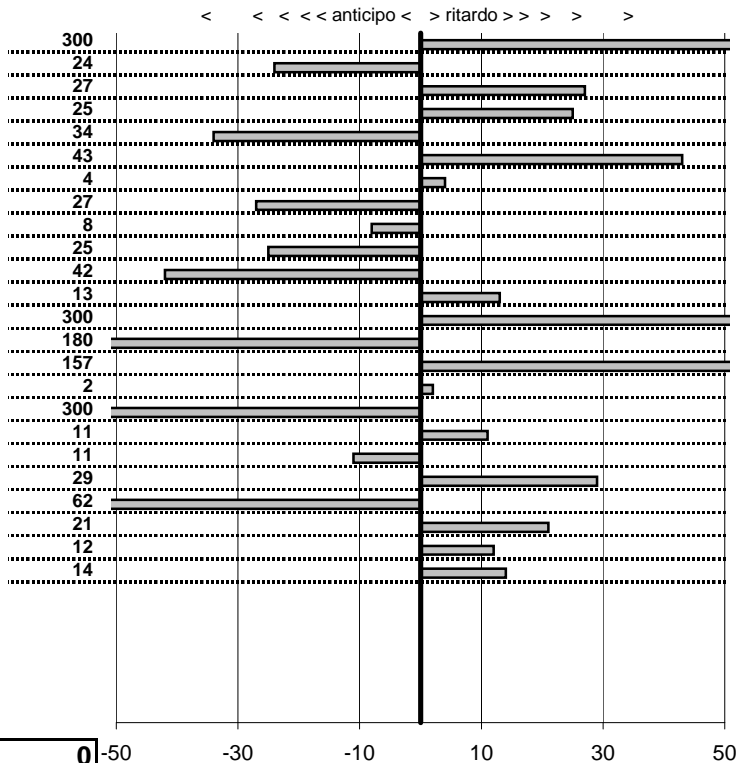

- Cronologi - Penalità - Statistiche -

NATALI G.
RITMO ABARTH 130

47

41 in classifica

prova	t.imposto	start	stop	t.netto
PA61-Campo Stella 1	0:09:48,00	10:49:08,27	10:59:07,41	0:09:59,14
PA62-Campo Stella 2	0:00:10,00	10:59:07,41	10:59:17,17	0:00:09,76
PA63-Campo Stella 3	0:00:05,00	10:59:17,17	10:59:22,44	0:00:05,27
PA64-Campo Stella 4	0:00:09,00	10:59:22,44	10:59:31,69	0:00:09,25
PA65-Vallolina discesa 1	0:09:16,00	10:59:31,69	11:08:47,35	0:09:15,66
PA66-Vallolina discesa 2	0:00:10,00	11:08:47,35	11:08:57,78	0:00:10,43
PA67-Vallolina discesa 3	0:00:05,00	11:08:57,78	11:09:02,82	0:00:05,04
PA68-Vallolina discesa 4	0:00:05,00	11:09:02,82	11:09:07,55	0:00:04,73
PA69-Pian de Roche 1	1:11:29,00	11:09:07,55	12:20:36,63	0:71:29,08
PA70-Pian de Roche 2	0:00:09,00	12:20:36,63	12:20:45,38	0:00:08,75
PA71-Pian de Roche 3	0:00:05,00	12:20:45,38	12:20:49,96	0:00:04,58
PA72-Pian de Roche 4	0:00:05,00	12:20:49,96	12:20:55,09	0:00:05,13
PA73-Campoforogna 1	0:09:09,00	12:20:55,09	12:30:33,63	0:09:38,54
PA74-Campoforogna 2	0:00:05,00	12:30:33,63	12:30:36,83	0:00:03,20
PA75-Campoforogna 3	0:00:11,00	12:30:36,83	12:30:49,40	0:00:12,57
PA76-Campoforogna 4	0:00:05,00	12:30:49,40	12:30:54,42	0:00:05,02
PA77-Piaz. Malga 1	0:03:45,00	12:30:54,42	12:34:10,34	0:03:15,92
PA78-Piaz. Malga 2	0:00:11,00	12:34:10,34	12:34:21,45	0:00:11,11
PA79-Piaz. Malga 3	0:00:05,00	12:34:21,45	12:34:26,34	0:00:04,89
PA80-Piaz. Malga 4	0:00:05,00	12:34:26,34	12:34:31,63	0:00:05,29
PA81-Pian de Valli 1	0:03:00,00	12:34:31,63	12:37:31,01	0:02:59,38
PA82-Pian de Valli 2	0:00:11,00	12:37:31,01	12:37:42,22	0:00:11,21
PA83-Pian de Valli 3	0:00:11,00	12:37:42,22	12:37:53,34	0:00:11,12
PA84-Pian de Valli 4	0:00:05,00	12:37:53,34	12:37:58,48	0:00:05,14