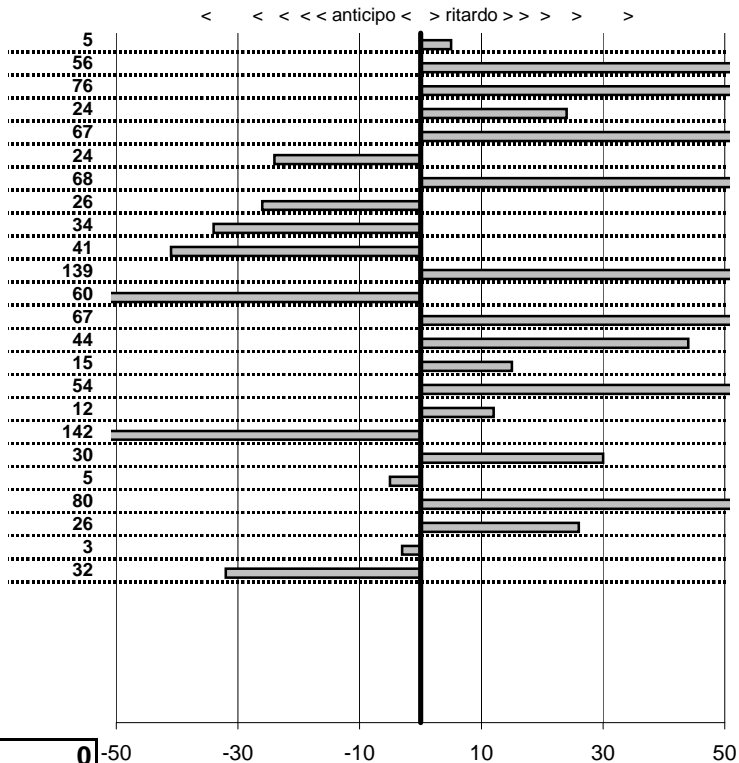

prova	t.imposto	start	stop	t.netto
PA61-Campo Stella 1	0:09:48,00	10:36:16,23	10:46:04,28	0:09:48,05
PA62-Campo Stella 2	0:00:10,00	10:46:04,28	10:46:14,84	0:00:10,56
PA63-Campo Stella 3	0:00:05,00	10:46:14,84	10:46:20,60	0:00:05,76
PA64-Campo Stella 4	0:00:09,00	10:46:20,60	10:46:29,84	0:00:09,24
PA65-Vallolina discesa 1	0:09:16,00	10:46:29,84	10:55:46,51	0:09:16,67
PA66-Vallolina discesa 2	0:00:10,00	10:55:46,51	10:55:56,27	0:00:09,76
PA67-Vallolina discesa 3	0:00:05,00	10:55:56,27	10:56:01,95	0:00:05,68
PA68-Vallolina discesa 4	0:00:05,00	10:56:01,95	10:56:06,69	0:00:04,74
PA69-Pian de Roche 1	1:11:29,00	10:56:06,69	12:07:36,03	0:71:29,34
PA70-Pian de Roche 2	0:00:09,00	12:07:36,03	12:07:44,62	0:00:08,59
PA71-Pian de Roche 3	0:00:05,00	12:07:44,62	12:07:51,01	0:00:06,39
PA72-Pian de Roche 4	0:00:05,00	12:07:51,01	12:07:55,41	0:00:04,40
PA73-Campoforogna 1	0:09:09,00	12:07:55,41	12:17:05,08	0:09:09,67
PA74-Campoforogna 2	0:00:05,00	12:17:05,08	12:17:10,52	0:00:05,44
PA75-Campoforogna 3	0:00:11,00	12:17:10,52	12:17:21,67	0:00:11,15
PA76-Campoforogna 4	0:00:05,00	12:17:21,67	12:17:27,21	0:00:05,54
PA77-Piaz. Malga 1	0:03:45,00	12:17:27,21	12:21:12,33	0:03:45,12
PA78-Piaz. Malga 2	0:00:11,00	12:21:12,33	12:21:21,91	0:00:09,58
PA79-Piaz. Malga 3	0:00:05,00	12:21:21,91	12:21:27,21	0:00:05,30
PA80-Piaz. Malga 4	0:00:05,00	12:21:27,21	12:21:32,16	0:00:04,95
PA81-Pian de Valli 1	0:03:00,00	12:21:32,16	12:24:32,96	0:03:00,80
PA82-Pian de Valli 2	0:00:11,00	12:24:32,96	12:24:44,22	0:00:11,26
PA83-Pian de Valli 3	0:00:11,00	12:24:44,22	12:24:55,19	0:00:10,97
PA84-Pian de Valli 4	0:00:05,00	12:24:55,19	12:24:59,87	0:00:04,68

SOMMA PENALITA' 5.473
MEDIA PENALITA' 65,2

ALTRE PENALITA' 0
TOTALE PENALITA' 9.085

Elaborazione dati a cura di CRONOVITERBO