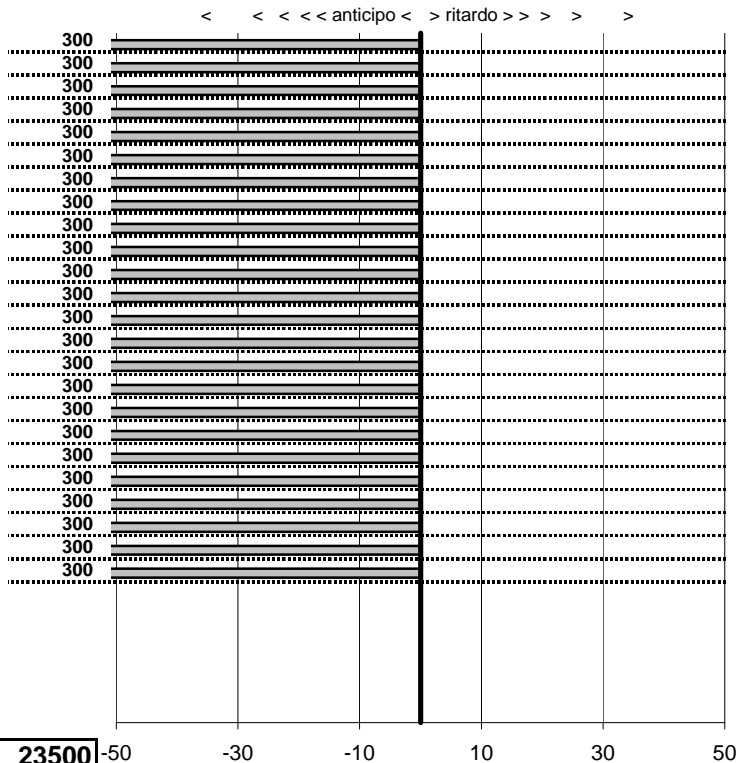

prova	t.imposto	start	stop	t.netto
PA61-Campo Stella 1	0:09:48,00	00:00:00,00	00:00:00,00	0:00:00,00
PA62-Campo Stella 2	0:00:10,00	00:00:00,00	00:00:00,00	0:00:00,00
PA63-Campo Stella 3	0:00:05,00	00:00:00,00	00:00:00,00	0:00:00,00
PA64-Campo Stella 4	0:00:09,00	00:00:00,00	00:00:00,00	0:00:00,00
PA65-Vallolina discesa 1	0:09:16,00	00:00:00,00	00:00:00,00	0:00:00,00
PA66-Vallolina discesa 2	0:00:10,00	00:00:00,00	00:00:00,00	0:00:00,00
PA67-Vallolina discesa 3	0:00:05,00	00:00:00,00	00:00:00,00	0:00:00,00
PA68-Vallolina discesa 4	0:00:05,00	00:00:00,00	00:00:00,00	0:00:00,00
PA69-Pian de Roche 1	1:11:29,00	00:00:00,00	00:00:00,00	0:00:00,00
PA70-Pian de Roche 2	0:00:09,00	00:00:00,00	00:00:00,00	0:00:00,00
PA71-Pian de Roche 3	0:00:05,00	00:00:00,00	00:00:00,00	0:00:00,00
PA72-Pian de Roche 4	0:00:05,00	00:00:00,00	00:00:00,00	0:00:00,00
PA73-Campoforogna 1	0:09:09,00	00:00:00,00	00:00:00,00	0:00:00,00
PA74-Campoforogna 2	0:00:05,00	00:00:00,00	00:00:00,00	0:00:00,00
PA75-Campoforogna 3	0:00:11,00	00:00:00,00	00:00:00,00	0:00:00,00
PA76-Campoforogna 4	0:00:05,00	00:00:00,00	00:00:00,00	0:00:00,00
PA77-Piaz. Malga 1	0:03:45,00	00:00:00,00	00:00:00,00	0:00:00,00
PA78-Piaz. Malga 2	0:00:11,00	00:00:00,00	00:00:00,00	0:00:00,00
PA79-Piaz. Malga 3	0:00:05,00	00:00:00,00	00:00:00,00	0:00:00,00
PA80-Piaz. Malga 4	0:00:05,00	00:00:00,00	00:00:00,00	0:00:00,00
PA81-Pian de Valli 1	0:03:00,00	00:00:00,00	00:00:00,00	0:00:00,00
PA82-Pian de Valli 2	0:00:11,00	00:00:00,00	00:00:00,00	0:00:00,00
PA83-Pian de Valli 3	0:00:11,00	00:00:00,00	00:00:00,00	0:00:00,00
PA84-Pian de Valli 4	0:00:05,00	00:00:00,00	00:00:00,00	0:00:00,00

SOMMA PENALITA' 6.586
MEDIA PENALITA' 178,0

ALTRE PENALITA' 23500
TOTALE PENALITA' 90.258

Elaborazione dati a cura di CRONOVITERBO