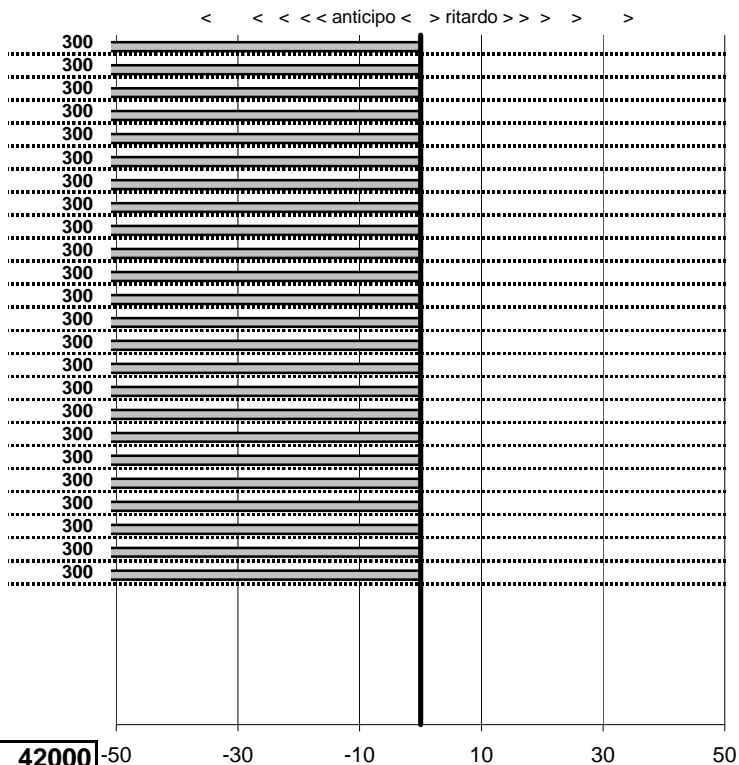

prova	t.imposto	start	stop	t.netto
PA61-Campo Stella 1	0:09:48,00	00:00:00,00	00:00:00,00	0:00:00,00
PA62-Campo Stella 2	0:00:10,00	00:00:00,00	00:00:00,00	0:00:00,00
PA63-Campo Stella 3	0:00:05,00	00:00:00,00	00:00:00,00	0:00:00,00
PA64-Campo Stella 4	0:00:09,00	00:00:00,00	00:00:00,00	0:00:00,00
PA65-Vallolina discesa 1	0:09:16,00	00:00:00,00	00:00:00,00	0:00:00,00
PA66-Vallolina discesa 2	0:00:10,00	00:00:00,00	00:00:00,00	0:00:00,00
PA67-Vallolina discesa 3	0:00:05,00	00:00:00,00	00:00:00,00	0:00:00,00
PA68-Vallolina discesa 4	0:00:05,00	00:00:00,00	00:00:00,00	0:00:00,00
PA69-Pian de Roche 1	1:11:29,00	00:00:00,00	00:00:00,00	0:00:00,00
PA70-Pian de Roche 2	0:00:09,00	00:00:00,00	00:00:00,00	0:00:00,00
PA71-Pian de Roche 3	0:00:05,00	00:00:00,00	00:00:00,00	0:00:00,00
PA72-Pian de Roche 4	0:00:05,00	00:00:00,00	00:00:00,00	0:00:00,00
PA73-Campoforogna 1	0:09:09,00	00:00:00,00	00:00:00,00	0:00:00,00
PA74-Campoforogna 2	0:00:05,00	00:00:00,00	00:00:00,00	0:00:00,00
PA75-Campoforogna 3	0:00:11,00	00:00:00,00	00:00:00,00	0:00:00,00
PA76-Campoforogna 4	0:00:05,00	00:00:00,00	00:00:00,00	0:00:00,00
PA77-Piaz. Malga 1	0:03:45,00	00:00:00,00	00:00:00,00	0:00:00,00
PA78-Piaz. Malga 2	0:00:11,00	00:00:00,00	00:00:00,00	0:00:00,00
PA79-Piaz. Malga 3	0:00:05,00	00:00:00,00	00:00:00,00	0:00:00,00
PA80-Piaz. Malga 4	0:00:05,00	00:00:00,00	00:00:00,00	0:00:00,00
PA81-Pian de Valli 1	0:03:00,00	00:00:00,00	00:00:00,00	0:00:00,00
PA82-Pian de Valli 2	0:00:11,00	00:00:00,00	00:00:00,00	0:00:00,00
PA83-Pian de Valli 3	0:00:11,00	00:00:00,00	00:00:00,00	0:00:00,00
PA84-Pian de Valli 4	0:00:05,00	00:00:00,00	00:00:00,00	0:00:00,00

SOMMA PENALITA' **0**
MEDIA PENALITA' **0,0**

ALTRE PENALITA' **42000**
TOTALE PENALITA' **126.000**

Elaborazione dati a cura di CRONOVITERBO