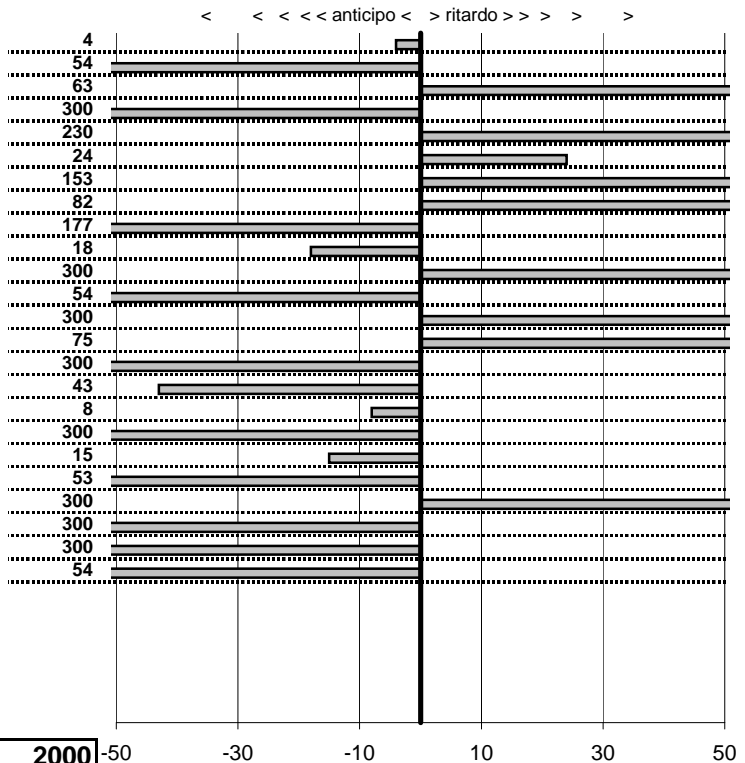

prova	t.imposto	start	stop	t.netto
PA61-Campo Stella 1	0:09:48,00	10:41:21,00	10:51:08,96	0:09:47,96
PA62-Campo Stella 2	0:00:10,00	10:51:08,96	10:51:18,42	0:00:09,46
PA63-Campo Stella 3	0:00:05,00	10:51:18,42	10:51:24,05	0:00:05,63
PA64-Campo Stella 4	0:00:09,00	10:51:24,05	10:51:28,93	0:00:04,88
PA65-Vallolina discesa 1	0:09:16,00	10:51:28,93	11:00:47,23	0:09:18,30
PA66-Vallolina discesa 2	0:00:10,00	11:00:47,23	11:00:57,47	0:00:10,24
PA67-Vallolina discesa 3	0:00:05,00	11:00:57,47	11:01:04,00	0:00:06,53
PA68-Vallolina discesa 4	0:00:05,00	11:01:04,00	11:01:09,82	0:00:05,82
PA69-Pian de Roche 1	1:11:29,00	11:01:09,82	12:12:37,05	0:71:27,23
PA70-Pian de Roche 2	0:00:09,00	12:12:37,05	12:12:45,87	0:00:08,82
PA71-Pian de Roche 3	0:00:05,00	12:12:45,87	12:12:54,41	0:00:08,54
PA72-Pian de Roche 4	0:00:05,00	12:12:54,41	12:12:58,87	0:00:04,46
PA73-Campoforogna 1	0:09:09,00	12:12:58,87	12:25:39,34	0:12:40,47
PA74-Campoforogna 2	0:00:05,00	12:25:39,34	12:25:45,09	0:00:05,75
PA75-Campoforogna 3	0:00:11,00	12:25:45,09	12:25:49,67	0:00:04,58
PA76-Campoforogna 4	0:00:05,00	12:25:49,67	12:25:54,24	0:00:04,57
PA77-Piaz. Malga 1	0:03:45,00	12:25:54,24	12:29:39,16	0:03:44,92
PA78-Piaz. Malga 2	0:00:11,00	12:29:39,16	12:29:44,36	0:00:05,20
PA79-Piaz. Malga 3	0:00:05,00	12:29:44,36	12:29:49,21	0:00:04,85
PA80-Piaz. Malga 4	0:00:05,00	12:29:49,21	12:29:53,68	0:00:04,47
PA81-Pian de Valli 1	0:03:00,00	12:29:53,68	12:33:07,69	0:03:14,01
PA82-Pian de Valli 2	0:00:11,00	12:33:07,69	12:33:13,85	0:00:06,16
PA83-Pian de Valli 3	0:00:11,00	12:33:13,85	12:33:18,83	0:00:04,98
PA84-Pian de Valli 4	0:00:05,00	12:33:18,83	12:33:23,29	0:00:04,46

SOMMA PENALITA' 13.734
MEDIA PENALITA' 171,7

ALTRE PENALITA' 2000
TOTALE PENALITA' 27.062

Elaborazione dati a cura di CRONOVITERBO