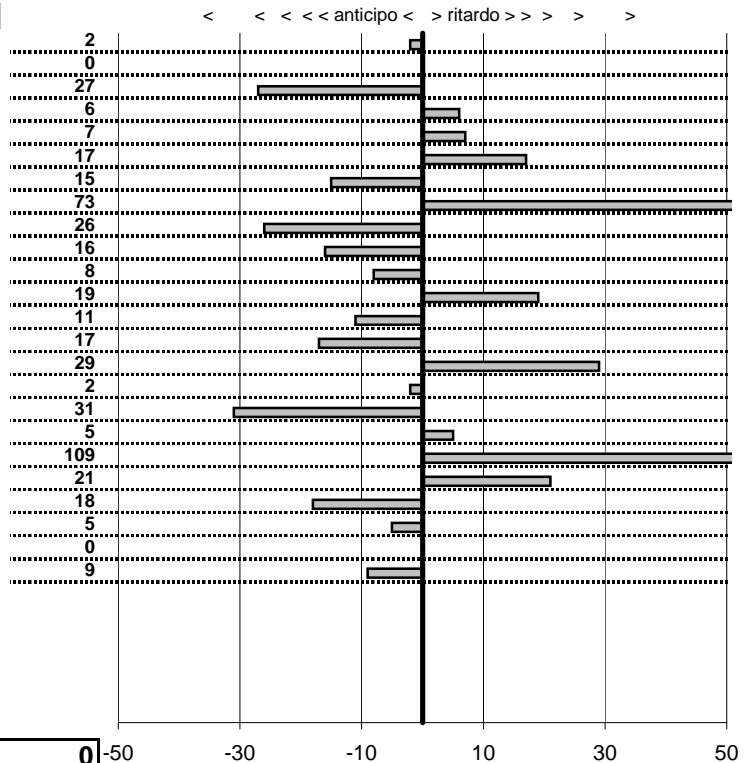

prova	t.imposto	start	stop	t.netto
PA61-Campo Stella 1	0:09:48,00	10:29:16,84	10:39:04,82	0:09:47,98
PA62-Campo Stella 2	0:00:10,00	10:39:04,82	10:39:14,82	0:00:10,00
PA63-Campo Stella 3	0:00:05,00	10:39:14,82	10:39:19,55	0:00:04,73
PA64-Campo Stella 4	0:00:09,00	10:39:19,55	10:39:28,61	0:00:09,06
PA65-Vallolina discesa 1	0:09:16,00	10:39:28,61	10:48:44,68	0:09:16,07
PA66-Vallolina discesa 2	0:00:10,00	10:48:44,68	10:48:54,85	0:00:10,17
PA67-Vallolina discesa 3	0:00:05,00	10:48:54,85	10:48:59,70	0:00:04,85
PA68-Vallolina discesa 4	0:00:05,00	10:48:59,70	10:49:05,43	0:00:05,73
PA69-Pian de Roche 1	1:11:29,00	10:49:05,43	12:00:34,17	0:71:28,74
PA70-Pian de Roche 2	0:00:09,00	12:00:34,17	12:00:43,01	0:00:08,84
PA71-Pian de Roche 3	0:00:05,00	12:00:43,01	12:00:47,93	0:00:04,92
PA72-Pian de Roche 4	0:00:05,00	12:00:47,93	12:00:53,12	0:00:05,19
PA73-Campoforogna 1	0:09:09,00	12:00:53,12	12:10:02,01	0:09:08,89
PA74-Campoforogna 2	0:00:05,00	12:10:02,01	12:10:06,84	0:00:04,83
PA75-Campoforogna 3	0:00:11,00	12:10:06,84	12:10:18,13	0:00:11,29
PA76-Campoforogna 4	0:00:05,00	12:10:18,13	12:10:23,11	0:00:04,98
PA77-Piaz. Malga 1	0:03:45,00	12:10:23,11	12:14:07,80	0:03:44,69
PA78-Piaz. Malga 2	0:00:11,00	12:14:07,80	12:14:18,85	0:00:11,05
PA79-Piaz. Malga 3	0:00:05,00	12:14:18,85	12:14:24,94	0:00:06,09
PA80-Piaz. Malga 4	0:00:05,00	12:14:24,94	12:14:30,15	0:00:05,21
PA81-Pian de Valli 1	0:03:00,00	12:14:30,15	12:17:29,97	0:02:59,82
PA82-Pian de Valli 2	0:00:11,00	12:17:29,97	12:17:40,92	0:00:10,95
PA83-Pian de Valli 3	0:00:11,00	12:17:40,92	12:17:51,92	0:00:11,00
PA84-Pian de Valli 4	0:00:05,00	12:17:51,92	12:17:56,83	0:00:04,91

SOMMA PENALITA' 1.704
MEDIA PENALITA' 20,3

ALTRE PENALITA' 0
TOTALE PENALITA' 3.016

Elaborazione dati a cura di CRONOVITERBO