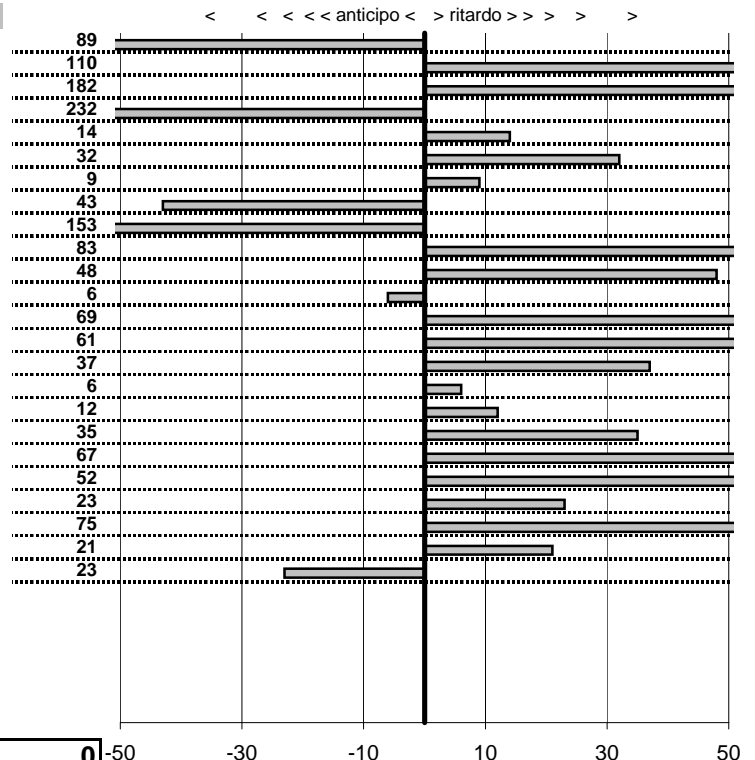

- Cronologi - Penalità - Statistiche -

MARRUCCI C.
LANCIA FULVIA COOPE

45

38 in classifica

prova	t.imposto	start	stop	t.netto
PA61-Campo Stella 1	0:09:48,00	10:47:24,53	10:57:11,64	0:09:47,11
PA62-Campo Stella 2	0:00:10,00	10:57:11,64	10:57:22,74	0:00:11,10
PA63-Campo Stella 3	0:00:05,00	10:57:22,74	10:57:29,56	0:00:06,82
PA64-Campo Stella 4	0:00:09,00	10:57:29,56	10:57:36,24	0:00:06,68
PA65-Vallolina discesa 1	0:09:16,00	10:57:36,24	11:06:52,38	0:09:16,14
PA66-Vallolina discesa 2	0:00:10,00	11:06:52,38	11:07:02,70	0:00:10,32
PA67-Vallolina discesa 3	0:00:05,00	11:07:02,70	11:07:07,79	0:00:05,09
PA68-Vallolina discesa 4	0:00:05,00	11:07:07,79	11:07:12,36	0:00:04,57
PA69-Pian de Roche 1	1:11:29,00	11:07:12,36	12:18:39,83	0:71:27,47
PA70-Pian de Roche 2	0:00:09,00	12:18:39,83	12:18:49,66	0:00:09,83
PA71-Pian de Roche 3	0:00:05,00	12:18:49,66	12:18:55,14	0:00:05,48
PA72-Pian de Roche 4	0:00:05,00	12:18:55,14	12:19:00,08	0:00:04,94
PA73-Campoforogna 1	0:09:09,00	12:19:00,08	12:28:09,77	0:09:09,69
PA74-Campoforogna 2	0:00:05,00	12:28:09,77	12:28:15,38	0:00:05,61
PA75-Campoforogna 3	0:00:11,00	12:28:15,38	12:28:26,75	0:00:11,37
PA76-Campoforogna 4	0:00:05,00	12:28:26,75	12:28:31,81	0:00:05,06
PA77-Piaz. Malga 1	0:03:45,00	12:28:31,81	12:32:16,93	0:03:45,12
PA78-Piaz. Malga 2	0:00:11,00	12:32:16,93	12:32:28,28	0:00:11,35
PA79-Piaz. Malga 3	0:00:05,00	12:32:28,28	12:32:33,95	0:00:05,67
PA80-Piaz. Malga 4	0:00:05,00	12:32:33,95	12:32:39,47	0:00:05,52
PA81-Pian de Valli 1	0:03:00,00	12:32:39,47	12:35:39,70	0:03:00,23
PA82-Pian de Valli 2	0:00:11,00	12:35:39,70	12:35:51,45	0:00:11,75
PA83-Pian de Valli 3	0:00:11,00	12:35:51,45	12:36:02,66	0:00:11,21
PA84-Pian de Valli 4	0:00:05,00	12:36:02,66	12:36:07,43	0:00:04,77