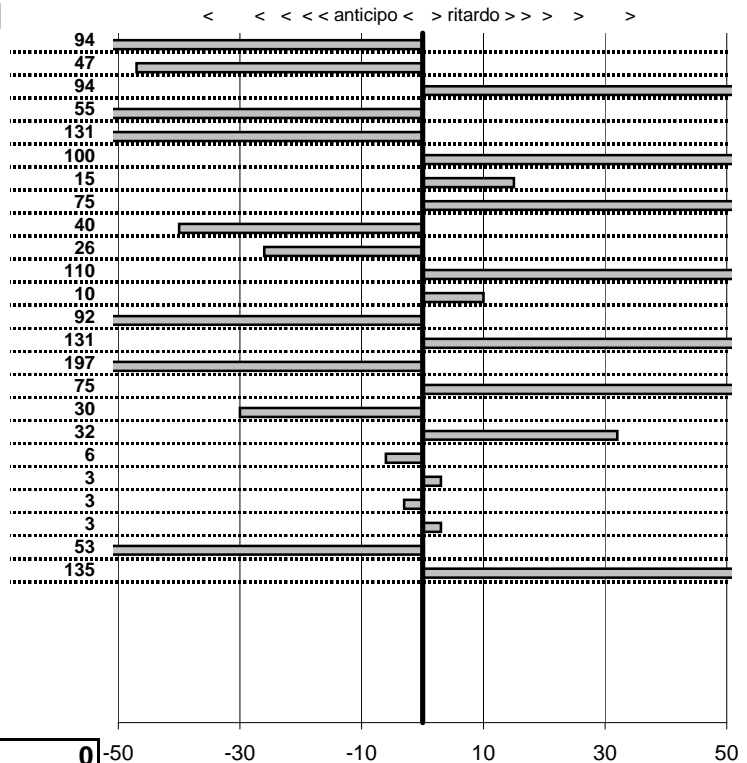

- Cronologi - Penalità - Statistiche -

NOTARNICOLA S. **23**
 MG A

31 in classifica

prova	t.imposto	start	stop	t.netto
PA61-Campo Stella 1	0:09:48,00	10:25:25,34	10:35:12,40	0:09:47,06
PA62-Campo Stella 2	0:00:10,00	10:35:12,40	10:35:21,93	0:00:09,53
PA63-Campo Stella 3	0:00:05,00	10:35:21,93	10:35:27,87	0:00:05,94
PA64-Campo Stella 4	0:00:09,00	10:35:27,87	10:35:36,32	0:00:08,45
PA65-Vallolina discesa 1	0:09:16,00	10:35:36,32	10:44:51,01	0:09:14,69
PA66-Vallolina discesa 2	0:00:10,00	10:44:51,01	10:45:02,01	0:00:11,00
PA67-Vallolina discesa 3	0:00:05,00	10:45:02,01	10:45:07,16	0:00:05,15
PA68-Vallolina discesa 4	0:00:05,00	10:45:07,16	10:45:12,91	0:00:05,75
PA69-Pian de Roche 1	1:11:29,00	10:45:12,91	11:56:41,51	0:71:28,60
PA70-Pian de Roche 2	0:00:09,00	11:56:41,51	11:56:50,25	0:00:08,74
PA71-Pian de Roche 3	0:00:05,00	11:56:50,25	11:56:56,35	0:00:06,10
PA72-Pian de Roche 4	0:00:05,00	11:56:56,35	11:57:01,45	0:00:05,10
PA73-Campoforogna 1	0:09:09,00	11:57:01,45	12:06:09,53	0:09:08,08
PA74-Campoforogna 2	0:00:05,00	12:06:09,53	12:06:15,84	0:00:06,31
PA75-Campoforogna 3	0:00:11,00	12:06:15,84	12:06:24,87	0:00:09,03
PA76-Campoforogna 4	0:00:05,00	12:06:24,87	12:06:30,62	0:00:05,75
PA77-Piaz. Malga 1	0:03:45,00	12:06:30,62	12:10:15,32	0:03:44,70
PA78-Piaz. Malga 2	0:00:11,00	12:10:15,32	12:10:26,64	0:00:11,32
PA79-Piaz. Malga 3	0:00:05,00	12:10:26,64	12:10:31,58	0:00:04,94
PA80-Piaz. Malga 4	0:00:05,00	12:10:31,58	12:10:36,61	0:00:05,03
PA81-Pian de Valli 1	0:03:00,00	12:10:36,61	12:13:36,58	0:02:59,97
PA82-Pian de Valli 2	0:00:11,00	12:13:36,58	12:13:47,61	0:00:11,03
PA83-Pian de Valli 3	0:00:11,00	12:13:47,61	12:13:58,08	0:00:10,47
PA84-Pian de Valli 4	0:00:05,00	12:13:58,08	12:14:04,43	0:00:06,35