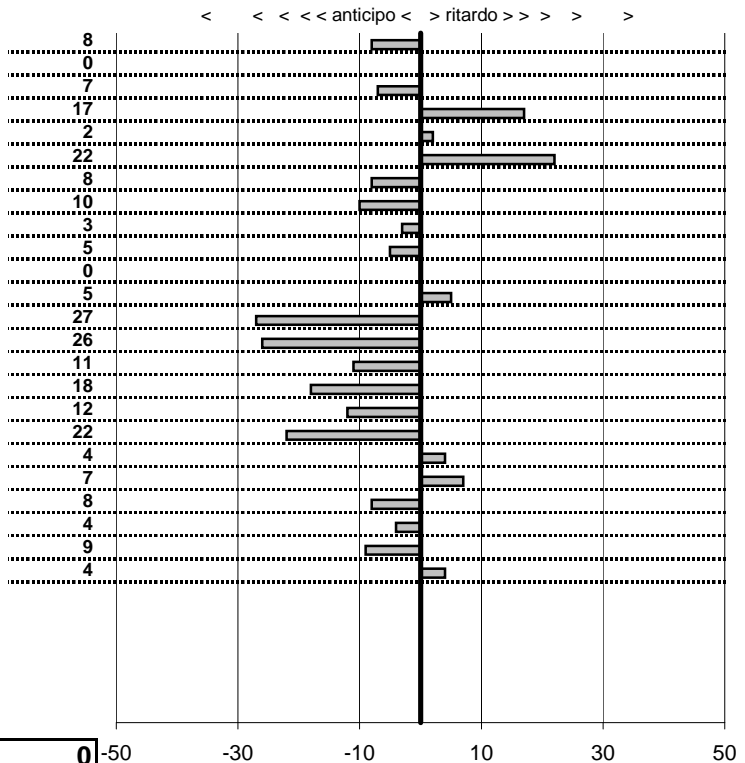

prova	t.imposto	start	stop	t.netto
PA61-Campo Stella 1	0:09:48,00	10:04:22,34	10:14:10,26	0:09:47,92
PA62-Campo Stella 2	0:00:10,00	10:14:10,26	10:14:20,26	0:00:10,00
PA63-Campo Stella 3	0:00:05,00	10:14:20,26	10:14:25,19	0:00:04,93
PA64-Campo Stella 4	0:00:09,00	10:14:25,19	10:14:34,36	0:00:09,17
PA65-Vallolina discesa 1	0:09:16,00	10:14:34,36	10:23:50,38	0:09:16,02
PA66-Vallolina discesa 2	0:00:10,00	10:23:50,38	10:24:00,60	0:00:10,22
PA67-Vallolina discesa 3	0:00:05,00	10:24:00,60	10:24:05,52	0:00:04,92
PA68-Vallolina discesa 4	0:00:05,00	10:24:05,52	10:24:10,42	0:00:04,90
PA69-Pian de Roche 1	1:11:29,00	10:24:10,42	11:35:39,39	0:71:28,97
PA70-Pian de Roche 2	0:00:09,00	11:35:39,39	11:35:48,34	0:00:08,95
PA71-Pian de Roche 3	0:00:05,00	11:35:48,34	11:35:53,34	0:00:05,00
PA72-Pian de Roche 4	0:00:05,00	11:35:53,34	11:35:58,39	0:00:05,05
PA73-Campoforogna 1	0:09:09,00	11:35:58,39	11:45:07,12	0:09:08,73
PA74-Campoforogna 2	0:00:05,00	11:45:07,12	11:45:11,86	0:00:04,74
PA75-Campoforogna 3	0:00:11,00	11:45:11,86	11:45:22,75	0:00:10,89
PA76-Campoforogna 4	0:00:05,00	11:45:22,75	11:45:27,57	0:00:04,82
PA77-Piaz. Malga 1	0:03:45,00	11:45:27,57	11:49:12,45	0:03:44,88
PA78-Piaz. Malga 2	0:00:11,00	11:49:12,45	11:49:23,23	0:00:10,78
PA79-Piaz. Malga 3	0:00:05,00	11:49:23,23	11:49:28,27	0:00:05,04
PA80-Piaz. Malga 4	0:00:05,00	11:49:28,27	11:49:33,34	0:00:05,07
PA81-Pian de Valli 1	0:03:00,00	11:49:33,34	11:52:33,26	0:02:59,92
PA82-Pian de Valli 2	0:00:11,00	11:52:33,26	11:52:44,22	0:00:10,96
PA83-Pian de Valli 3	0:00:11,00	11:52:44,22	11:52:55,13	0:00:10,91
PA84-Pian de Valli 4	0:00:05,00	11:52:55,13	11:53:00,17	0:00:05,04

SOMMA PENALITA' 1.191
MEDIA PENALITA' 14,2

ALTRE PENALITA' 0
TOTALE PENALITA' 2.060

Elaborazione dati a cura di CRONOVITERBO