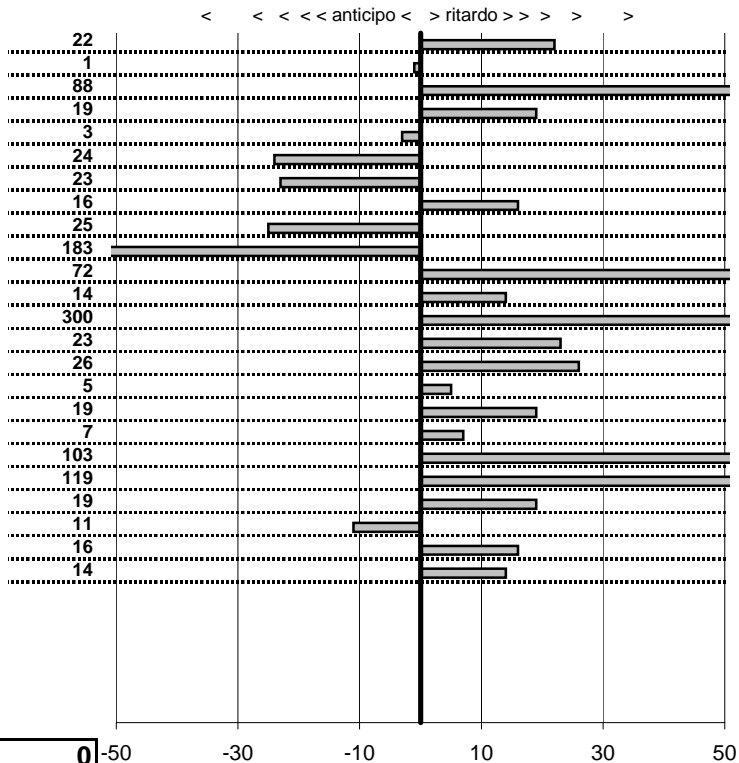

- Cronologi - Penalità - Statistiche -

MANCINELLI M.
 A.R. GIULIETTA SPRINT

28

21 in classifica

prova	t.imposto	start	stop	t.netto
PA61-Campo Stella 1	0:09:48,00	10:30:20,53	10:40:08,75	0:09:48,22
PA62-Campo Stella 2	0:00:10,00	10:40:08,75	10:40:18,74	0:00:09,99
PA63-Campo Stella 3	0:00:05,00	10:40:18,74	10:40:24,62	0:00:05,88
PA64-Campo Stella 4	0:00:09,00	10:40:24,62	10:40:33,81	0:00:09,19
PA65-Vallolina discesa 1	0:09:16,00	10:40:33,81	10:49:49,78	0:09:15,97
PA66-Vallolina discesa 2	0:00:10,00	10:49:49,78	10:49:59,54	0:00:09,76
PA67-Vallolina discesa 3	0:00:05,00	10:49:59,54	10:50:04,31	0:00:04,77
PA68-Vallolina discesa 4	0:00:05,00	10:50:04,31	10:50:09,47	0:00:05,16
PA69-Pian de Roche 1	1:11:29,00	10:50:09,47	12:01:38,72	0:71:29,25
PA70-Pian de Roche 2	0:00:09,00	12:01:38,72	12:01:45,89	0:00:07,17
PA71-Pian de Roche 3	0:00:05,00	12:01:45,89	12:01:51,61	0:00:05,72
PA72-Pian de Roche 4	0:00:05,00	12:01:51,61	12:01:56,75	0:00:05,14
PA73-Campoforogna 1	0:09:09,00	12:01:56,75	12:12:02,17	0:10:05,42
PA74-Campoforogna 2	0:00:05,00	12:12:02,17	12:12:07,40	0:00:05,23
PA75-Campoforogna 3	0:00:11,00	12:12:07,40	12:12:18,66	0:00:11,26
PA76-Campoforogna 4	0:00:05,00	12:12:18,66	12:12:23,71	0:00:05,05
PA77-Piaz. Malga 1	0:03:45,00	12:12:23,71	12:16:08,90	0:03:45,19
PA78-Piaz. Malga 2	0:00:11,00	12:16:08,90	12:16:19,97	0:00:11,07
PA79-Piaz. Malga 3	0:00:05,00	12:16:19,97	12:16:26,00	0:00:06,03
PA80-Piaz. Malga 4	0:00:05,00	12:16:26,00	12:16:32,19	0:00:06,19
PA81-Pian de Valli 1	0:03:00,00	12:16:32,19	12:19:32,38	0:03:00,19
PA82-Pian de Valli 2	0:00:11,00	12:19:32,38	12:19:43,27	0:00:10,89
PA83-Pian de Valli 3	0:00:11,00	12:19:43,27	12:19:54,43	0:00:11,16
PA84-Pian de Valli 4	0:00:05,00	12:19:54,43	12:19:59,57	0:00:05,14