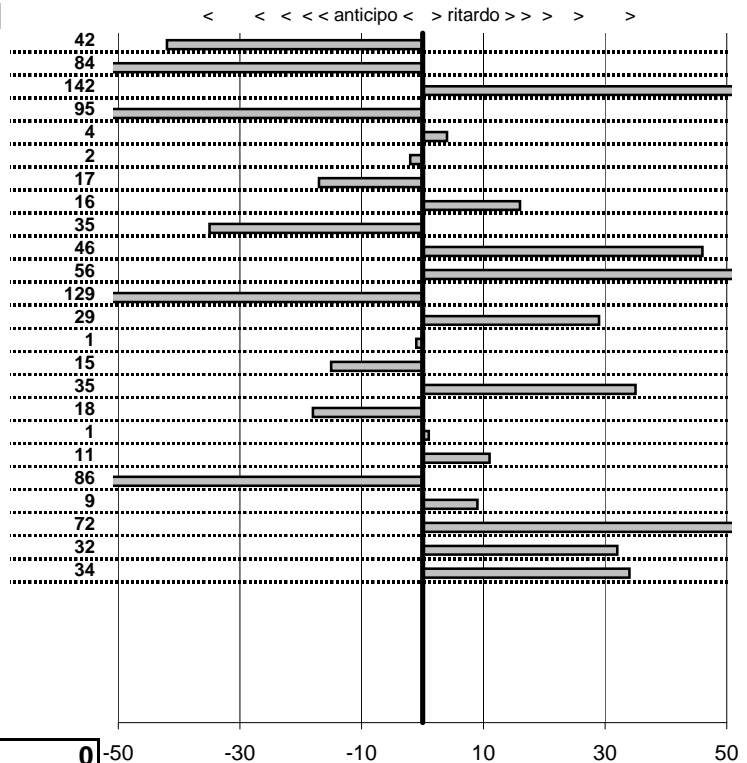

prova	t.imposto	start	stop	t.netto
PA61-Campo Stella 1	0:09:48,00	10:40:13,49	10:50:01,07	0:09:47,58
PA62-Campo Stella 2	0:00:10,00	10:50:01,07	10:50:10,23	0:00:09,16
PA63-Campo Stella 3	0:00:05,00	10:50:10,23	10:50:16,65	0:00:06,42
PA64-Campo Stella 4	0:00:09,00	10:50:16,65	10:50:24,70	0:00:08,05
PA65-Vallolina discesa 1	0:09:16,00	10:50:24,70	10:59:40,74	0:09:16,04
PA66-Vallolina discesa 2	0:00:10,00	10:59:40,74	10:59:50,72	0:00:09,98
PA67-Vallolina discesa 3	0:00:05,00	10:59:50,72	10:59:55,55	0:00:04,83
PA68-Vallolina discesa 4	0:00:05,00	10:59:55,55	11:00:00,71	0:00:05,16
PA69-Pian de Roche 1	1:11:29,00	11:00:00,71	12:11:30,06	0:71:29,35
PA70-Pian de Roche 2	0:00:09,00	12:11:30,06	12:11:39,52	0:00:09,46
PA71-Pian de Roche 3	0:00:05,00	12:11:39,52	12:11:45,08	0:00:05,56
PA72-Pian de Roche 4	0:00:05,00	12:11:45,08	12:11:48,79	0:00:03,71
PA73-Campoforogna 1	0:09:09,00	12:11:48,79	12:20:58,08	0:09:09,29
PA74-Campoforogna 2	0:00:05,00	12:20:58,08	12:21:03,07	0:00:04,99
PA75-Campoforogna 3	0:00:11,00	12:21:03,07	12:21:13,92	0:00:10,85
PA76-Campoforogna 4	0:00:05,00	12:21:13,92	12:21:19,27	0:00:05,35
PA77-Piaz. Malga 1	0:03:45,00	12:21:19,27	12:25:04,09	0:03:44,82
PA78-Piaz. Malga 2	0:00:11,00	12:25:04,09	12:25:15,10	0:00:11,01
PA79-Piaz. Malga 3	0:00:05,00	12:25:15,10	12:25:20,21	0:00:05,11
PA80-Piaz. Malga 4	0:00:05,00	12:25:20,21	12:25:24,35	0:00:04,14
PA81-Pian de Valli 1	0:03:00,00	12:25:24,35	12:28:24,44	0:03:00,09
PA82-Pian de Valli 2	0:00:11,00	12:28:24,44	12:28:36,16	0:00:11,72
PA83-Pian de Valli 3	0:00:11,00	12:28:36,16	12:28:47,48	0:00:11,32
PA84-Pian de Valli 4	0:00:05,00	12:28:47,48	12:28:52,82	0:00:05,34

SOMMA PENALITA' 5.180
MEDIA PENALITA' 61,7

ALTRE PENALITA' 0
TOTALE PENALITA' 9.117

Elaborazione dati a cura di CRONOVITERBO