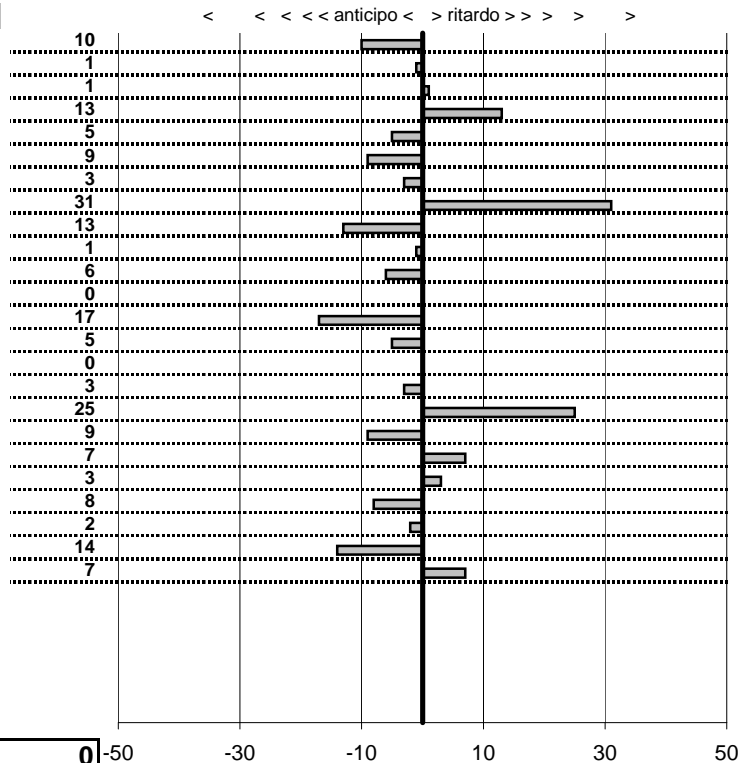

prova	t.imposto	start	stop	t.netto
PA61-Campo Stella 1	0:09:48,00	10:17:19,06	10:27:06,96	0:09:47,90
PA62-Campo Stella 2	0:00:10,00	10:27:06,96	10:27:16,95	0:00:09,99
PA63-Campo Stella 3	0:00:05,00	10:27:16,95	10:27:21,96	0:00:05,01
PA64-Campo Stella 4	0:00:09,00	10:27:21,96	10:27:31,09	0:00:09,13
PA65-Vallolina discesa 1	0:09:16,00	10:27:31,09	10:36:47,04	0:09:15,95
PA66-Vallolina discesa 2	0:00:10,00	10:36:47,04	10:36:56,95	0:00:09,91
PA67-Vallolina discesa 3	0:00:05,00	10:36:56,95	10:37:01,92	0:00:04,97
PA68-Vallolina discesa 4	0:00:05,00	10:37:01,92	10:37:07,23	0:00:05,31
PA69-Pian de Roche 1	1:11:29,00	10:37:07,23	11:48:36,10	0:71:28,87
PA70-Pian de Roche 2	0:00:09,00	11:48:36,10	11:48:45,09	0:00:08,99
PA71-Pian de Roche 3	0:00:05,00	11:48:45,09	11:48:50,03	0:00:04,94
PA72-Pian de Roche 4	0:00:05,00	11:48:50,03	11:48:55,03	0:00:05,00
PA73-Campoforogna 1	0:09:09,00	11:48:55,03	11:58:03,86	0:09:08,83
PA74-Campoforogna 2	0:00:05,00	11:58:03,86	11:58:08,81	0:00:04,95
PA75-Campoforogna 3	0:00:11,00	11:58:08,81	11:58:19,81	0:00:11,00
PA76-Campoforogna 4	0:00:05,00	11:58:19,81	11:58:24,78	0:00:04,97
PA77-Piaz. Malga 1	0:03:45,00	11:58:24,78	12:02:10,03	0:03:45,25
PA78-Piaz. Malga 2	0:00:11,00	12:02:10,03	12:02:20,94	0:00:10,91
PA79-Piaz. Malga 3	0:00:05,00	12:02:20,94	12:02:26,01	0:00:05,07
PA80-Piaz. Malga 4	0:00:05,00	12:02:26,01	12:02:31,04	0:00:05,03
PA81-Pian de Valli 1	0:03:00,00	12:02:31,04	12:05:30,96	0:02:59,92
PA82-Pian de Valli 2	0:00:11,00	12:05:30,96	12:05:41,94	0:00:10,98
PA83-Pian de Valli 3	0:00:11,00	12:05:41,94	12:05:52,80	0:00:10,86
PA84-Pian de Valli 4	0:00:05,00	12:05:52,80	12:05:57,87	0:00:05,07

SOMMA PENALITA' 719
MEDIA PENALITA' 8,6

ALTRE PENALITA' 0
TOTALE PENALITA' 1.258

Elaborazione dati a cura di CRONOVITERBO