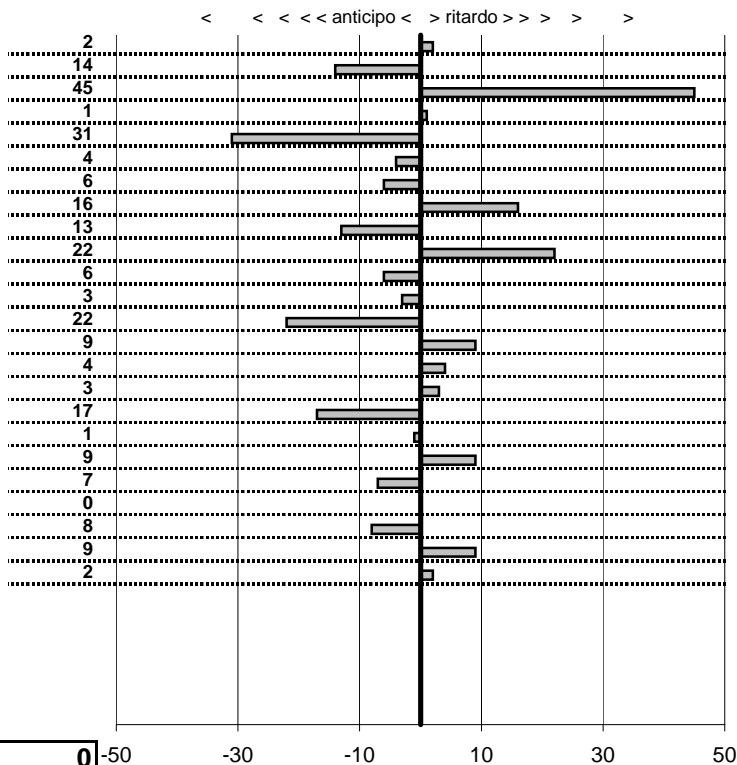

prova	t.imposto	start	stop	t.netto
PA61-Campo Stella 1	0:09:48,00	10:27:15,79	10:37:03,81	0:09:48,02
PA62-Campo Stella 2	0:00:10,00	10:37:03,81	10:37:13,67	0:00:09,86
PA63-Campo Stella 3	0:00:05,00	10:37:13,67	10:37:19,12	0:00:05,45
PA64-Campo Stella 4	0:00:09,00	10:37:19,12	10:37:28,13	0:00:09,01
PA65-Vallolina discesa 1	0:09:16,00	10:37:28,13	10:46:43,82	0:09:15,69
PA66-Vallolina discesa 2	0:00:10,00	10:46:43,82	10:46:53,78	0:00:09,96
PA67-Vallolina discesa 3	0:00:05,00	10:46:53,78	10:46:58,72	0:00:04,94
PA68-Vallolina discesa 4	0:00:05,00	10:46:58,72	10:47:03,88	0:00:05,16
PA69-Pian de Roche 1	1:11:29,00	10:47:03,88	11:58:32,75	0:71:28,87
PA70-Pian de Roche 2	0:00:09,00	11:58:32,75	11:58:41,97	0:00:09,22
PA71-Pian de Roche 3	0:00:05,00	11:58:41,97	11:58:46,91	0:00:04,94
PA72-Pian de Roche 4	0:00:05,00	11:58:46,91	11:58:51,88	0:00:04,97
PA73-Campoforogna 1	0:09:09,00	11:58:51,88	12:08:00,66	0:09:08,78
PA74-Campoforogna 2	0:00:05,00	12:08:00,66	12:08:05,75	0:00:05,09
PA75-Campoforogna 3	0:00:11,00	12:08:05,75	12:08:16,79	0:00:11,04
PA76-Campoforogna 4	0:00:05,00	12:08:16,79	12:08:21,82	0:00:05,03
PA77-Piaz. Malga 1	0:03:45,00	12:08:21,82	12:12:06,65	0:03:44,83
PA78-Piaz. Malga 2	0:00:11,00	12:12:06,65	12:12:17,64	0:00:10,99
PA79-Piaz. Malga 3	0:00:05,00	12:12:17,64	12:12:22,73	0:00:05,09
PA80-Piaz. Malga 4	0:00:05,00	12:12:22,73	12:12:27,66	0:00:04,93
PA81-Pian de Valli 1	0:03:00,00	12:12:27,66	12:15:27,66	0:03:00,00
PA82-Pian de Valli 2	0:00:11,00	12:15:27,66	12:15:38,58	0:00:10,92
PA83-Pian de Valli 3	0:00:11,00	12:15:38,58	12:15:49,67	0:00:11,09
PA84-Pian de Valli 4	0:00:05,00	12:15:49,67	12:15:54,69	0:00:05,02

SOMMA PENALITA' **841**
MEDIA PENALITA' **10,0**

ALTRE PENALITA' **0**
TOTALE PENALITA' **1.421**

Elaborazione dati a cura di CRONOVITERBO