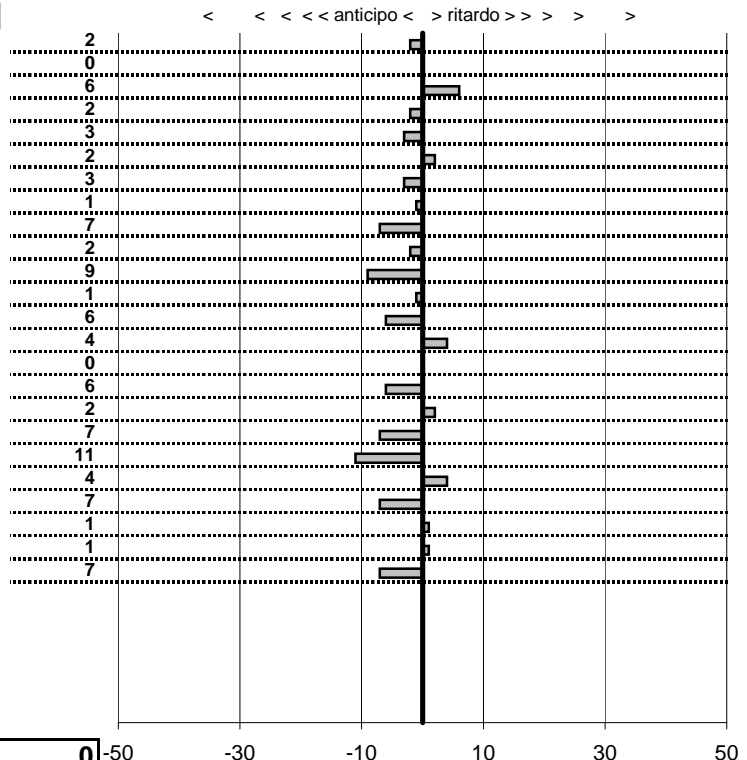

prova	t.imposto	start	stop	t.netto
PA61-Campo Stella 1	0:09:48,00	10:10:17,23	10:20:05,21	0:09:47,98
PA62-Campo Stella 2	0:00:10,00	10:20:05,21	10:20:15,21	0:00:10,00
PA63-Campo Stella 3	0:00:05,00	10:20:15,21	10:20:20,27	0:00:05,06
PA64-Campo Stella 4	0:00:09,00	10:20:20,27	10:20:29,25	0:00:08,98
PA65-Vallolina discesa 1	0:09:16,00	10:20:29,25	10:29:45,22	0:09:15,97
PA66-Vallolina discesa 2	0:00:10,00	10:29:45,22	10:29:55,24	0:00:10,02
PA67-Vallolina discesa 3	0:00:05,00	10:29:55,24	10:30:00,21	0:00:04,97
PA68-Vallolina discesa 4	0:00:05,00	10:30:00,21	10:30:05,20	0:00:04,99
PA69-Pian de Roche 1	1:11:29,00	10:30:05,20	11:41:34,27	0:71:29,07
PA70-Pian de Roche 2	0:00:09,00	11:41:34,27	11:41:43,25	0:00:08,98
PA71-Pian de Roche 3	0:00:05,00	11:41:43,25	11:41:48,16	0:00:04,91
PA72-Pian de Roche 4	0:00:05,00	11:41:48,16	11:41:53,15	0:00:04,99
PA73-Campoforogna 1	0:09:09,00	11:41:53,15	11:51:02,09	0:09:08,94
PA74-Campoforogna 2	0:00:05,00	11:51:02,09	11:51:07,13	0:00:05,04
PA75-Campoforogna 3	0:00:11,00	11:51:07,13	11:51:18,13	0:00:11,00
PA76-Campoforogna 4	0:00:05,00	11:51:18,13	11:51:23,07	0:00:04,94
PA77-Piaz. Malga 1	0:03:45,00	11:51:23,07	11:55:08,09	0:03:45,02
PA78-Piaz. Malga 2	0:00:11,00	11:55:08,09	11:55:19,02	0:00:10,93
PA79-Piaz. Malga 3	0:00:05,00	11:55:19,02	11:55:23,91	0:00:04,89
PA80-Piaz. Malga 4	0:00:05,00	11:55:23,91	11:55:28,95	0:00:05,04
PA81-Pian de Valli 1	0:03:00,00	11:55:28,95	11:58:28,88	0:02:59,93
PA82-Pian de Valli 2	0:00:11,00	11:58:28,88	11:58:39,89	0:00:11,01
PA83-Pian de Valli 3	0:00:11,00	11:58:39,89	11:58:50,90	0:00:11,01
PA84-Pian de Valli 4	0:00:05,00	11:58:50,90	11:58:55,83	0:00:04,93

SOMMA PENALITA' 440
MEDIA PENALITA' 5,2

ALTRE PENALITA' 0
TOTALE PENALITA' 1.320

Elaborazione dati a cura di CRONOVITERBO