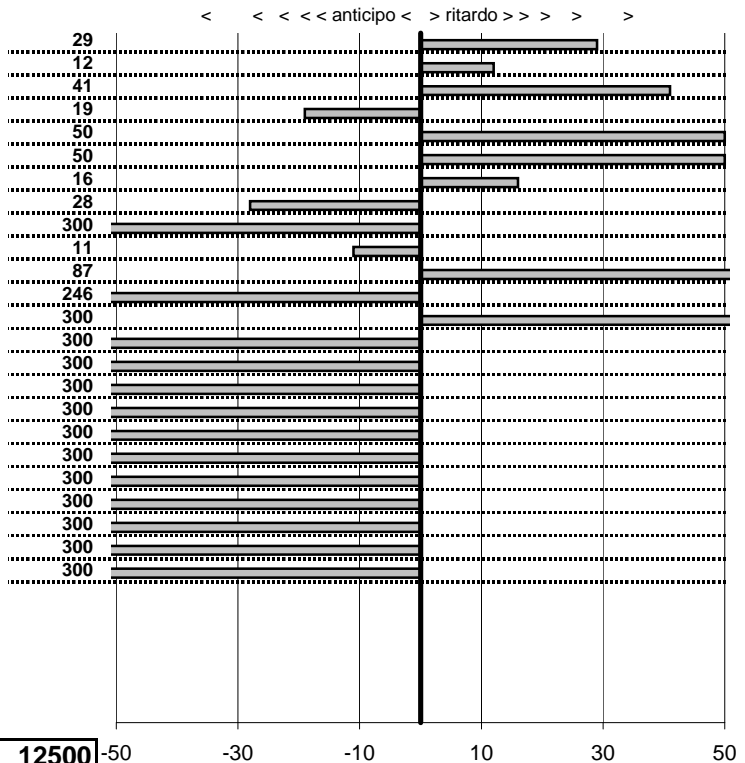

prova	t.imposto	start	stop	t.netto
PA61-Campo Stella 1	0:09:48,00	10:53:01,92	11:02:50,21	0:09:48,29
PA62-Campo Stella 2	0:00:10,00	11:02:50,21	11:03:00,33	0:00:10,12
PA63-Campo Stella 3	0:00:05,00	11:03:00,33	11:03:05,74	0:00:05,41
PA64-Campo Stella 4	0:00:09,00	11:03:05,74	11:03:14,55	0:00:08,81
PA65-Vallolina discesa 1	0:09:16,00	11:03:14,55	11:12:31,05	0:09:16,50
PA66-Vallolina discesa 2	0:00:10,00	11:12:31,05	11:12:41,55	0:00:10,50
PA67-Vallolina discesa 3	0:00:05,00	11:12:41,55	11:12:46,71	0:00:05,16
PA68-Vallolina discesa 4	0:00:05,00	11:12:46,71	11:12:51,43	0:00:04,72
PA69-Pian de Roche 1	1:11:29,00	11:12:51,43	12:26:44,59	0:73:53,16
PA70-Pian de Roche 2	0:00:09,00	12:26:44,59	12:26:53,48	0:00:08,89
PA71-Pian de Roche 3	0:00:05,00	12:26:53,48	12:26:59,35	0:00:05,87
PA72-Pian de Roche 4	0:00:05,00	12:26:59,35	12:27:01,89	0:00:02,54
PA73-Campoforogna 1	0:09:09,00	12:27:01,89	00:00:00,00	7:47:01,89
PA74-Campoforogna 2	0:00:05,00	00:00:00,00	00:00:00,00	0:00:00,00
PA75-Campoforogna 3	0:00:11,00	00:00:00,00	00:00:00,00	0:00:00,00
PA76-Campoforogna 4	0:00:05,00	00:00:00,00	00:00:00,00	0:00:00,00
PA77-Piaz. Malga 1	0:03:45,00	00:00:00,00	00:00:00,00	0:00:00,00
PA78-Piaz. Malga 2	0:00:11,00	00:00:00,00	00:00:00,00	0:00:00,00
PA79-Piaz. Malga 3	0:00:05,00	00:00:00,00	00:00:00,00	0:00:00,00
PA80-Piaz. Malga 4	0:00:05,00	00:00:00,00	00:00:00,00	0:00:00,00
PA81-Pian de Valli 1	0:03:00,00	00:00:00,00	00:00:00,00	0:00:00,00
PA82-Pian de Valli 2	0:00:11,00	00:00:00,00	00:00:00,00	0:00:00,00
PA83-Pian de Valli 3	0:00:11,00	00:00:00,00	00:00:00,00	0:00:00,00
PA84-Pian de Valli 4	0:00:05,00	00:00:00,00	00:00:00,00	0:00:00,00

SOMMA PENALITA' 5.748
MEDIA PENALITA' 97,4

ALTRE PENALITA' 12500
TOTALE PENALITA' 35.036

Elaborazione dati a cura di CRONOVITERBO