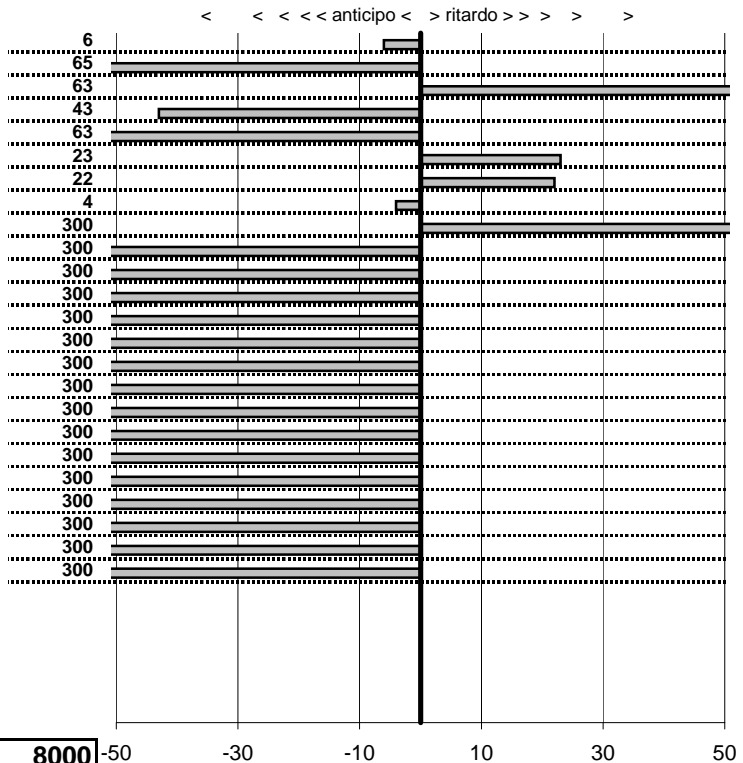

tempi e classifiche disponibili su www.cronoviterbo.net

- Cronologi - Penalità - Statistiche -

GIULIVI G.
MAZDA MX5

33

45 in classifica

prova	t.imposto	start	stop	t.netto
PA61-Campo Stella 1	0:09:48,00	10:35:12,56	10:45:00,50	0:09:47,94
PA62-Campo Stella 2	0:00:10,00	10:45:00,50	10:45:09,85	0:00:09,35
PA63-Campo Stella 3	0:00:05,00	10:45:09,85	10:45:15,48	0:00:05,63
PA64-Campo Stella 4	0:00:09,00	10:45:15,48	10:45:24,05	0:00:08,57
PA65-Vallolina discesa 1	0:09:16,00	10:45:24,05	10:54:39,42	0:09:15,37
PA66-Vallolina discesa 2	0:00:10,00	10:54:39,42	10:54:49,65	0:00:10,23
PA67-Vallolina discesa 3	0:00:05,00	10:54:49,65	10:54:54,87	0:00:05,22
PA68-Vallolina discesa 4	0:00:05,00	10:54:54,87	10:54:59,83	0:00:04,96
PA69-Pian de Roche 1	1:11:29,00	10:54:59,83	00:00:00,00	6:54:59,83
PA70-Pian de Roche 2	0:00:09,00	00:00:00,00	00:00:00,00	0:00:00,00
PA71-Pian de Roche 3	0:00:05,00	00:00:00,00	00:00:00,00	0:00:00,00
PA72-Pian de Roche 4	0:00:05,00	00:00:00,00	00:00:00,00	0:00:00,00
PA73-Campoforogna 1	0:09:09,00	00:00:00,00	00:00:00,00	0:00:00,00
PA74-Campoforogna 2	0:00:05,00	00:00:00,00	00:00:00,00	0:00:00,00
PA75-Campoforogna 3	0:00:11,00	00:00:00,00	00:00:00,00	0:00:00,00
PA76-Campoforogna 4	0:00:05,00	00:00:00,00	00:00:00,00	0:00:00,00
PA77-Piaz. Malga 1	0:03:45,00	00:00:00,00	00:00:00,00	0:00:00,00
PA78-Piaz. Malga 2	0:00:11,00	00:00:00,00	00:00:00,00	0:00:00,00
PA79-Piaz. Malga 3	0:00:05,00	00:00:00,00	00:00:00,00	0:00:00,00
PA80-Piaz. Malga 4	0:00:05,00	00:00:00,00	00:00:00,00	0:00:00,00
PA81-Pian de Valli 1	0:03:00,00	00:00:00,00	00:00:00,00	0:00:00,00
PA82-Pian de Valli 2	0:00:11,00	00:00:00,00	00:00:00,00	0:00:00,00
PA83-Pian de Valli 3	0:00:11,00	00:00:00,00	00:00:00,00	0:00:00,00
PA84-Pian de Valli 4	0:00:05,00	00:00:00,00	00:00:00,00	0:00:00,00